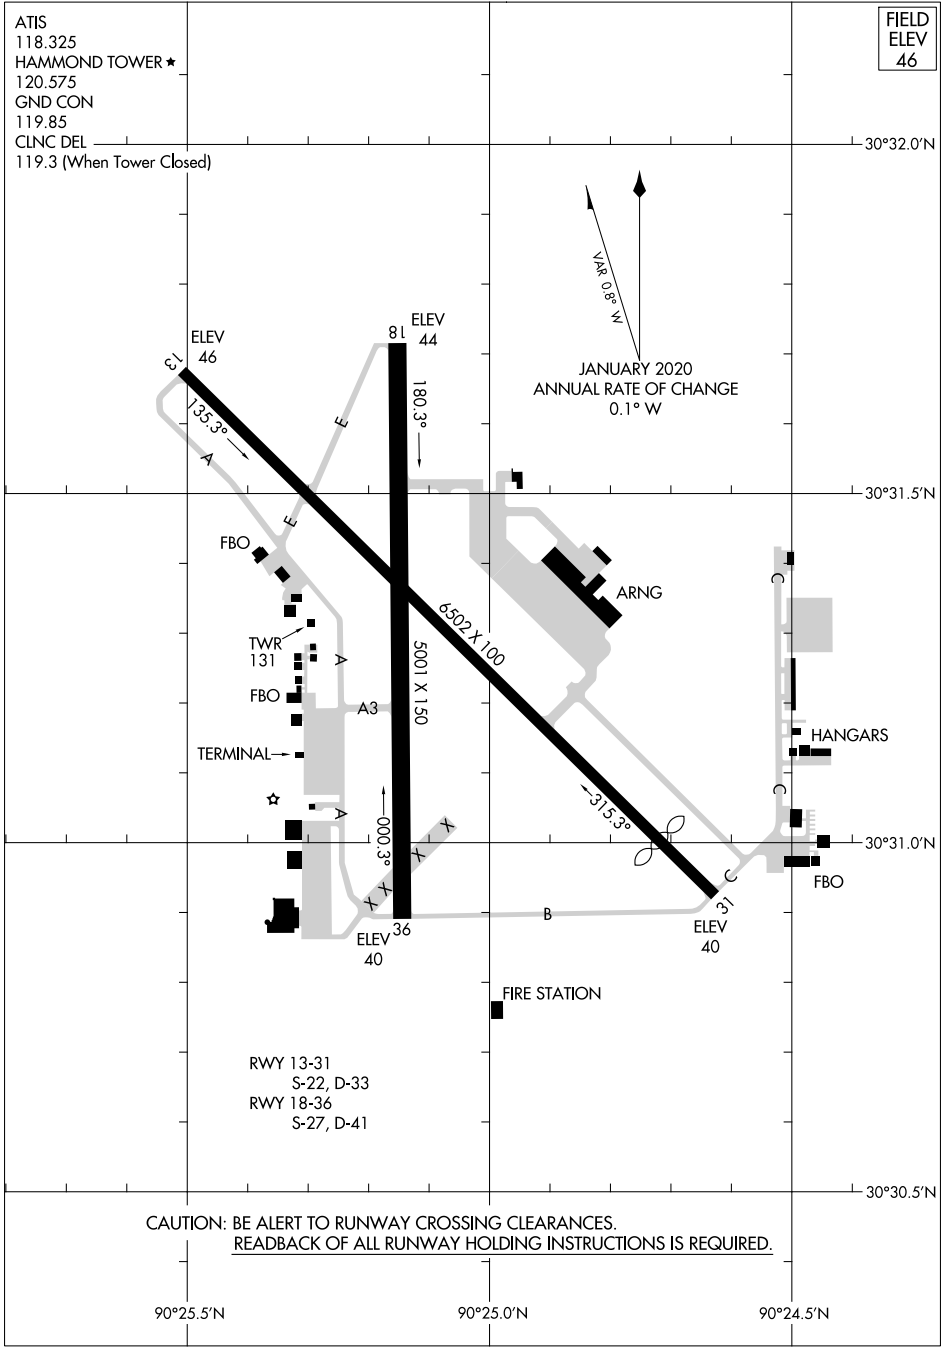

AIRPORT DIAGRAM

AL-6035 (FAA)

HAMMOND NORTHSORE RGNL (HDC)

HAMMOND, LOUISIANA

ATIS
 118.325
 HAMMOND TOWER ★
 120.575
 GND CON
 119.85
 CLNC DEL
 119.3 (When Tower Closed)

FIELD ELEV 46

SC-4, 16 JUN 2022 to 14 JUL 2022

SC-4, 16 JUN 2022 to 14 JUL 2022

CAUTION: BE ALERT TO RUNWAY CROSSING CLEARANCES.
READBACK OF ALL RUNWAY HOLDING INSTRUCTIONS IS REQUIRED.

AIRPORT DIAGRAM

HAMMOND, LOUISIANA

HAMMOND NORTHSORE RGNL (HDC)