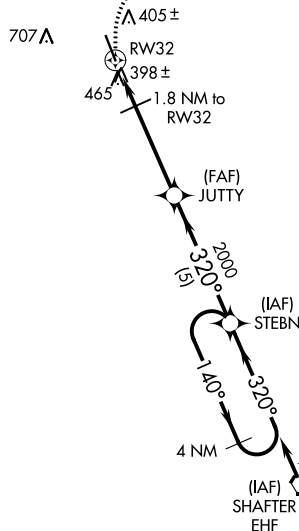

APP CRS	Rwy Idg	5659
320°	TDZE	313
	Apt Elev	314

GPS RWY 32

DELANO MUNI (DLO)

▽ △ NA	Circling not authorized Southwest of Rwy 14-32.	MISSED APPROACH: Climbing right turn to 3000 direct TTE VOR/DME and hold.
-------------------------	-------------------------------------------------	---------------------------------------------------------------------------

AWOS-3P
119.55

BAKERSFIELD APP CON ★
118.9

UNICOM
122.8 (CTAF) 0

NoPT for arrivals EHF VORTAC
airway radials 123 CW 196

ELEV 314 **D** TDZE 313

MIRL Rwy 14-32 **0**
REIL Rwys 14 and 32

CATEGORY	A	B	C	D
S-32	720-1 407 (500-1)		720-1¼ 407 (500-1¼)	
CIRCLING	760-1 446 (500-1)	780-1 466 (500-1)	780-1½ 466 (500-1½)	880-2 566 (600-2)