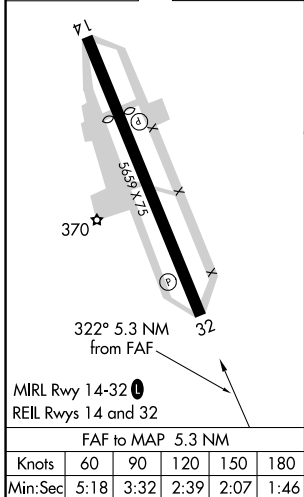

ELEV 314	D	TDZE 313