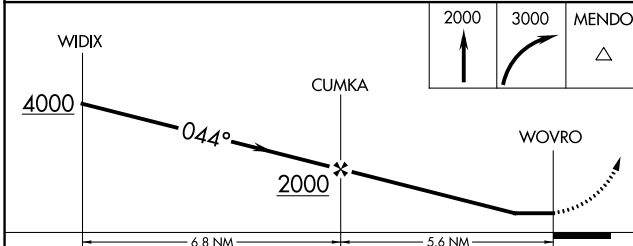

APP CRS	Rwy Idg	N/A
044°	TDZE	N/A
	Apt Elev	157

RNAV (GPS)-B

FIREBAUGH (F34)

RNP APCH.

NA Procedure NA at night. Use Madera altimeter setting, when not received, use Merced Rgnl/Macready Fld altimeter setting.

MISSED APPROACH: Climb to 2000 then climbing right turn to 3000 direct MENDO and hold.

MAE ASOS
134.725

NORCAL APP CON
120.95 269.45

CTAF
122.9

CATEGORY	A	B	C	D
CIRCLING	740-1	583 (600-1)	NA	

SW-2, 16 JUN 2022 to 14 JUL 2022