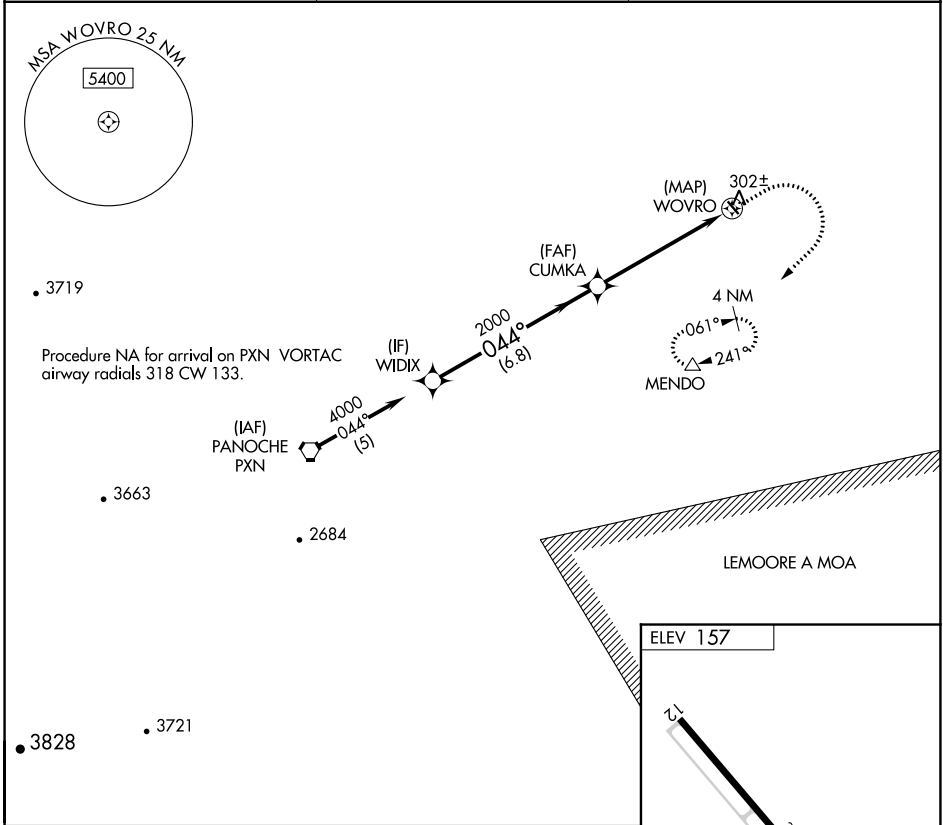

APP CRS	Rwy Idg	N/A
044°	TDZE	N/A
	Apt Elev	157

RNAV (GPS)-B

FIREBAUGH (F34)

RNP APCH.

NA Procedure NA at night. Use Madera altimeter setting, when not received, use Merced Rgnl/Macready Fld altimeter setting.

MISSED APPROACH: Climb to 2000 then climbing right turn to 3000 direct MENDO and hold.

MAE ASOS
134.725

NORCAL APP CON
120.95 269.45

CTAF
122.9

CATEGORY	A	B	C	D
CIRCLING	740-1	583 (600-1)	NA	

SW-2, 16 JUN 2022 to 14 JUL 2022

SW-2, 16 JUN 2022 to 14 JUL 2022