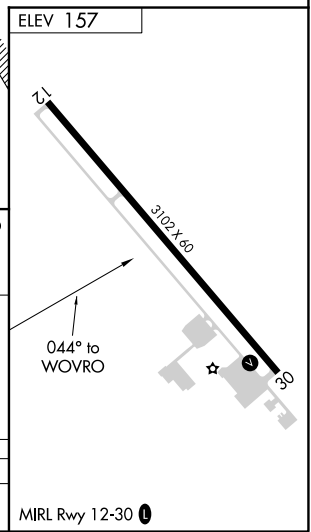

APP CRS	Rwy Idg	N/A
044°	TDZE	N/A
	Apt Elev	157

RNAV (GPS)-B

FIREBAUGH (F34)

RNP APCH.

NA Procedure NA at night. Use Madera altimeter setting, when not received, use Merced Rgnl/Macready Fld altimeter setting.

MISSED APPROACH: Climb to 2000 then climbing right turn to 3000 direct MENDO and hold.

MAE ASOS
134.725

NORCAL APP CON
120.95 269.45

CTAF
122.9

CATEGORY	A	B	C	D
CIRCLING	740-1	583 (600-1)	NA	

SW-2, 16 JUN 2022 to 14 JUL 2022