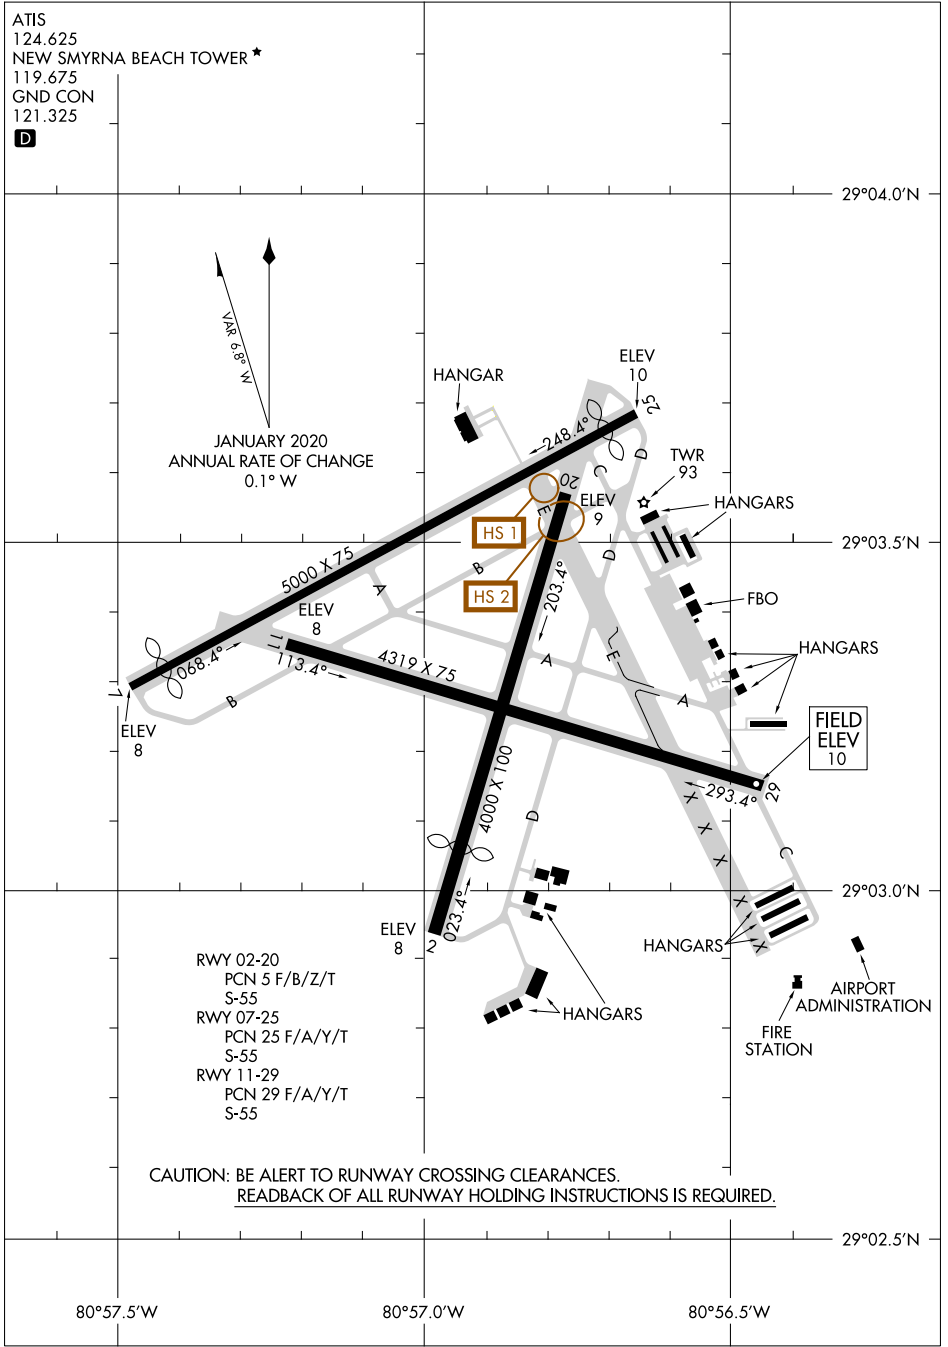

22027

AIRPORT DIAGRAM

AL-6459 (FAA)

NEW SMYRNA BEACH MUNI (EVB)
NEW SMYRNA BEACH, FLORIDA

ATIS
 124.625
 NEW SMYRNA BEACH TOWER ★
 119.675
 GND CON
 121.325
D

SE-3, 16 JUN 2022 to 14 JUL 2022

SE-3, 16 JUN 2022 to 14 JUL 2022

AIRPORT DIAGRAM

22027

NEW SMYRNA BEACH, FLORIDA
NEW SMYRNA BEACH MUNI (EVB)