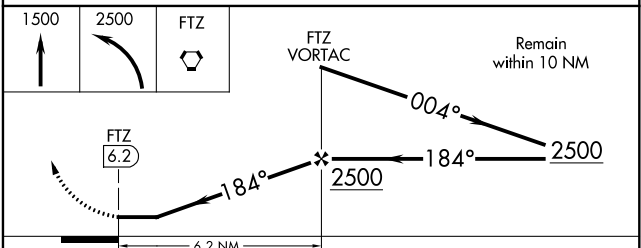

VORTAC FTZ 110.8 Chan 45	APP CRS 184°	Rwy Idg TDZE Apt Elev	N/A N/A 488
--	------------------------	-----------------------------	--

VOR-A
WASHINGTON RGNL (F'Y'G)

▽ When local altimeter setting not received, use Spirit of St. Louis altimeter setting and increase all MDAs 60 feet.

▲ MISSED APPROACH: Climb to 1500 then climbing left turn to 2500 direct FTZ VORTAC and hold.

AWOS-3PT 121.325	ST. LOUIS APP CON 126.5 254.3	UNICOM 122.8 (CTAF)
----------------------------	---	-------------------------------