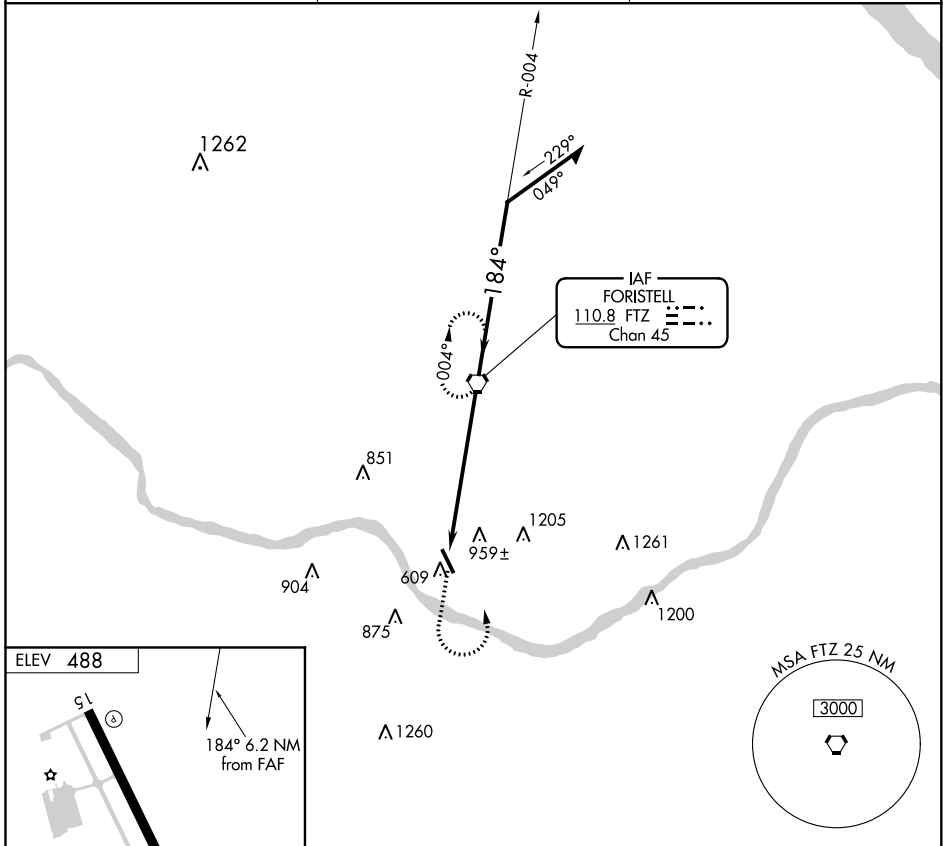

VORTAC FTZ 110.8 Chan 45	APP CRS 184°	Rwy Idg TDZE Apt Elev	N/A N/A 488
--	------------------------	-----------------------------	--

VOR-A
WASHINGTON RGNL (F'Y'G)

▽ When local altimeter setting not received, use Spirit of St. Louis altimeter setting and increase all MDAs 60 feet.

▲ MISSED APPROACH: Climb to 1500 then climbing left turn to 2500 direct FTZ VORTAC and hold.

AWOS-3PT 121.325	ST. LOUIS APP CON 126.5 254.3	UNICOM 122.8 (CTAF)
----------------------------	---	-------------------------------

FAF to MAP 6.2 NM					
Knots	60	90	120	150	180
Min:Sec	6:12	4:08	3:06	2:29	2:04
CATEGORY	A	B	C	D	
CIRCLING	1220-1 732 (800-1)	1260-1¼ 772 (800-1¼)	1520-3 1032 (1100-3)	NA	

NC-3, 16 JUN 2022 to 14 JUL 2022

NC-3, 16 JUN 2022 to 14 JUL 2022