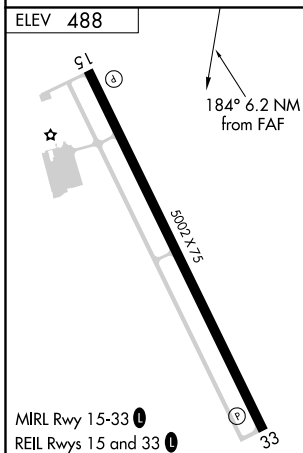

VORTAC FTZ 110.8 Chan 45	APP CRS 184°	Rwy Idg TDZE Apt Elev	N/A N/A 488
--	------------------------	-----------------------------	--

VOR-A
WASHINGTON RGNL (F'Y'G)

▽ When local altimeter setting not received, use Spirit of St. Louis altimeter setting and increase all MDAs 60 feet.

▲ MISSED APPROACH: Climb to 1500 then climbing left turn to 2500 direct FTZ VORTAC and hold.

AWOS-3PT 121.325	ST. LOUIS APP CON 126.5 254.3	UNICOM 122.8 (CTAF)
----------------------------	---	-------------------------------

FAF to MAP 6.2 NM					
Knots	60	90	120	150	180
Min:Sec	6:12	4:08	3:06	2:29	2:04
CATEGORY	A	B	C	D	
CIRCLING	1220-1 732 (800-1)	1260-1¼ 772 (800-1¼)	1520-3 1032 (1100-3)	NA	

NC-3, 16 JUN 2022 to 14 JUL 2022