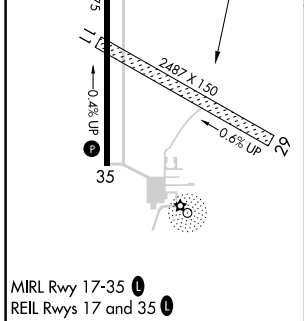

NDB FBY 293	APP CRS 186°	Rwy Idg TDZE Apt Elev	N/A N/A 1479
-----------------------	------------------------	-----------------------------	---

NDB-A
FAIRBURY MUNI (F'BY)

NA Use Hebron altimeter setting; when not received, use Beatrice altimeter setting and increase all MDAs 40 feet. Circling NA to Rws 11 and 29.

MISSED APPROACH: Climbing left turn to 3600 via FBY bearing 006° to BLOON INT and hold.

HJH AWOS-3 118.525	MINNEAPOLIS CENTER 126.4 317.7	UNICOM 122.7 (CTAF)
------------------------------	--	-------------------------------