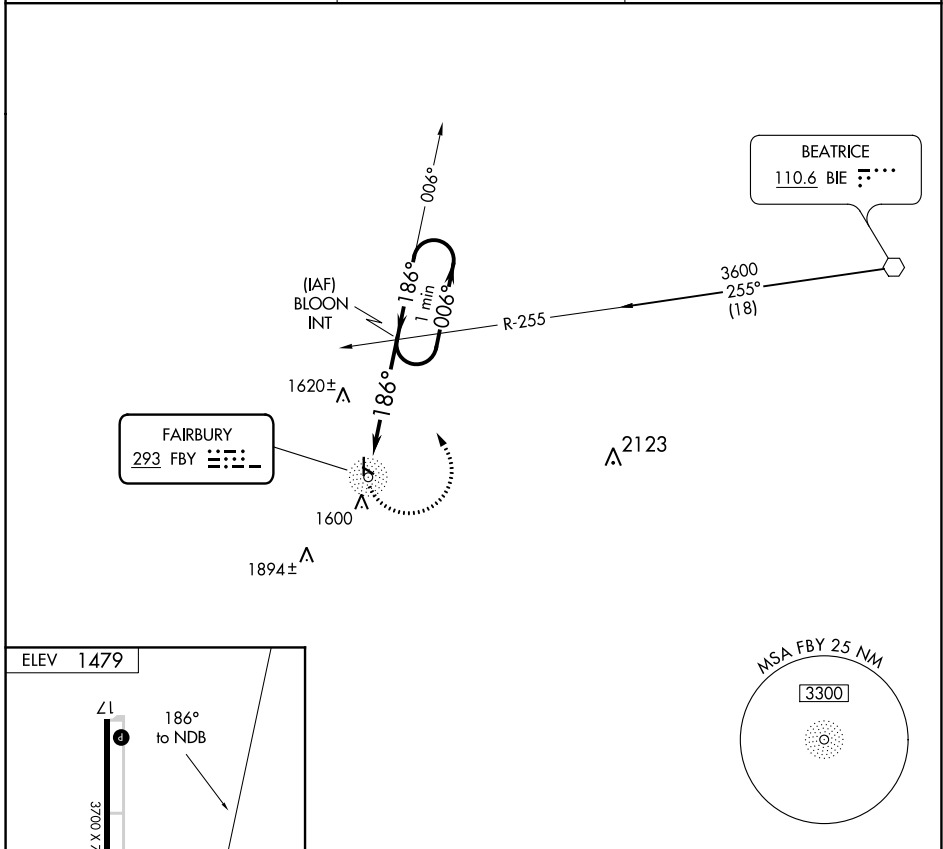

NDB FBY 293	APP CRS 186°	Rwy Idg TDZE Apt Elev	N/A N/A 1479
-----------------------	------------------------	-----------------------------	---

NDB-A
FAIRBURY MUNI (F'BY)

NA Use Hebron altimeter setting; when not received, use Beatrice altimeter setting and increase all MDAs 40 feet. Circling NA to Rws 11 and 29.

MISSED APPROACH: Climbing left turn to 3600 via FBY bearing 006° to BLOON INT and hold.

HJH AWOS-3 118.525	MINNEAPOLIS CENTER 126.4 317.7	UNICOM 122.7 (CTAF)
------------------------------	--	-------------------------------

CATEGORY	A	B	C	D
CIRCLING	2000-1 521 (600-1)	2040-1 561 (600-1)	NA	

NC-2, 16 JUN 2022 to 14 JUL 2022

NC-2, 16 JUN 2022 to 14 JUL 2022