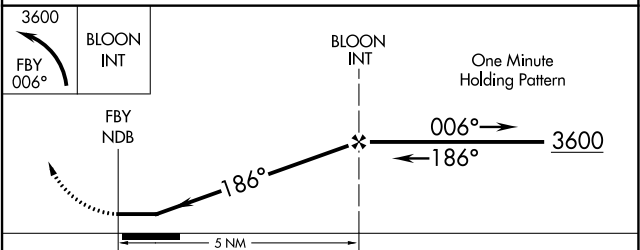

NDB FBY 293	APP CRS 186°	Rwy Idg TDZE Apt Elev	N/A N/A 1479
-----------------------	------------------------	-----------------------------	---

NDB-A
FAIRBURY MUNI (F'BY)

NA Use Hebron altimeter setting; when not received, use Beatrice altimeter setting and increase all MDAs 40 feet. Circling NA to Rws 11 and 29.

MISSED APPROACH: Climbing left turn to 3600 via FBY bearing 006° to BLOON INT and hold.

HJH AWOS-3 118.525	MINNEAPOLIS CENTER 126.4 317.7	UNICOM 122.7 (CTAF)
------------------------------	--	-------------------------------