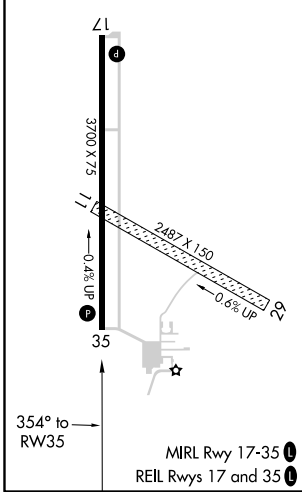

CATEGORY	A	B	C	D
LPV DA	1773-1	296 (300-1)		NA
LNAV MDA	1900-1	423 (500-1)		NA
CIRCLING	1960-1	481 (500-1)		NA

NC-2, 16 JUN 2022 to 14 JUL 2022

NC-2, 16 JUN 2022 to 14 JUL 2022