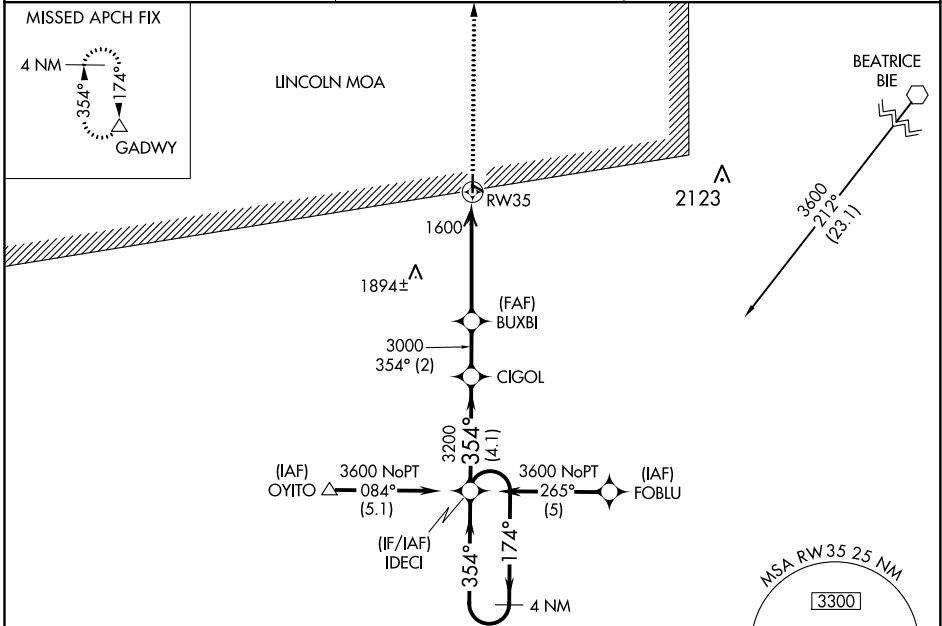

WAAS CH 65808 W35A	APP CRS 354°	Rwy Idg TDZE 1477 Apt Elev 1479
--	------------------------	---

RNAV (GPS) RWY 35

FAIRBURY MUNI (F'BY)

RNP APCH.	MISSED APPROACH: Climb to 4000 direct GADWY and hold.
<p>▼ Use Hebron altimeter setting; when not received, use Beatrice altimeter setting: ▲ NA increase LPV DA to 1796 feet and all visibilities ¼ SM; increase all MDAs 40 feet. Circling NA to Rwys 11 and 29.</p>	

HJH AWOS-3 118.525	MINNEAPOLIS CENTER 126.4 317.7	UNICOM 122.7 (CTAF) 0
------------------------------	--	---------------------------------

ELEV 1479	TDZE 1477
-----------	-----------

CATEGORY	A	B	C	D
LPV DA	1773-1	296 (300-1)		NA
LNAV MDA	1900-1	423 (500-1)		NA
CIRCLING	1960-1	481 (500-1)		NA

NC-2, 16 JUN 2022 to 14 JUL 2022

NC-2, 16 JUN 2022 to 14 JUL 2022