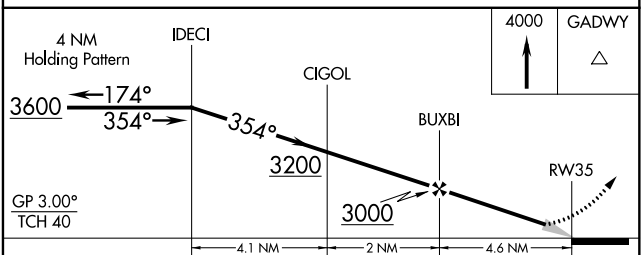

WAAS CH 65808 W35A	APP CRS 354°	Rwy Idg TDZE 1477 Apt Elev 1479
--	------------------------	---

RNAV (GPS) RWY 35

FAIRBURY MUNI (F'BY)

RNP APCH.	MISSED APPROACH: Climb to 4000 direct GADWY and hold.
<p>▼ Use Hebron altimeter setting; when not received, use Beatrice altimeter setting: ▲ NA increase LPV DA to 1796 feet and all visibilities ¼ SM; increase all MDAs 40 feet. Circling NA to Rwys 11 and 29.</p>	

HJH AWOS-3 118.525	MINNEAPOLIS CENTER 126.4 317.7	UNICOM 122.7 (CTAF) 0
------------------------------	--	---------------------------------

ELEV 1479	TDZE 1477
-----------	-----------

CATEGORY	A	B	C	D
LPV DA	1773-1	296 (300-1)		NA
LNAV MDA	1900-1	423 (500-1)		NA
CIRCLING	1960-1	481 (500-1)		NA