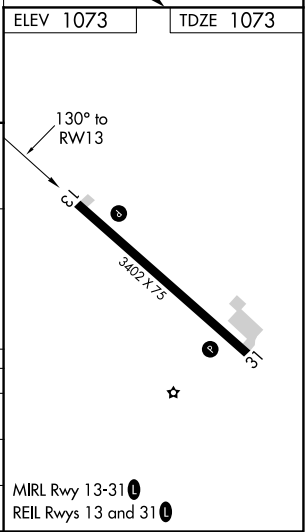

# RNAV (GPS) RWY 13

SPRINGFIELD MUNI (D42)

RNP APCH.	MISSED APPROACH: Climb to 2900 direct UWGAG and hold.
<p>▼ Rwy 13 helicopter visibility reduction below 3/4 SM NA.</p> <p>▲ NA Use Redwood Falls altimeter setting.</p>	

RWF ASOS <b>126.575</b>	MINNEAPOLIS CENTER <b>127.1 290.2</b>	UNICOM <b>122.8 (CTAF) 0</b>
----------------------------	--	---------------------------------

CATEGORY	A	B	C	D
LP MDA	1500-1	427 (500-1)	1500-1¼ 427 (500-1¼)	NA
LNAV MDA	1520-1	447 (500-1)	1520-1⅜ 447 (500-1⅜)	NA
CIRCLING	1660-1 587 (600-1)	1820-1 747 (800-1)	1820-2¼ 747 (800-2¼)	NA