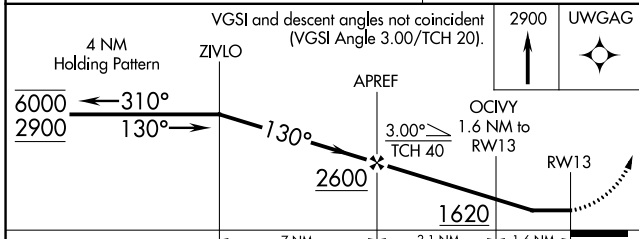

WAAS CH 86331 W13A	APP CRS 130°	Rwy Idg TDZE Apt Elev	3402 1073 1073

RNAV (GPS) RWY 13

SPRINGFIELD MUNI (D42)

RNP APCH.	MISSED APPROACH: Climb to 2900 direct UWGAG and hold.
▼ Rwy 13 helicopter visibility reduction below 3/4 SM NA. ▲ NA Use Redwood Falls altimeter setting.	

RWF ASOS 126.575	MINNEAPOLIS CENTER 127.1 290.2	UNICOM 122.8 (CTAF) 0

CATEGORY	A	B	C	D
LP MDA	1500-1	427 (500-1)	1500-1¼ 427 (500-1¼)	NA
LNAV MDA	1520-1	447 (500-1)	1520-1⅜ 447 (500-1⅜)	NA
CIRCLING	1660-1 587 (600-1)	1820-1 747 (800-1)	1820-2¼ 747 (800-2¼)	NA