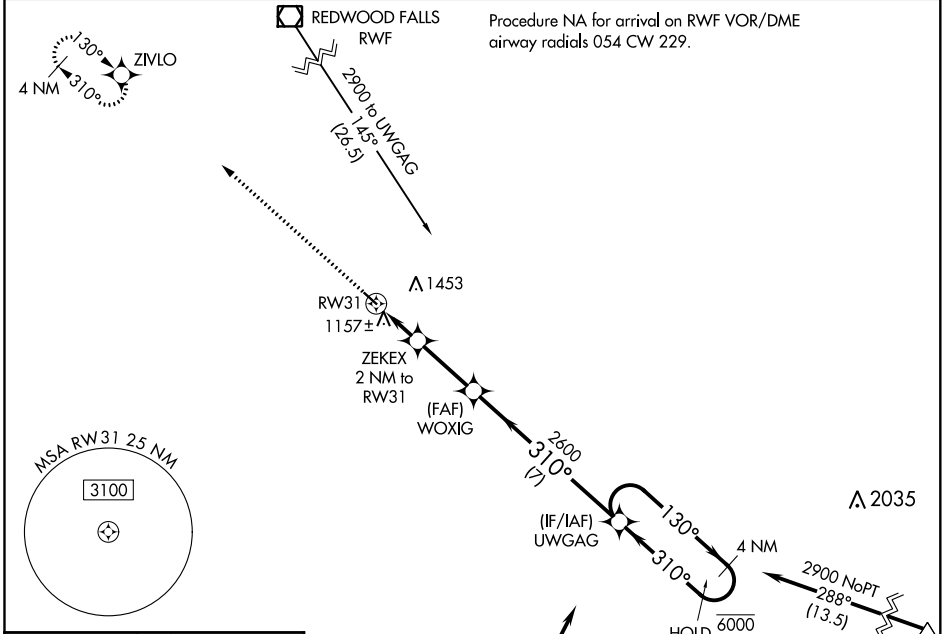

APP CRS	Rwy Idg	3402
310°	TDZE	1073
	Apt Elev	1073

RNAV (GPS) RWY 31

SPRINGFIELD MUNI (D42)

RNP APCH.	MISSED APPROACH: Climb to 2900 direct ZIVLO and hold.
NA Use Redwood Falls altimeter setting.	

RWF ASOS 126.575	MINNEAPOLIS CENTER 127.1 290.2	UNICOM 122.8 (CTAF) 0
----------------------------	--	---------------------------------

ELEV 1073	TDZE 1073
-----------	-----------

CATEGORY	A	B	C	D
LNAV MDA	1500-1	427 (500-1)	1500-1¼ 427 (500-1¼)	NA
CIRCLING	1660-1 587 (600-1)	1820-1 747 (800-1)	1820-2¼ 747 (800-2¼)	NA

NC-1, 16 JUN 2022 to 14 JUL 2022

NC-1, 16 JUN 2022 to 14 JUL 2022