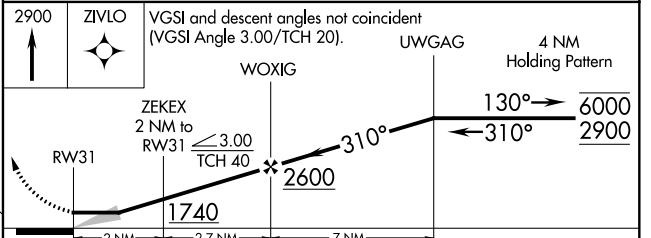

CATEGORY	A	B	C	D
LNAV MDA	1500-1	427 (500-1)	1500-1¼ 427 (500-1¼)	NA
CIRCLING	1660-1 587 (600-1)	1820-1 747 (800-1)	1820-2¼ 747 (800-2¼)	NA

NC-1, 16 JUN 2022 to 14 JUL 2022

NC-1, 16 JUN 2022 to 14 JUL 2022