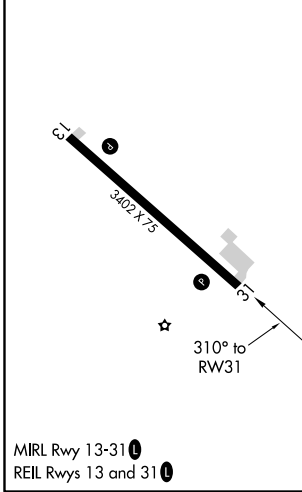

APP CRS	Rwy Idg	3402
310°	TDZE	1073
	Apt Elev	1073

RNAV (GPS) RWY 31

SPRINGFIELD MUNI (D42)

RNP APCH.	MISSED APPROACH: Climb to 2900 direct ZIVLO and hold.
NA Use Redwood Falls altimeter setting.	

RWF ASOS 126.575	MINNEAPOLIS CENTER 127.1 290.2	UNICOM 122.8 (CTAF) 0
----------------------------	--	---------------------------------

ELEV 1073	TDZE 1073
-----------	-----------

CATEGORY	A	B	C	D
LNAV MDA	1500-1	427 (500-1)	1500-1¼ 427 (500-1¼)	NA
CIRCLING	1660-1 587 (600-1)	1820-1 747 (800-1)	1820-2¼ 747 (800-2¼)	NA

NC-1, 16 JUN 2022 to 14 JUL 2022