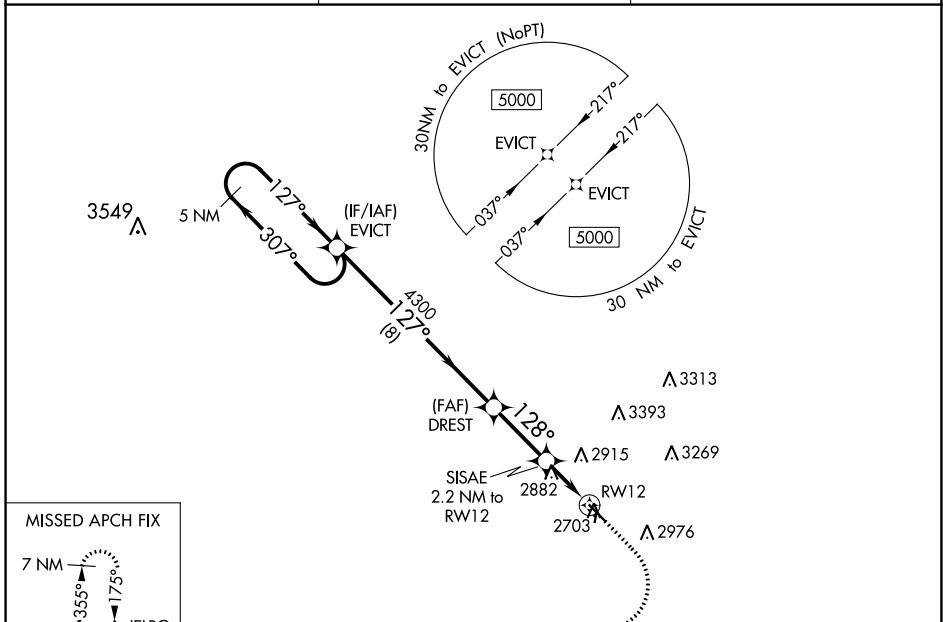

WAAS CH 90140 W12A	APP CRS 128°	Rwy Idg TDZE Apt Elev	4652 2706 2706
--	------------------------	-----------------------------	---

RNAV (GPS) RWY 12

HETTINGER/JB LINDQUIST RGNL (HEI)

⚠ For uncompensated Baro-VNAV systems, LNAV/VNAV NA below -20°C (-4°F) or above 54°C (130°F). DME/DME RNP-0.3 NA. Circling NA northeast of Rwy 12-30. Circling NA to Rwys 17 and 35.

MISSED APPROACH: Climb to 3200, then climbing right turn to 9000 direct JELRO and hold, continue climb-in-hold to 9000.

ASOS 119.925	MINNEAPOLIS CENTER 124.25 236.825	UNICOM 122.8 (CTAF) 0
------------------------	---	---------------------------------

ELEV 2706	TDZE 2706
-----------	-----------

CATEGORY	A	B	C	D
LPV DA	2956-1		250 (300-1)	
LNAV/VNAV DA	3168-1½		462 (500-1½)	
LNAV MDA	3140-1	434 (500-1)	3140-1¼	434 (500-1¼)
C CIRCLING	3180-1 474 (500-1)	3240-1 534 (600-1)	3240-1½ 534 (600-1½)	3460-2½ 754 (800-2½)