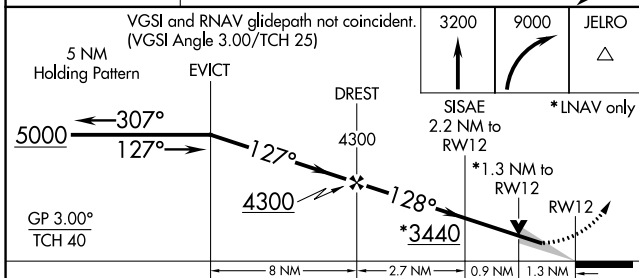

CATEGORY	A	B	C	D
LPV DA	2956-1		250 (300-1)	
LNAV/VNAV DA	3168-1½		462 (500-1½)	
LNAV MDA	3140-1	434 (500-1)	3140-1¼	434 (500-1¼)
C CIRCLING	3180-1 474 (500-1)	3240-1 534 (600-1)	3240-1½ 534 (600-1½)	3460-2½ 754 (800-2½)