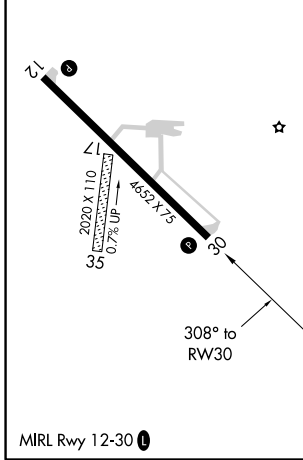

CATEGORY	A	B	C	D
LPV DA	2956-1		250 (300-1)	
LNAV/VNAV DA	3233-1$\frac{7}{8}$		527 (600-1$\frac{7}{8}$)	
LNAV MDA	3260-1	554 (600-1)	3260-1$\frac{5}{8}$	554 (600-1$\frac{5}{8}$)
C CIRCLING	3260-1	554 (600-1)	3260-1$\frac{5}{8}$ 554 (600-1$\frac{5}{8}$)	3460-2$\frac{1}{2}$ 754 (800-2$\frac{1}{2}$)

NC-1, 16 JUN 2022 to 14 JUL 2022

NC-1, 16 JUN 2022 to 14 JUL 2022