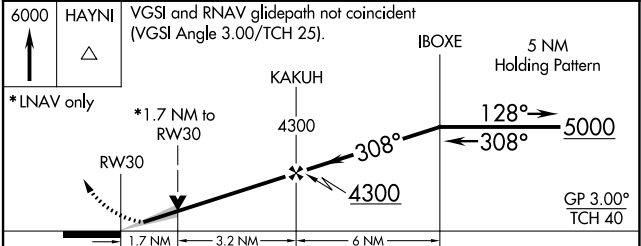

CATEGORY	A	B	C	D
LPV DA	2956-1		250 (300-1)	
LNAV/VNAV DA	3233-1$\frac{7}{8}$		527 (600-1$\frac{7}{8}$)	
LNAV MDA	3260-1	554 (600-1)	3260-1$\frac{5}{8}$	554 (600-1$\frac{5}{8}$)
C CIRCLING	3260-1	554 (600-1)	3260-1$\frac{5}{8}$ 554 (600-1$\frac{5}{8}$)	3460-2$\frac{1}{2}$ 754 (800-2$\frac{1}{2}$)

NC-1, 16 JUN 2022 to 14 JUL 2022

NC-1, 16 JUN 2022 to 14 JUL 2022