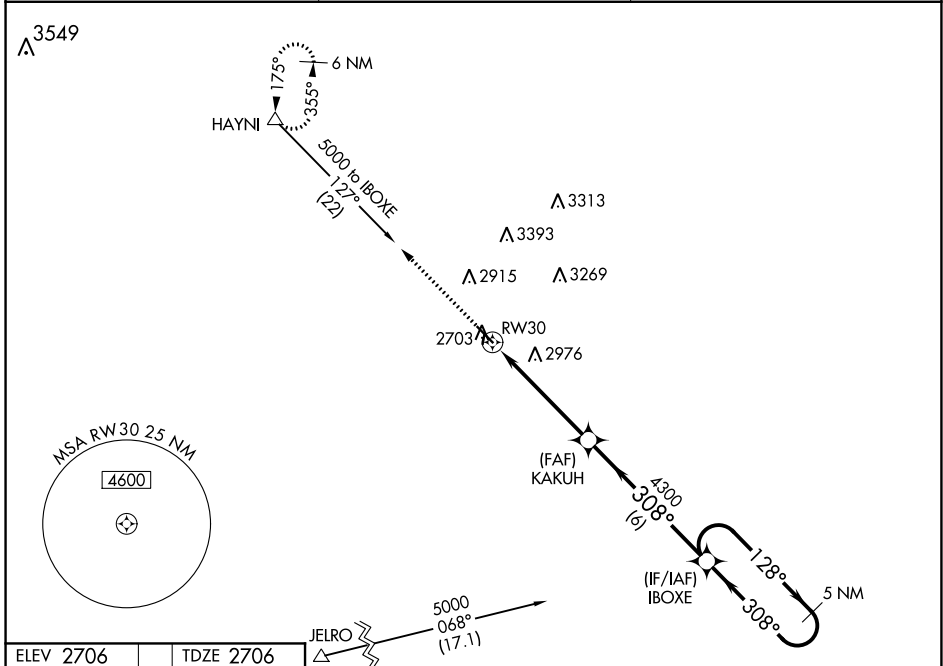

WAAS CH 82738 W30A	APP CRS 308°	Rwy Idg 4652 TDZE 2706 Apt Elev 2706
--	------------------------	---

RNAV (GPS) RWY 30

HETTINGER/JB LINDQUIST RGNL (HEI)

⚠ For uncompensated Baro-VNAV systems, LNAV/VNAV NA below -20°C (-4°F) or above 54°C (130°F). DME/DME RNP-0.3 NA. Circling NA northeast of Rwy 12-30. Circling NA to Rwys 17 and 35.

MISSED APPROACH: Climb to 6000 direct HAYNI and hold, continue climb-in-hold to 6000.

ASOS 119.925	MINNEAPOLIS CENTER 124.25 236.825	UNICOM 122.8 (CTAF)
------------------------	---	-------------------------------

ELEV 2706	TDZE 2706
-----------	-----------

CATEGORY	A	B	C	D
LPV DA	2956-1		250 (300-1)	
LNAV/VNAV DA	3233-1 $\frac{7}{8}$		527 (600-1 $\frac{7}{8}$)	
LNAV MDA	3260-1	554 (600-1)	3260-1 $\frac{5}{8}$	554 (600-1 $\frac{5}{8}$)
C CIRCLING	3260-1	554 (600-1)	3260-1 $\frac{5}{8}$ 554 (600-1 $\frac{5}{8}$)	3460-2 $\frac{1}{2}$ 754 (800-2 $\frac{1}{2}$)