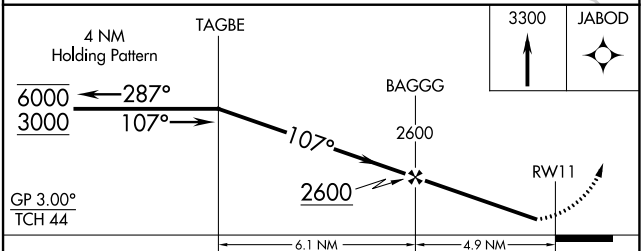

WAAS CH 58243 W11A	APP CRS 107°	Rwy Idg TDZE 992 Apt Elev 992	3200
--	------------------------	---	-------------

RNAV (GPS) RWY 11

WAVERLY MUNI (C25)

RNP APCH.	MISSED APPROACH: Climb to 3300 direct JABOD and hold.
<p>▽ Rwy 11 helicopter visibility reduction below 1 SM NA. Baro-VNAV NA.</p> <p>△ NA Use Waterloo altimeter setting. Straight-in and Circling Rwy 11 NA at night.</p>	

ALO ASOS 120.65	WATERLOO APP CON* 118.9 251.15	UNICOM 122.8 (CTAF)
---------------------------	--	-------------------------------

ELEV 992	TDZE 992
----------	----------

CATEGORY	A	B	C	D
LPV DA	1287-1 295 (300-1)			NA
LNAV/VNAV DA	1334-1 342 (400-1)			NA
LNAV MDA	1540-1	548 (600-1)	1540-1½ 548 (600-1½)	NA
C CIRCLING	1540-1 548 (600-1)	1620-1 628 (700-1)	1620-1¾ 628 (700-1¾)	NA