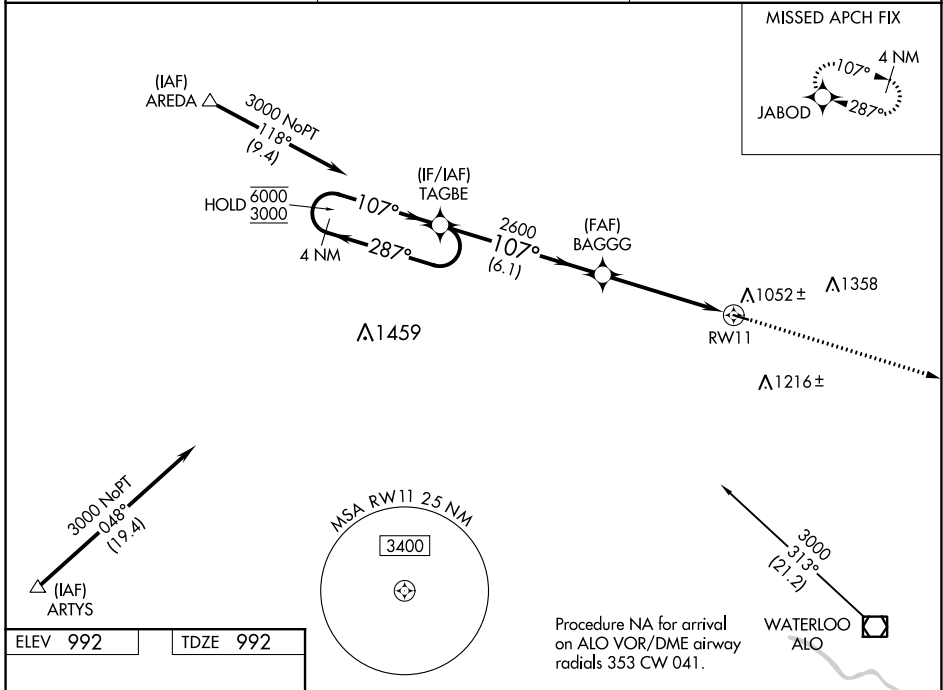

WAAS CH 58243 W11A	APP CRS 107°	Rwy Idg TDZE 992 Apt Elev 992	3200
--	------------------------	---	-------------

RNAV (GPS) RWY 11

WAVERLY MUNI (C25)

RNP APCH.	MISSED APPROACH: Climb to 3300 direct JABOD and hold.
<p>▽ Rwy 11 helicopter visibility reduction below 1 SM NA. Baro-VNAV NA.</p> <p>△ NA Use Waterloo altimeter setting. Straight-in and Circling Rwy 11 NA at night.</p>	

ALO ASOS 120.65	WATERLOO APP CON* 118.9 251.15	UNICOM 122.8 (CTAF)
---------------------------	--	-------------------------------

ELEV 992	TDZE 992
----------	----------

CATEGORY	A	B	C	D
LPV DA	1287-1 295 (300-1)			NA
LNAV/VNAV DA	1334-1 342 (400-1)			NA
LNAV MDA	1540-1	548 (600-1)	1540-1½ 548 (600-1½)	NA
C CIRCLING	1540-1 548 (600-1)	1620-1 628 (700-1)	1620-1¾ 628 (700-1¾)	NA

REIL Rwy 11 and 29 **①**
MIRL Rwy 11-29 **①**

NC-3, 16 JUN 2022 to 14 JUL 2022

NC-3, 16 JUN 2022 to 14 JUL 2022