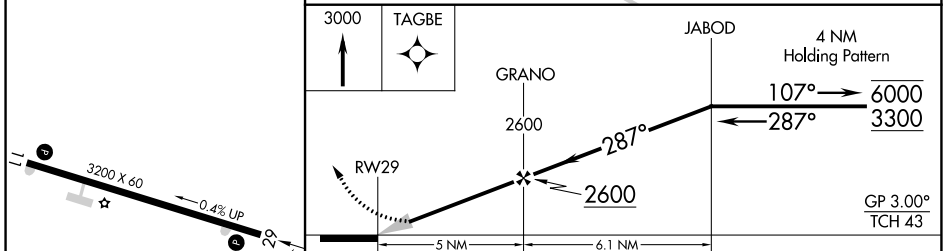

WAAS CH 78343 W29A	APP CRS 287°	Rwy Idg TDZE Apt Elev	3200 992 992
--	------------------------	-----------------------------	---

RNAV (GPS) RWY 29

WAVERLY MUNI (C25)

RNP APCH. Circling to Rwy 11 NA at night. Baro-VNAV NA. NA Use Waterloo altimeter setting.	MISSED APPROACH: Climb to 3000 direct TAGBE and hold.
--	---

ALO ASOS 120.65	WATERLOO APP CON* 118.9 251.15	UNICOM 122.8 (CTAF) 0
---------------------------	--	---------------------------------

ELEV 992	TDZE 992
----------	----------

Procedure NA for arrival on ALO VOR/DME airway radials 308 CW 353.