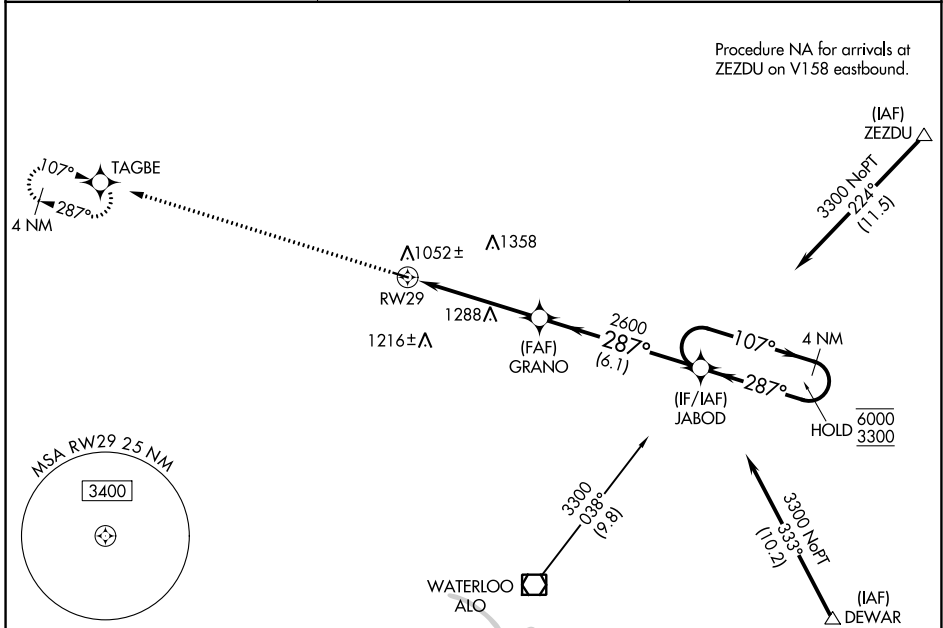

WAAS CH 78343 W29A	APP CRS 287°	Rwy Idg TDZE Apt Elev	3200 992 992
--	------------------------	-----------------------------	---

RNAV (GPS) RWY 29

WAVERLY MUNI (C25)

RNP APCH. Circling to Rwy 11 NA at night. Baro-VNAV NA. NA Use Waterloo altimeter setting.	MISSED APPROACH: Climb to 3000 direct TAGBE and hold.
--	---

ALO ASOS 120.65	WATERLOO APP CON* 118.9 251.15	UNICOM 122.8 (CTAF) 0
---------------------------	--	---------------------------------

ELEV 992	TDZE 992
----------	----------

Procedure NA for arrival on ALO VOR/DME airway radials 308 CW 353.

CATEGORY	A	B	C	D
LPV DA		1237-1 245 (300-1)		NA
LNAV/VNAV DA		1334-1 342 (400-1)		NA
LNAV MDA	1600-1	608 (700-1)	1600-1¾ 608 (700-1¾)	NA
CIRCLING	1600-1 608 (700-1)	1620-1 628 (700-1)	1620-1¾ 628 (700-1¾)	NA

NC-3, 16 JUN 2022 to 14 JUL 2022

NC-3, 16 JUN 2022 to 14 JUL 2022