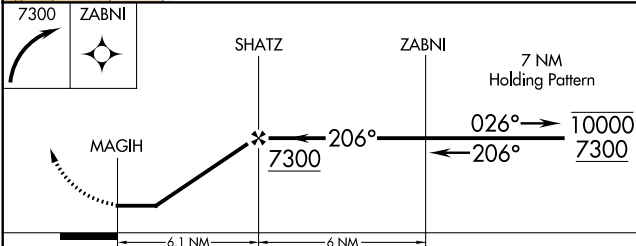

APP CRS 206	Rwy Idg TDZE Apt Elev	N/A N/A 5119
-----------------------	-----------------------------	---

RNAV (GPS)-B

ERIE MUNI (EIK)

RNP APCH.		MISSED APPROACH: Climbing right turn to 7300 direct ZABNI and hold.	
AWOS-3 133.825	DENVER APP CON 125.12 263.02	UNICOM 123.0 (CTAF) 0	

SW-1, 16 JUN 2022 to 14 JUL 2022

SW-1, 16 JUN 2022 to 14 JUL 2022

CATEGORY	A	B	C	D
C CIRCLING	5700-1 581 (600-1)	5880-1 761 (800-1)	5880-2¼ 761 (800-2¼)	NA

REIL Rwy 15 0
MIRL Rwy 15-33 0