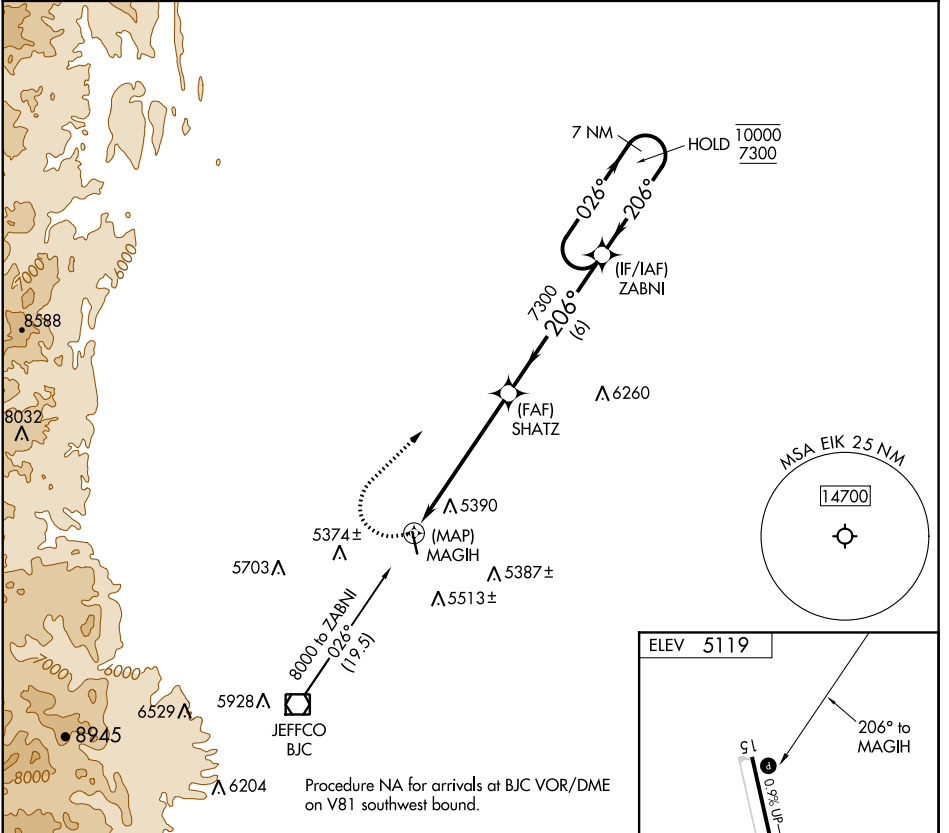

APP CRS 206	Rwy Idg TDZE Apt Elev	N/A N/A 5119
-----------------------	-----------------------------	---

RNAV (GPS)-B

ERIE MUNI (EIK)

RNP APCH.		MISSED APPROACH: Climbing right turn to 7300 direct ZABNI and hold.	
AWOS-3 133.825	DENVER APP CON 125.12 263.02	UNICOM 123.0 (CTAF) 0	

SW-1, 16 JUN 2022 to 14 JUL 2022

SW-1, 16 JUN 2022 to 14 JUL 2022

CATEGORY	A	B	C	D
C CIRCLING	5700-1 581 (600-1)	5880-1 761 (800-1)	5880-2¼ 761 (800-2¼)	NA

REIL Rwy 15 0
MIRL Rwy 15-33 0