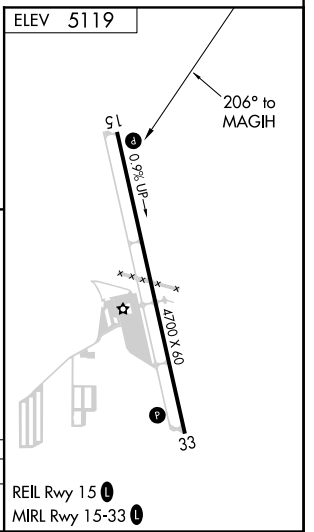

APP CRS 206	Rwy Idg TDZE Apt Elev	N/A N/A 5119
-----------------------	-----------------------------	---

RNAV (GPS)-B

ERIE MUNI (EIK)

RNP APCH.		MISSED APPROACH: Climbing right turn to 7300 direct ZABNI and hold.	
AWOS-3 133.825	DENVER APP CON 125.12 263.02	UNICOM 123.0 (CTAF) 0	

SW-1, 16 JUN 2022 to 14 JUL 2022

SW-1, 16 JUN 2022 to 14 JUL 2022

CATEGORY	A	B	C	D
C CIRCLING	5700-1 581 (600-1)	5880-1 761 (800-1)	5880-2¼ 761 (800-2¼)	NA

REIL Rwy 15 0
MIRL Rwy 15-33 0