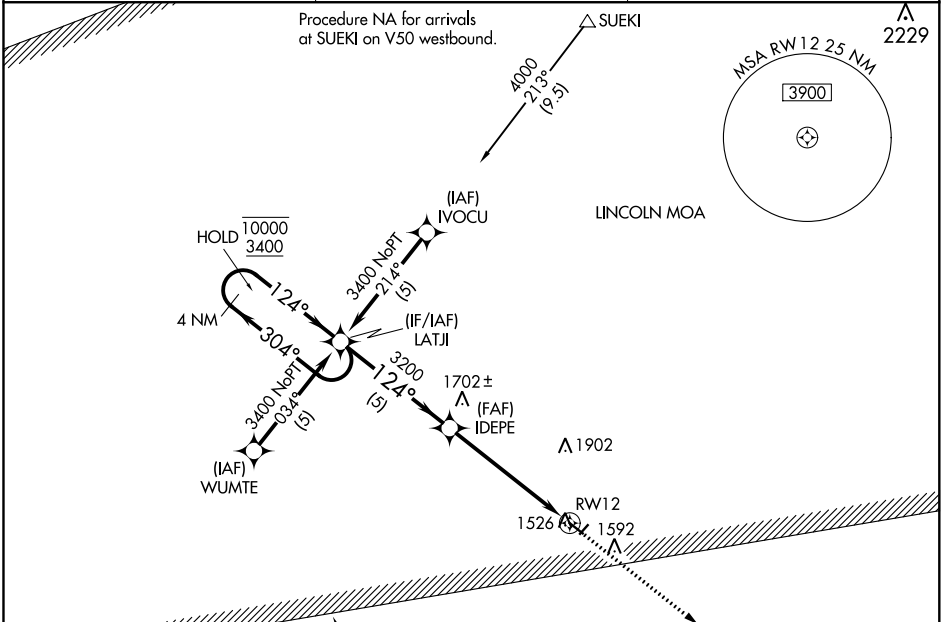

APP CRS 124°	Rwy Idg TDZE Apt Elev	3600 1465 1468
------------------------	-----------------------------	---

RNAV (GPS) RWY 12

HEBRON MUNI (HJH)

RNP APCH-GPS.

⚠ Circling NA to Rwys 3 and 21. Rwy 12 helicopter visibility reduction below 3/4 SM NA. VDP NA when using Beatrice altimeter setting. When local altimeter setting not received, use Beatrice altimeter setting.

MISSED APPROACH: Climb to 3400 direct AMIFA and hold.

AWOS-3 118.525	MINNEAPOLIS CENTER 126.4 317.7	CTAF 122.9
--------------------------	--	----------------------

ELEV 1468	TDZE 1465
-----------	-----------

CATEGORY	A	B	C	D
LNNAV MDA	2080-1	615 (700-1)	NA	
CIRCLING	2100-1	632 (700-1)	NA	

NC-2, 16 JUN 2022 to 14 JUL 2022

NC-2, 16 JUN 2022 to 14 JUL 2022