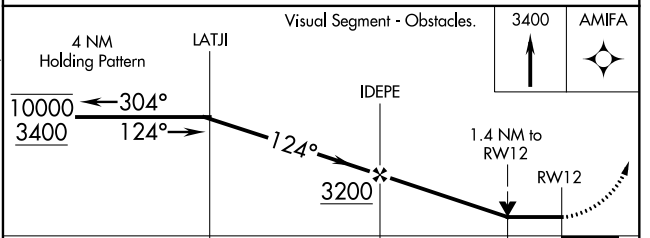

APP CRS 124°	Rwy Idg TDZE Apt Elev	3600 1465 1468
------------------------	-----------------------------	---

RNAV (GPS) RWY 12

HEBRON MUNI (HJH)

RNP APCH-GPS.

⚠ Circling NA to Rwys 3 and 21. Rwy 12 helicopter visibility reduction below 3/4 SM NA. VDP NA when using Beatrice altimeter setting. When local altimeter setting not received, use Beatrice altimeter setting.

MISSED APPROACH: Climb to 3400 direct AMIFA and hold.

AWOS-3 118.525	MINNEAPOLIS CENTER 126.4 317.7	CTAF 122.9
--------------------------	--	----------------------

ELEV 1468	TDZE 1465
-----------	-----------