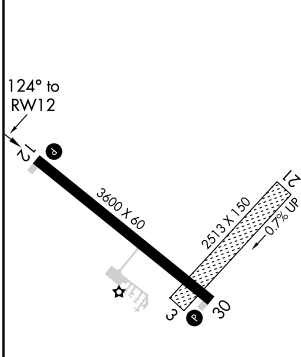

APP CRS 124°	Rwy Idg TDZE Apt Elev	3600 1465 1468
------------------------	-----------------------------	---

RNAV (GPS) RWY 12

HEBRON MUNI (HJH)

RNP APCH-GPS.

⚠ Circling NA to Rwys 3 and 21. Rwy 12 helicopter visibility reduction below 3/4 SM NA. VDP NA when using Beatrice altimeter setting. When local altimeter setting not received, use Beatrice altimeter setting.

MISSED APPROACH: Climb to 3400 direct AMIFA and hold.

AWOS-3 118.525	MINNEAPOLIS CENTER 126.4 317.7	CTAF 122.9
--------------------------	--	----------------------

ELEV 1468	TDZE 1465
-----------	-----------