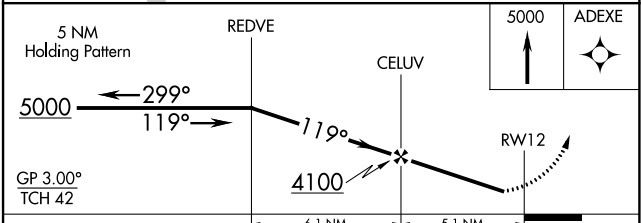

MISSED APPROACH: Climb to 5000 direct ADEXE and hold.

AWOS-3PT
135.075

BIG SKY APP CON
119.6 269.4

UNICOM
123.0 (CTAF) 0

ELEV 2432 TDZE 2431

GP 3.00° TCH 42	<table border="1"> <tr> <td>6.1 NM</td> <td>5.1 NM</td> <td></td> <td></td> </tr> </table>				6.1 NM	5.1 NM		
6.1 NM	5.1 NM							
CATEGORY	A	B	C	D				
LPV DA		2700-1 269 (300-1)						
LNAV/VNAV DA		2994-2 563 (600-2)						
LNAV MDA	2840-1	409 (500-1)	2840-1¼	409 (500-1¼)				