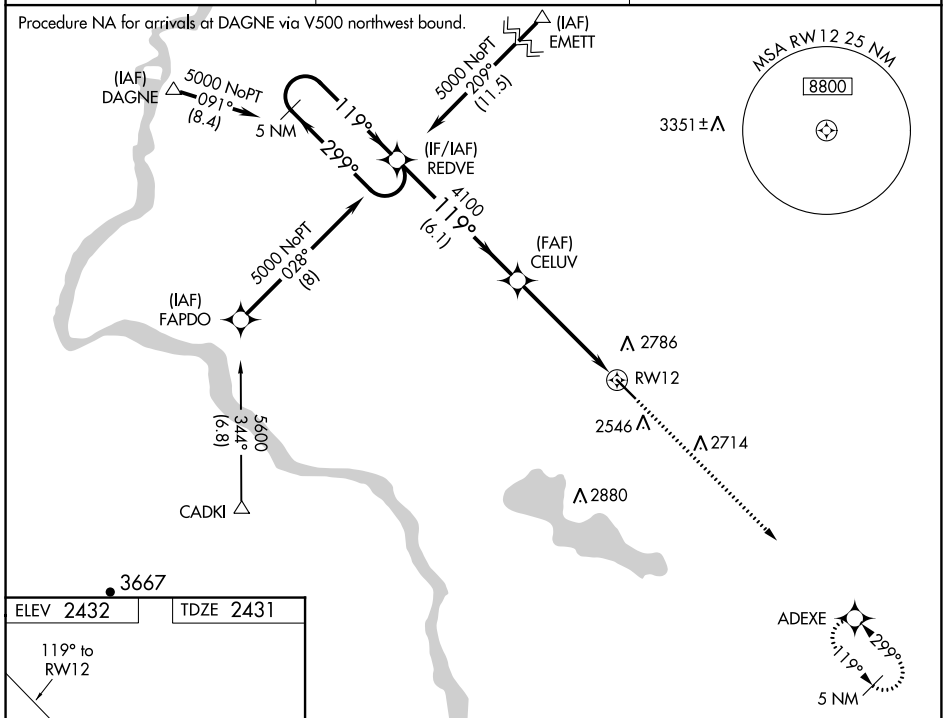

WAAS CH 97707 W12A	APP CRS 119°	Rwy Idg TDZE Apt Elev	5500 2431 2432
--	------------------------	-----------------------------	---

RNAV (GPS) RWY 12

TREASURE VALLEY EXEC AT CALDWELL (EUL)

RNP APCH-GPS.
 Procedure NA at night. Rwy 12 helicopter visibility reduction below 1 SM NA.
 Baro-VNAV NA when using Boise altimeter setting. For uncompensated Baro-VNAV systems, LNAV/VNAV NA below -19°C or above 44°C. When local altimeter setting not received, use Boise altimeter setting and increase all DA/MDA 120 feet and all visibilities ½ mile.

MISSED APPROACH: Climb to 5000 direct ADEXE and hold.

AWOS-3PT
135.075

BIG SKY APP CON
119.6 269.4

UNICOM
123.0 (CTAF) 0

ELEV 2432 TDZE 2431

GP 3.00° TCH 42	<table border="1"> <tr> <td>6.1 NM</td> <td>5.1 NM</td> <td></td> <td></td> </tr> </table>				6.1 NM	5.1 NM		
6.1 NM	5.1 NM							
CATEGORY	A	B	C	D				
LPV DA		2700-1 269 (300-1)						
LNAV/VNAV DA		2994-2 563 (600-2)						
LNAV MDA	2840-1	409 (500-1)	2840-1¼	409 (500-1¼)				

NW-1, 16 JUN 2022 to 14 JUL 2022

NW-1, 16 JUN 2022 to 14 JUL 2022