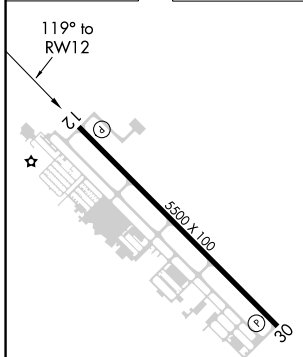

MISSED APPROACH: Climb to 5000 direct ADEXE and hold.

AWOS-3PT
135.075

BIG SKY APP CON
119.6 269.4

UNICOM
123.0 (CTAF) 0

ELEV 2432 TDZE 2431

GP 3.00° TCH 42	<table border="1"> <tr> <td>6.1 NM</td> <td>5.1 NM</td> <td></td> <td></td> </tr> </table>				6.1 NM	5.1 NM		
6.1 NM	5.1 NM							
CATEGORY	A	B	C	D				
LPV DA		2700-1 269 (300-1)						
LNAV/VNAV DA		2994-2 563 (600-2)						
LNAV MDA	2840-1	409 (500-1)	2840-1¼	409 (500-1¼)				