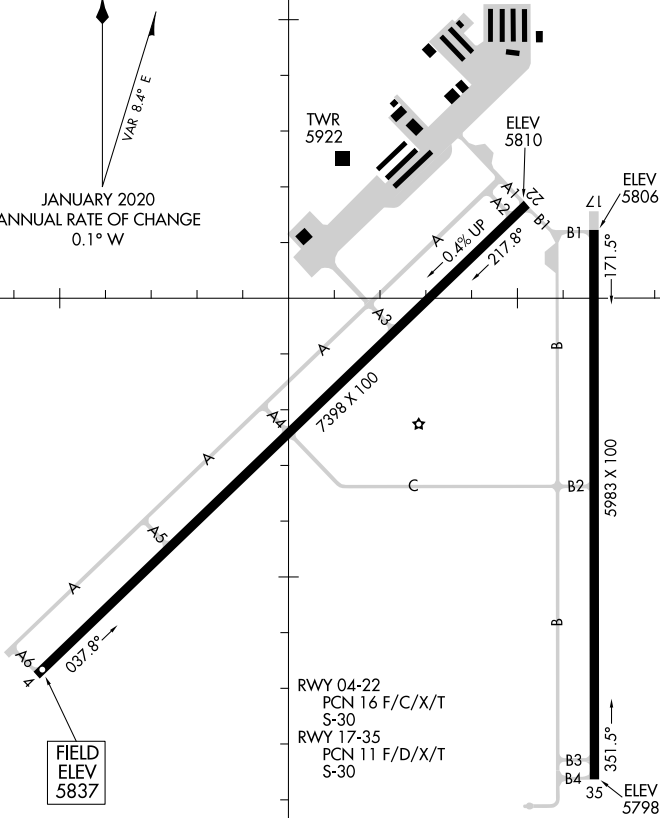

AIRPORT DIAGRAM

AL-6859 (FAA)

DOUBLE EAGLE II (A/E/G)
ALBUQUERQUE, NEW MEXICO

ATIS
119.025
DOUBLE EAGLE II*
120.15
GND CON
121.625
CLNC DEL
124.8 (When twr closed)

SW-1, 16 JUN 2022 to 14 JUL 2022

SW-1, 16 JUN 2022 to 14 JUL 2022

CAUTION: BE ALERT TO RUNWAY CROSSING CLEARANCES.
READBACK OF ALL RUNWAY HOLDING INSTRUCTIONS IS REQUIRED.

106°48'W

106°47'W

AIRPORT DIAGRAM

ALBUQUERQUE, NEW MEXICO
DOUBLE EAGLE II (A/E/G)