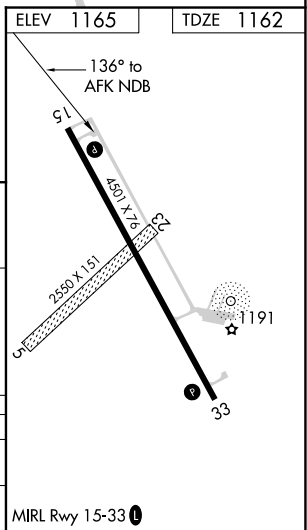

NDB AFK 347	APP CRS 136°	Rwy Idg TDZE Apt Elev	4501 1162 1165

NDB RWY 15
NEBRASKA CITY MUNI (AFK)

▽ MISSED APPROACH: Climb to 3000 then right turn direct AFK NDB and hold.

AWOS-3PT 128.325	OMAHA APP CON 120.1 354.05	UNICOM 122.7 (CTAF) 0

CATEGORY	A	B	C	D
S-15	1800-1	638 (700-1)		NA
CIRCLING	1800-1	635 (700-1)		NA

NC-2, 16 JUN 2022 to 14 JUL 2022

NC-2, 16 JUN 2022 to 14 JUL 2022