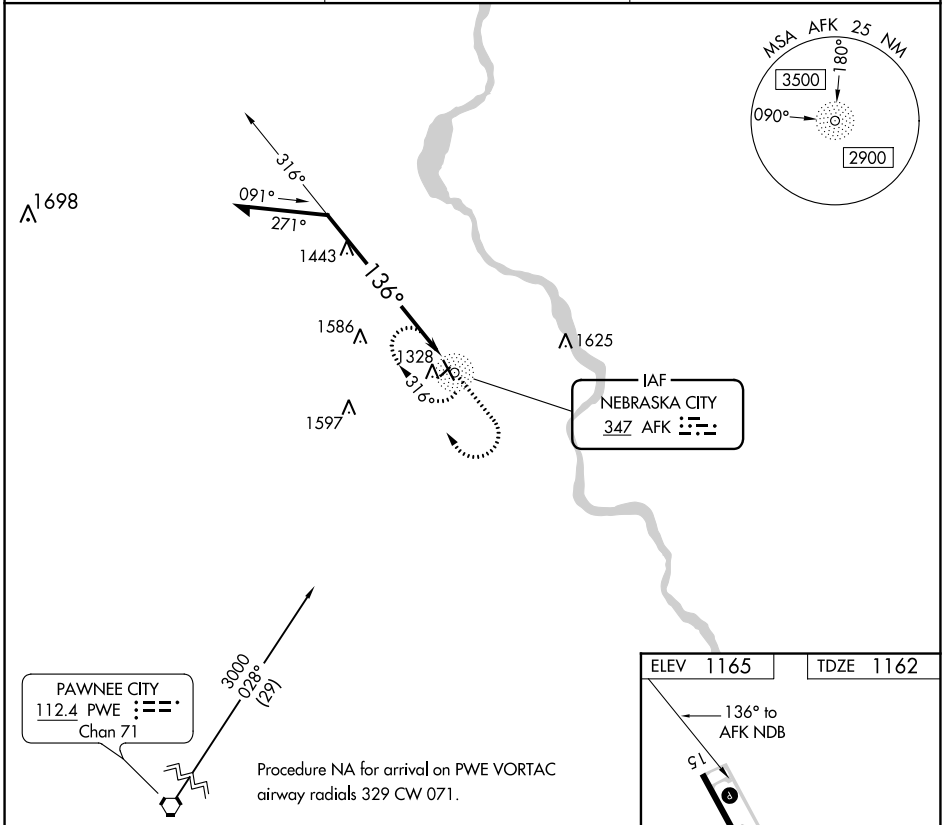

NDB AFK 347	APP CRS 136°	Rwy Idg TDZE Apt Elev	4501 1162 1165
-----------------------	------------------------	-----------------------------	---

NDB RWY 15
NEBRASKA CITY MUNI (AFK)

▽ MISSED APPROACH: Climb to 3000 then right turn direct AFK NDB and hold.

AWOS-3PT 128.325	OMAHA APP CON 120.1 354.05	UNICOM 122.7 (CTAF) 0
----------------------------	--------------------------------------	---------------------------------

CATEGORY	A	B	C	D
S-15	1800-1	638 (700-1)		NA
CIRCLING	1800-1	635 (700-1)		NA

NC-2, 16 JUN 2022 to 14 JUL 2022

NC-2, 16 JUN 2022 to 14 JUL 2022