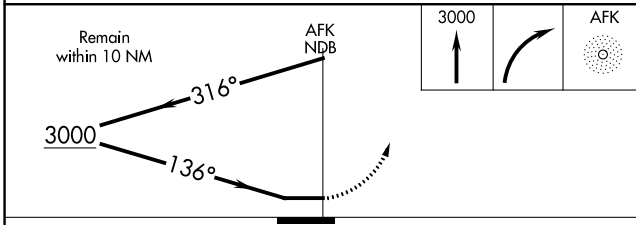

NDB AFK 347	APP CRS 136°	Rwy Idg TDZE Apt Elev	4501 1162 1165

NDB RWY 15
NEBRASKA CITY MUNI (AFK)

▽ MISSED APPROACH: Climb to 3000 then right turn direct AFK NDB and hold.

AWOS-3PT 128.325	OMAHA APP CON 120.1 354.05	UNICOM 122.7 (CTAF) 0

CATEGORY	A	B	C	D
S-15	1800-1	638 (700-1)		NA
CIRCLING	1800-1	635 (700-1)		NA

NC-2, 16 JUN 2022 to 14 JUL 2022

NC-2, 16 JUN 2022 to 14 JUL 2022