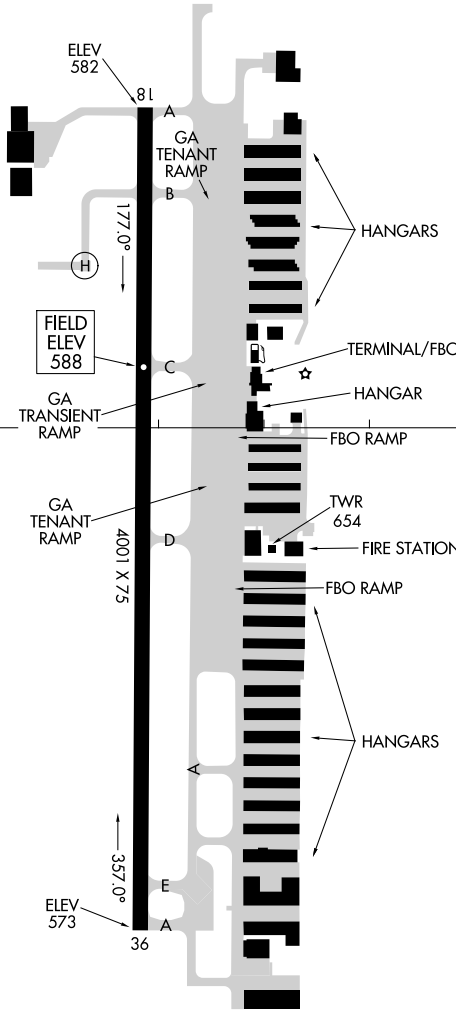

AIRPORT DIAGRAM

AL-9209 (FAA)

GRAND PRAIRIE MUNI (GPM)

GRAND PRAIRIE, TX

AWOS-3P
 118.475
 GRAND PRAIRIE TOWER ★
 128.55
 GND CON
 121.15

SC-2, 16 JUN 2022 to 14 JUL 2022

SC-2, 16 JUN 2022 to 14 JUL 2022

32°42.0'N

△ 745±

RWY 18-36
S-30

32°41.5'N

CAUTION: BE ALERT TO RUNWAY CROSSING CLEARANCES.
READBACK OF ALL RUNWAY HOLDING INSTRUCTIONS IS REQUIRED.

97°03.0'W

97°02.5'W

AIRPORT DIAGRAM

GRAND PRAIRIE, TX
GRAND PRAIRIE MUNI (GPM)