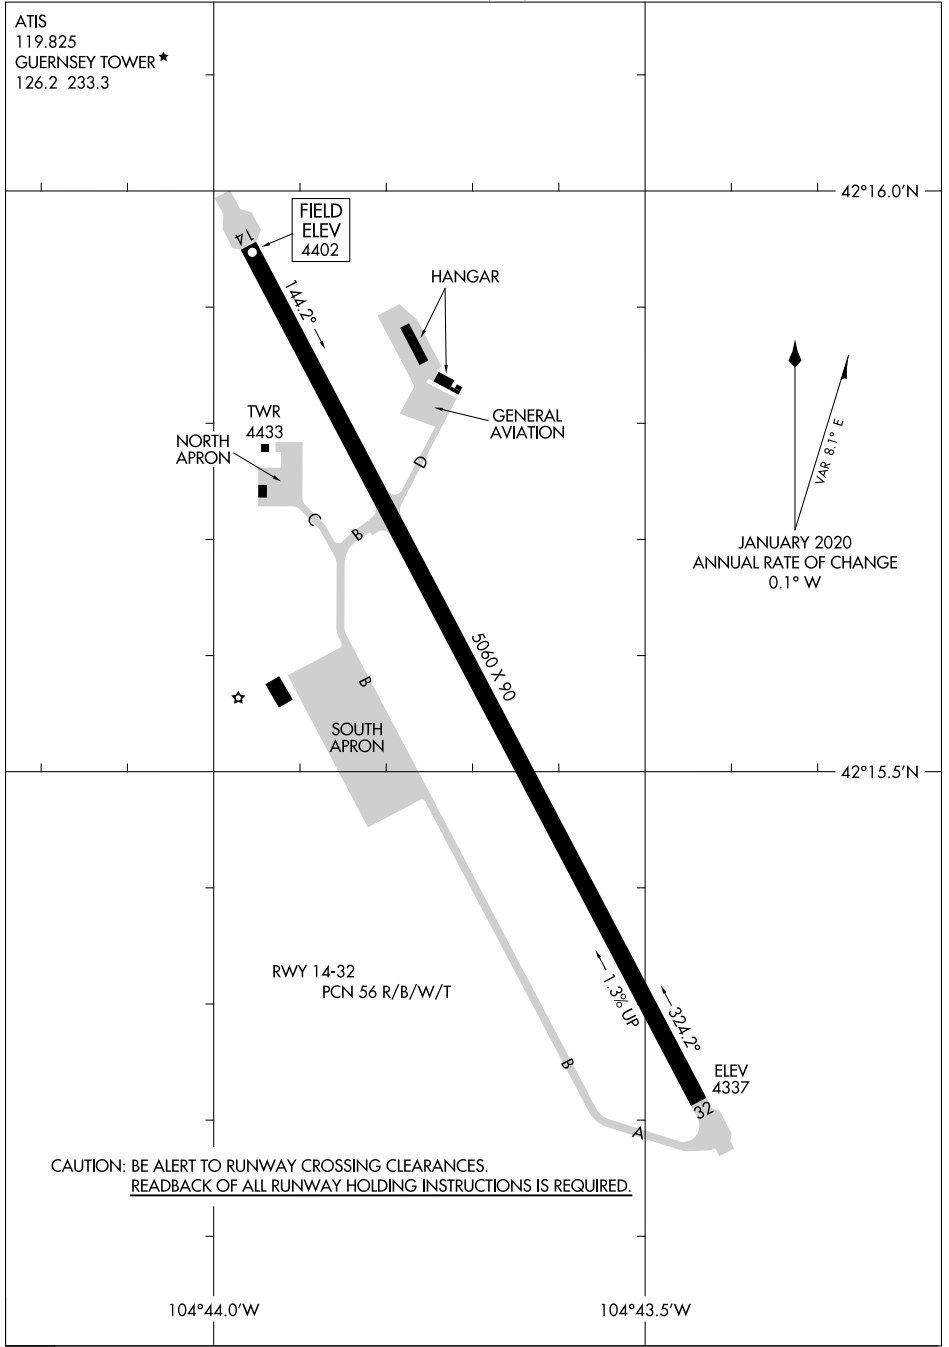

# AIRPORT DIAGRAM

AL-9220 (FAA)

CAMP GUERNSEY (GUR)  
GUERNSEY, WYOMING

ATIS  
119.825  
GUERNSEY TOWER ★  
126.2 233.3

NW-1, 16 JUN 2022 to 14 JUL 2022

NW-1, 16 JUN 2022 to 14 JUL 2022

# AIRPORT DIAGRAM

GUERNSEY, WYOMING  
CAMP GUERNSEY (GUR)