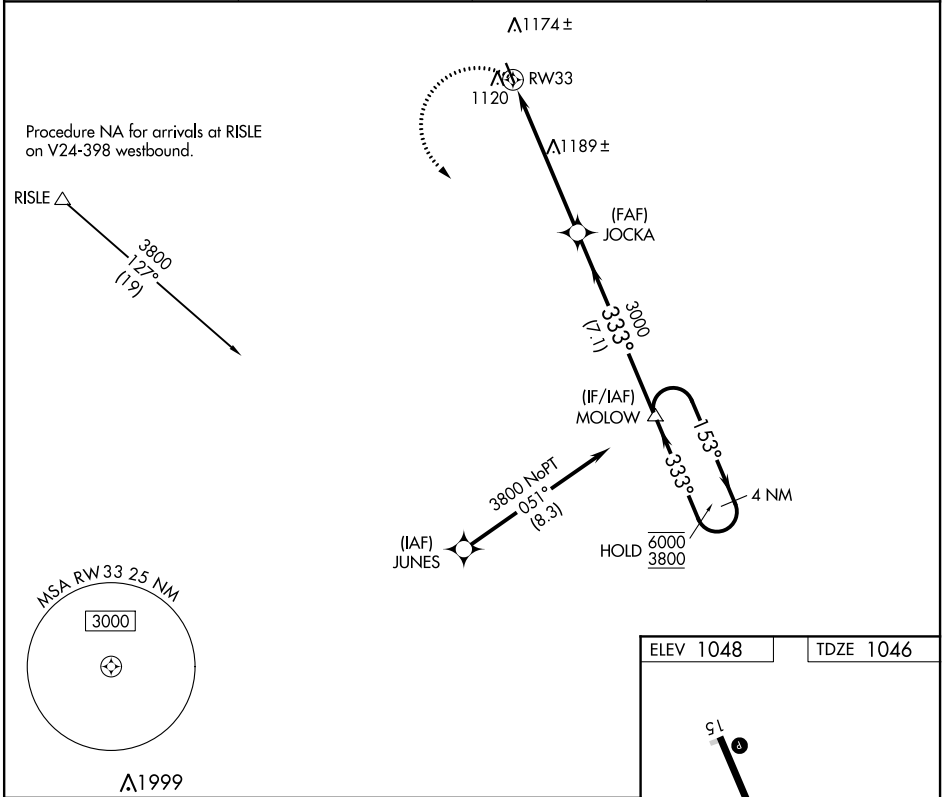

APP CRS <b>333°</b>	Rwy Idg TDZE Apt Elev	<b>3715</b> <b>1046</b> <b>1048</b>
------------------------	-----------------------------	---

# RNAV (GPS) RWY 33

GRANITE FALLS MUNI/LENZEN-ROE-FAGEN MEML FLD (GDB)

RNP APCH.		MISSED APPROACH: Climbing left turn to 3800 direct to MOLOW and hold.	
AWOS-3 <b>120.1</b>	MINNEAPOLIS CENTER <b>127.1 290.2</b>	GCO <b>121.725</b>	UNICOM <b>122.8 (CTAF)</b>

CATEGORY	A	B	C	D
LNNAV MDA	1480-1	434 (500-1)	1480-1¼ 434 (500-1¼)	1480-1½ 434 (500-1½)
CIRCLING	1540-1 492 (500-1)	1580-1 532 (600-1)	1580-1½ 532 (600-1½)	1700-2 652 (700-2)

NC-1, 16 JUN 2022 to 14 JUL 2022