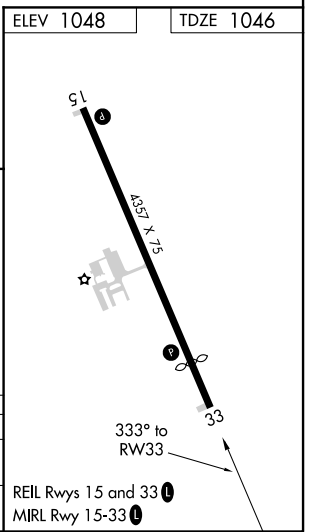

APP CRS <b>333°</b>	Rwy Idg TDZE Apt Elev	<b>3715</b> <b>1046</b> <b>1048</b>
------------------------	-----------------------------	---

# RNAV (GPS) RWY 33

GRANITE FALLS MUNI/LENZEN-ROE-FAGEN MEML FLD (GDB)

RNP APCH.		MISSED APPROACH: Climbing left turn to 3800 direct to MOLOW and hold.	
AWOS-3 <b>120.1</b>	MINNEAPOLIS CENTER <b>127.1 290.2</b>	GCO <b>121.725</b>	UNICOM <b>122.8 (CTAF)</b>