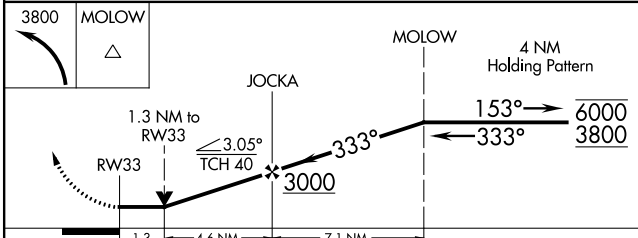

APP CRS <b>333°</b>	Rwy Idg TDZE Apt Elev	<b>3715</b> <b>1046</b> <b>1048</b>
------------------------	-----------------------------	---

# RNAV (GPS) RWY 33

GRANITE FALLS MUNI/LENZEN-ROE-FAGEN MEML FLD (GDB)

RNP APCH.		MISSED APPROACH: Climbing left turn to 3800 direct to MOLOW and hold.	
AWOS-3 <b>120.1</b>	MINNEAPOLIS CENTER <b>127.1 290.2</b>	GCO <b>121.725</b>	UNICOM <b>122.8 (CTAF)</b>