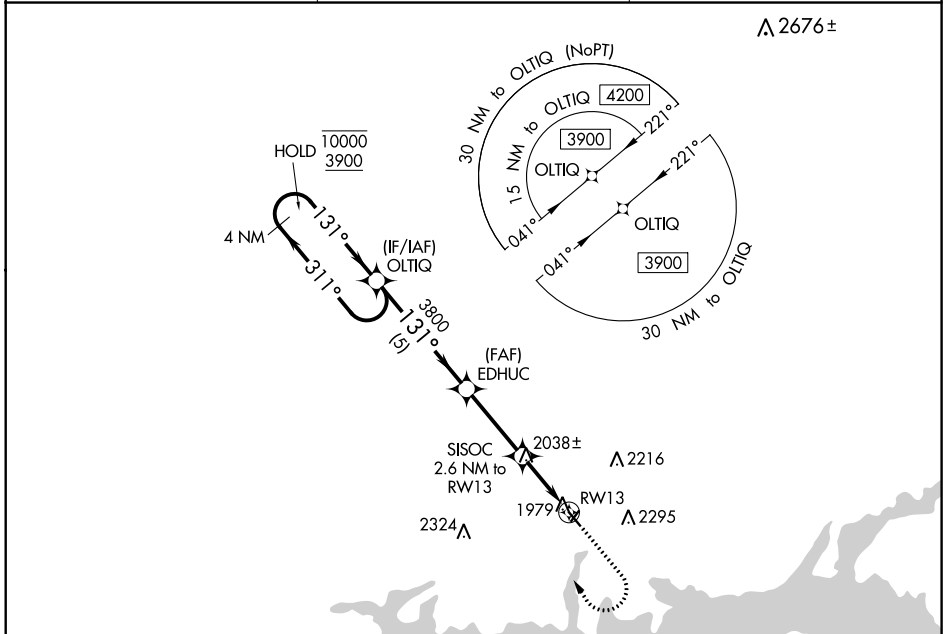

WAAS CH 66040 W13A	APP CRS 131°	Rwy Idg 3699 TDZE 1937 Apt Elev 1937
--	------------------------	---

RNAV (GPS) RWY 13

GARRISON MUNI (D05)

RNP APCH	MISSED APPROACH: Climb to 2500 then climbing right turn to 3900 direct OLTIQ and hold.
▼ Circling NA to Rwys 3 and 21. Baro-VNAV NA. ▲ NA Use Minot Intl altimeter setting.	

MOT ASOS 118.725	MINNEAPOLIS CENTER 127.6 279.6	CTAF 122.9
----------------------------	--	----------------------

CATEGORY	A	B	C	D
LPV DA	2310-1	373 (400-1)		NA
LNNAV/VNAV DA	2310-1	373 (400-1)		NA
LNNAV MDA	2420-1	483 (500-1)		NA
▲ CIRCLING	2640-1 703 (800-1)	2720-1 783 (800-1)		NA