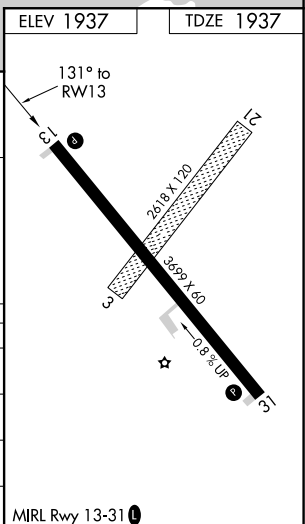

WAAS CH 66040 W13A	APP CRS 131°	Rwy Idg 3699 TDZE 1937 Apt Elev 1937

RNAV (GPS) RWY 13

GARRISON MUNI (D05)

RNP APCH	MISSED APPROACH: Climb to 2500 then climbing right turn to 3900 direct OLTIQ and hold.
▼ Circling NA to Rwys 3 and 21. Baro-VNAV NA. ▲ NA Use Minot Intl altimeter setting.	

MOT ASOS 118.725	MINNEAPOLIS CENTER 127.6 279.6	CTAF 122.9

CATEGORY	A	B	C	D
LPV DA	2310-1	373 (400-1)		NA
LNNAV/VNAV DA	2310-1	373 (400-1)		NA
LNNAV MDA	2420-1	483 (500-1)		NA
▲ CIRCLING	2640-1 703 (800-1)	2720-1 783 (800-1)		NA

NC-1, 16 JUN 2022 to 14 JUL 2022

NC-1, 16 JUN 2022 to 14 JUL 2022