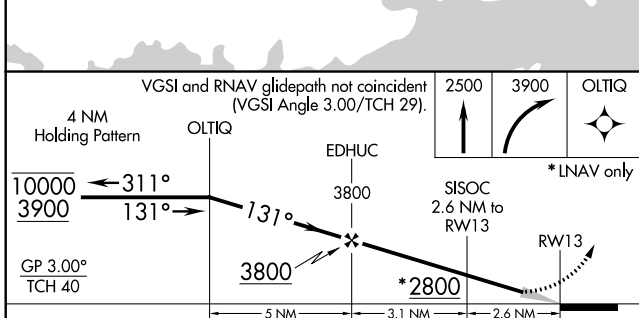

WAAS CH 66040 W13A	APP CRS 131°	Rwy Idg 3699 TDZE 1937 Apt Elev 1937
--	------------------------	---

RNAV (GPS) RWY 13

GARRISON MUNI (D05)

RNP APCH	MISSED APPROACH: Climb to 2500 then climbing right turn to 3900 direct OLTIQ and hold.
▼ Circling NA to Rwys 3 and 21. Baro-VNAV NA. ▲ NA Use Minot Intl altimeter setting.	

MOT ASOS 118.725	MINNEAPOLIS CENTER 127.6 279.6	CTAF 122.9
----------------------------	--	----------------------

CATEGORY	A	B	C	D
LPV DA	2310-1	373 (400-1)		NA
LNNAV/VNAV DA	2310-1	373 (400-1)		NA
LNNAV MDA	2420-1	483 (500-1)		NA
▲ CIRCLING	2640-1 703 (800-1)	2720-1 783 (800-1)		NA