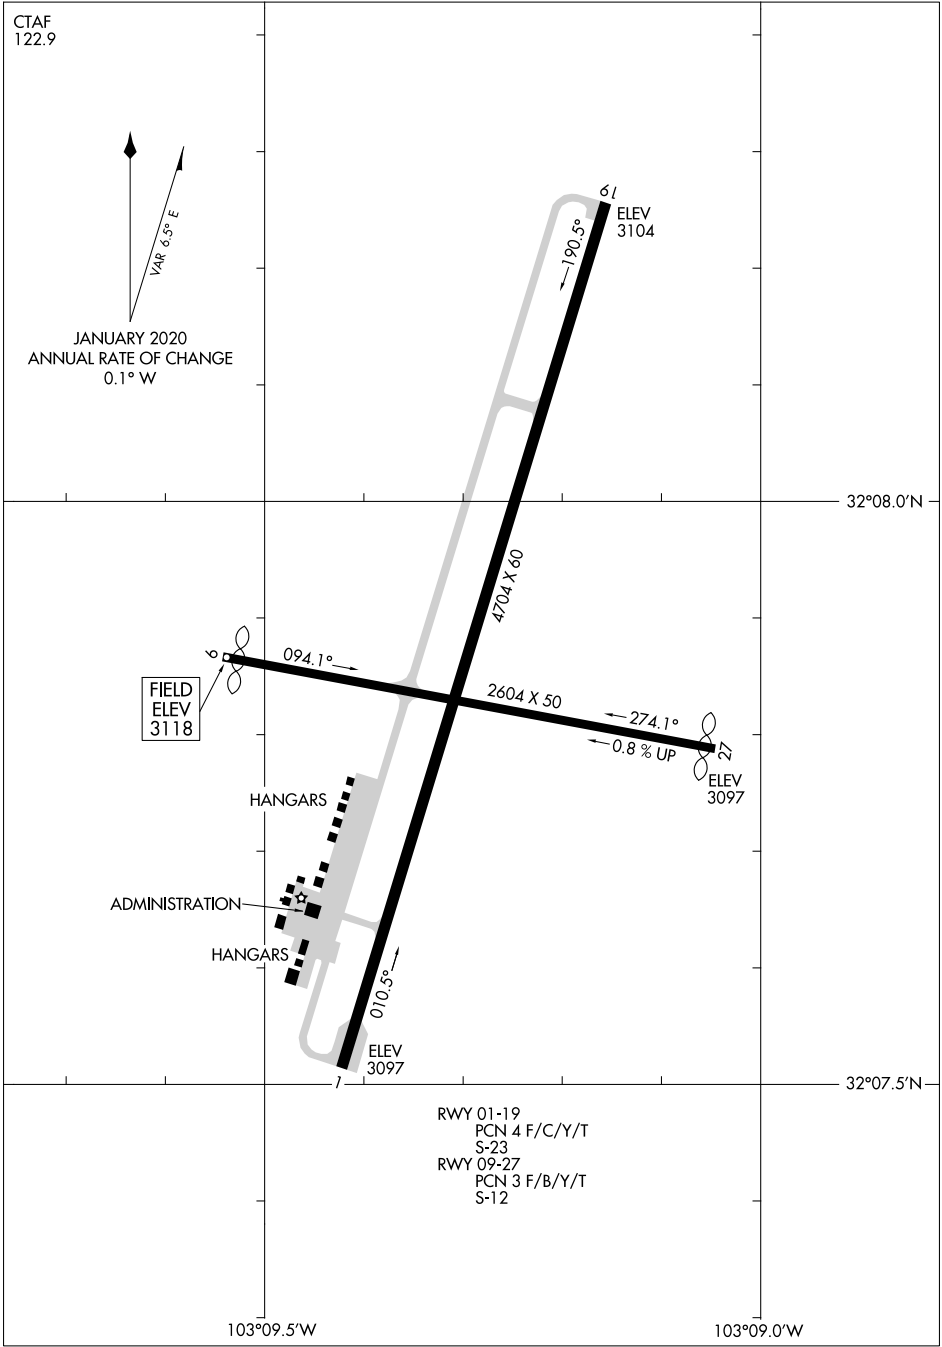

# AIRPORT DIAGRAM

AL-9408 (FAA)

LEA COUNTY/JAL (E26)  
JAL, NEW MEXICO

CTAF  
122.9

JANUARY 2020  
ANNUAL RATE OF CHANGE  
0.1° W

SW-1, 16 JUN 2022 to 14 JUL 2022

SW-1, 16 JUN 2022 to 14 JUL 2022

RWY 01-19  
PCN 4 F/C/Y/T  
S-23  
RWY 09-27  
PCN 3 F/B/Y/T  
S-12