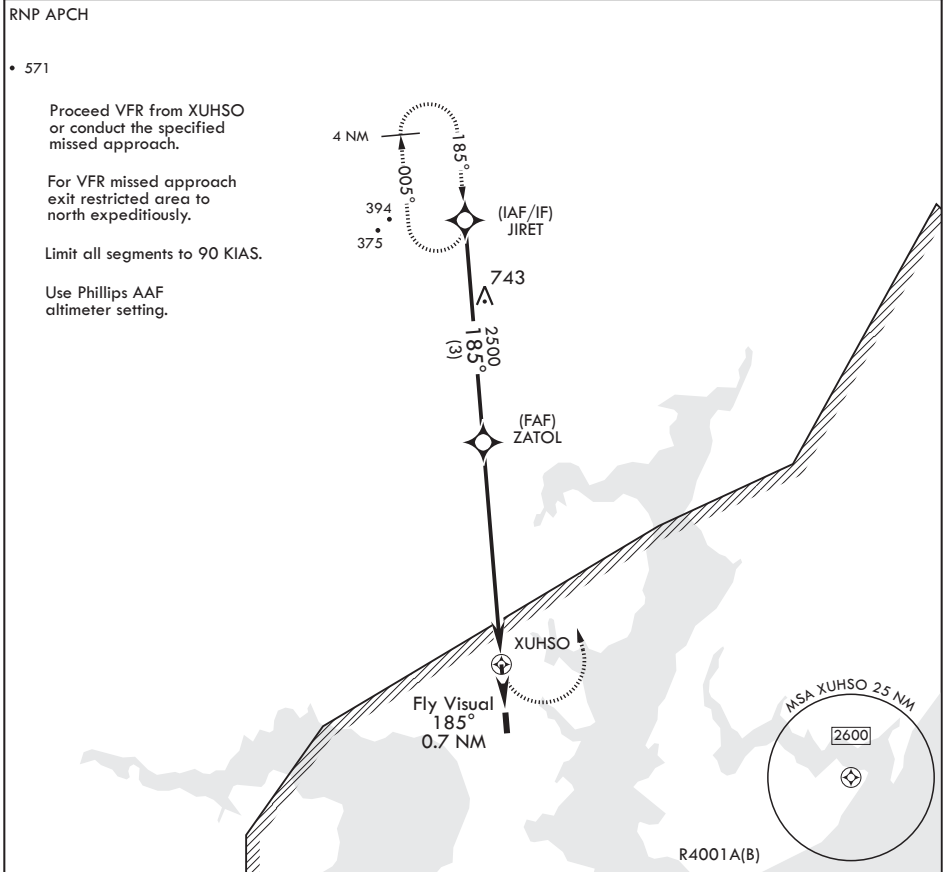

COPTER RNAV (GPS) 185

AL-11589 (USA)

WEIDE AHP (ABERDEEN PROVING GROUND) (KEDG)

APCH CRS 185°	Rwy Idg TDZE Arprt Elev	1704 N/A 21
-------------------------	-------------------------------	--

NA MISSED APPROACH: Climbing left turn to 2500 direct JIRET and hold.

AWOS-AV 126.2 (CTAF)	POTOMAC APP CON/DEP CON 125.525 291.625
--------------------------------	---

NE-3, 16 JUN 2022 to 14 JUL 2022

NE-3, 16 JUN 2022 to 14 JUL 2022

COPTER RNAV (GPS) 185