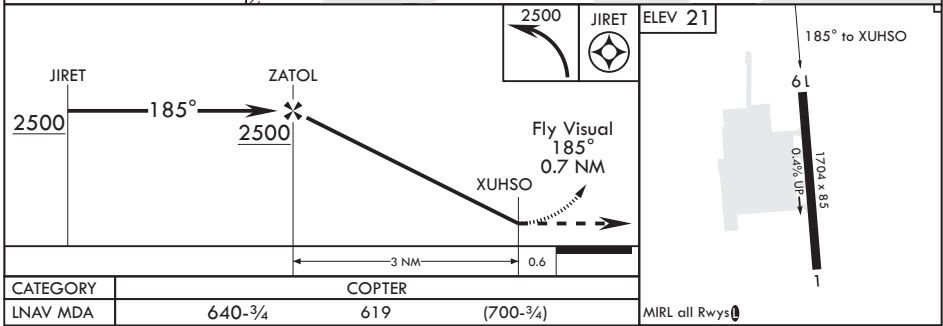

COPTER RNAV (GPS) 185

AL-11589 (USA)

WEIDE AHP (ABERDEEN PROVING GROUND) (KEDG)

APCH CRS 185°	Rwy Idg TDZE Arprt Elev	1704 N/A 21
-------------------------	-------------------------------	--

NA MISSED APPROACH: Climbing left turn to 2500 direct JIRET and hold.

AWOS-AV 126.2 (CTAF)	POTOMAC APP CON/DEP CON 125.525 291.625
--------------------------------	---

NE-3, 16 JUN 2022 to 14 JUL 2022

NE-3, 16 JUN 2022 to 14 JUL 2022

COPTER RNAV (GPS) 185