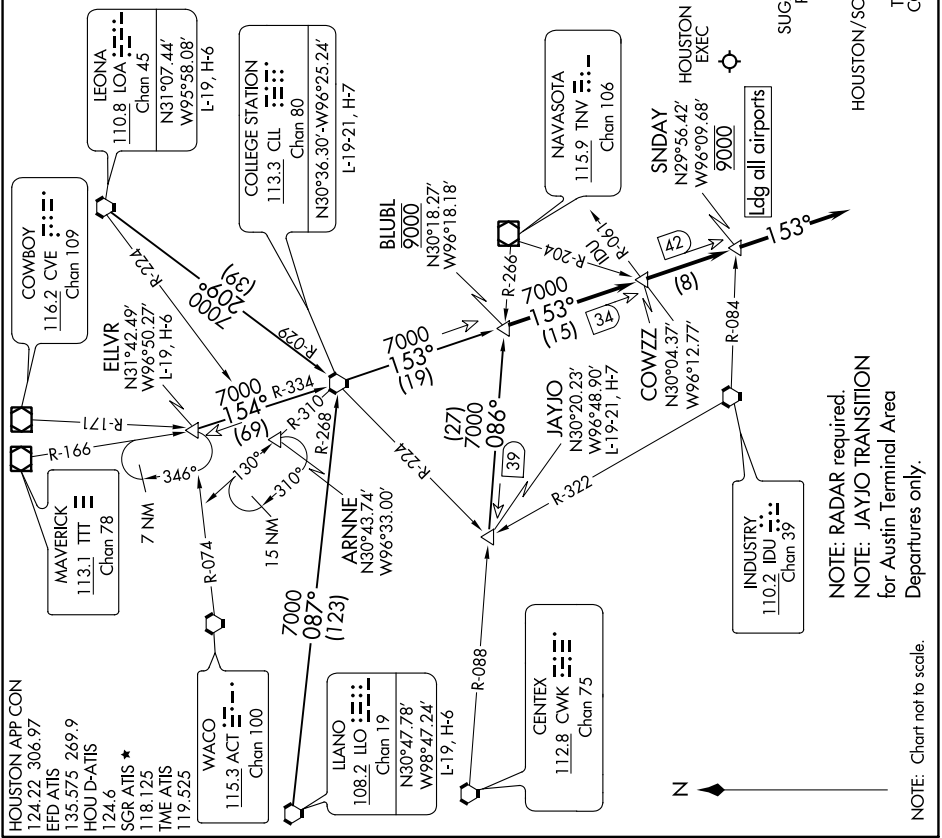

BLUBELL FOUR ARRIVAL

HOUSTON, TEXAS

SC-5, 11 AUG 2022 to 08 SEP 2022

ARRIVAL ROUTE DESCRIPTION

COLLEGE STATION TRANSITION (CLL.BLUBL4):
From over CLL VORTAC on CLL R-153 to BLUBL. Thence . . . .

ELIVR TRANSITION (ELIVR.BLUBL4): From over ELIVR on CLL R-334 to CLL VORTAC, then on CLL R-153 to BLUBL. Thence . . . .

JAYJO TRANSITION (JAYJO.BLUBL4): From over JAYJO on TNV R-266 to BLUBL. Thence . . . .

LEONA TRANSITION (LOA.BLUBL4): From over LOA VORTAC on LOA R-209 and CLL R-029 to CLL VORTAC, then on CLL R-153 to BLUBL. Thence . . . .

ILANO TRANSITION (ILO.BLUBL4): From over ILO VORTAC on ILO R-087 and CLL R-268 to CLL VORTAC, then on CLL R-153 to BLUBL. Thence . . . .

. . . . From over BLUBL on CLL R-153 to cross SNDAY at 9000, from SNDAY fly heading 153°. Expect vectors to final approach course at or prior to SNDAY.

SC-5, 11 AUG 2022 to 08 SEP 2022

BLUBELL FOUR ARRIVAL

HOUSTON, TEXAS