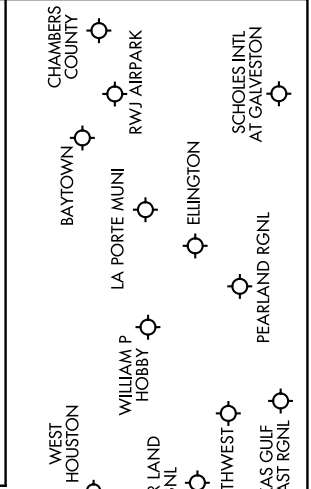

BLUBELL FOUR ARRIVAL

HOUSTON, TEXAS

SC-5, 11 AUG 2022 to 08 SEP 2022

ARRIVAL ROUTE DESCRIPTION

COLLEGE STATION TRANSITION (CLL.BLUBL4):
From over CLL VORTAC on CLL R-153 to BLUBL. Thence . . . .

ELIVR TRANSITION (ELIVR.BLUBL4): From over ELIVR on CLL R-334 to CLL VORTAC, then on CLL R-153 to BLUBL. Thence . . . .

JAYJO TRANSITION (JAYJO.BLUBL4): From over JAYJO on TNV R-266 to BLUBL. Thence . . . .

LEONA TRANSITION (LOA.BLUBL4): From over LOA VORTAC on LOA R-209 and CLL R-029 to CLL VORTAC, then on CLL R-153 to BLUBL. Thence . . . .

ILANO TRANSITION (ILO.BLUBL4): From over ILO VORTAC on ILO R-087 and CLL R-268 to CLL VORTAC, then on CLL R-153 to BLUBL. Thence . . . .

. . . . From over BLUBL on CLL R-153 to cross SNDAY at 9000, from SNDAY fly heading 153°. Expect vectors to final approach course at or prior to SNDAY.

SC-5, 11 AUG 2022 to 08 SEP 2022

BLUBELL FOUR ARRIVAL

HOUSTON, TEXAS