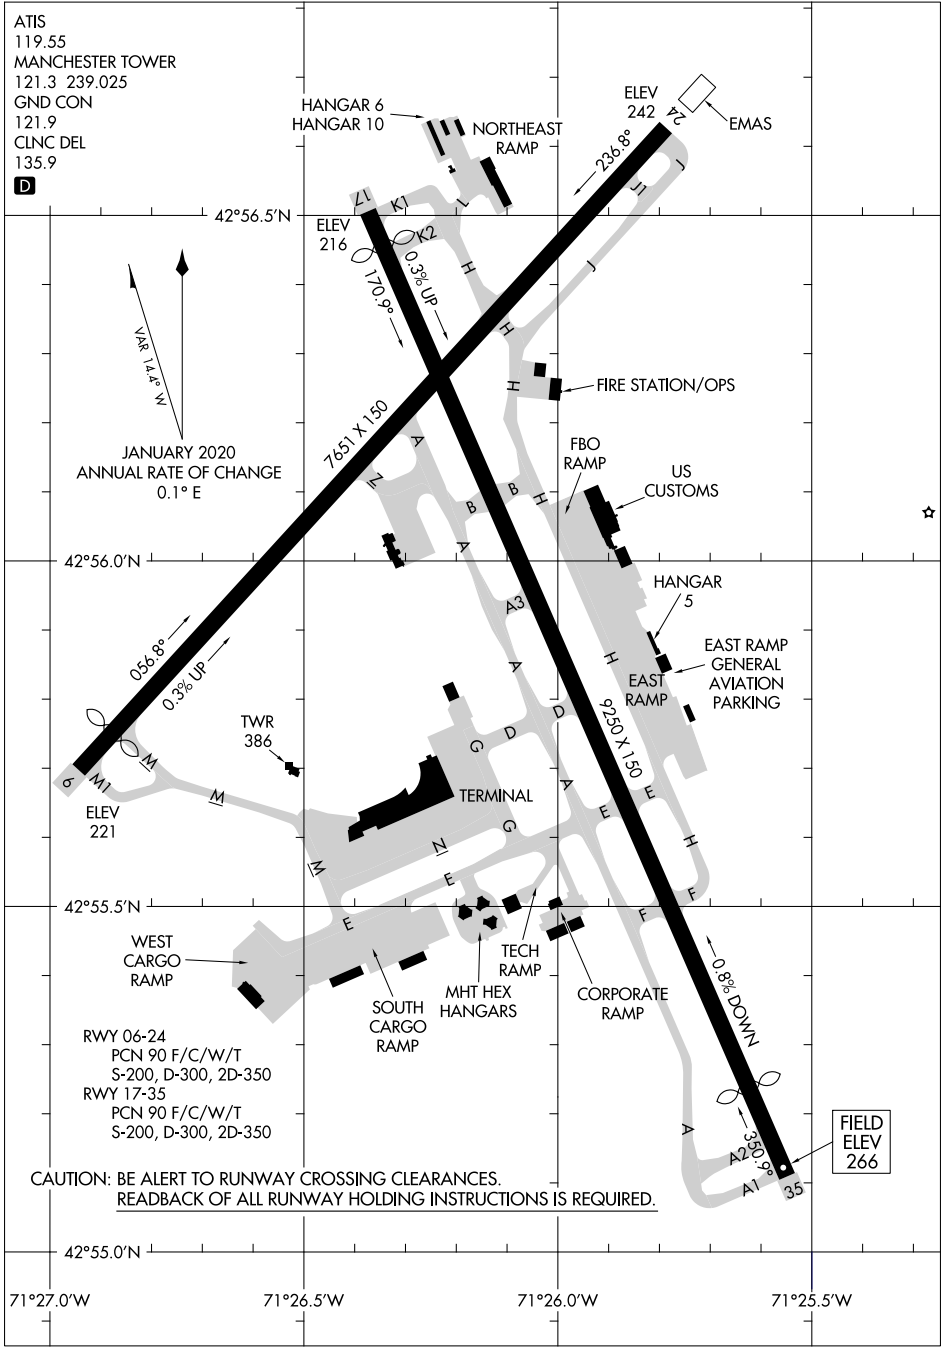

22195

AIRPORT DIAGRAM

AL-246 (FAA)

MANCHESTER BOSTON RGNL (MHT)
MANCHESTER, NEW HAMPSHIRE

ATIS
 119.55
 MANCHESTER TOWER
 121.3 239.025
 GND CON
 121.9
 CLNC DEL
 135.9

NE-1, 11 AUG 2022 to 08 SEP 2022

NE-1, 11 AUG 2022 to 08 SEP 2022