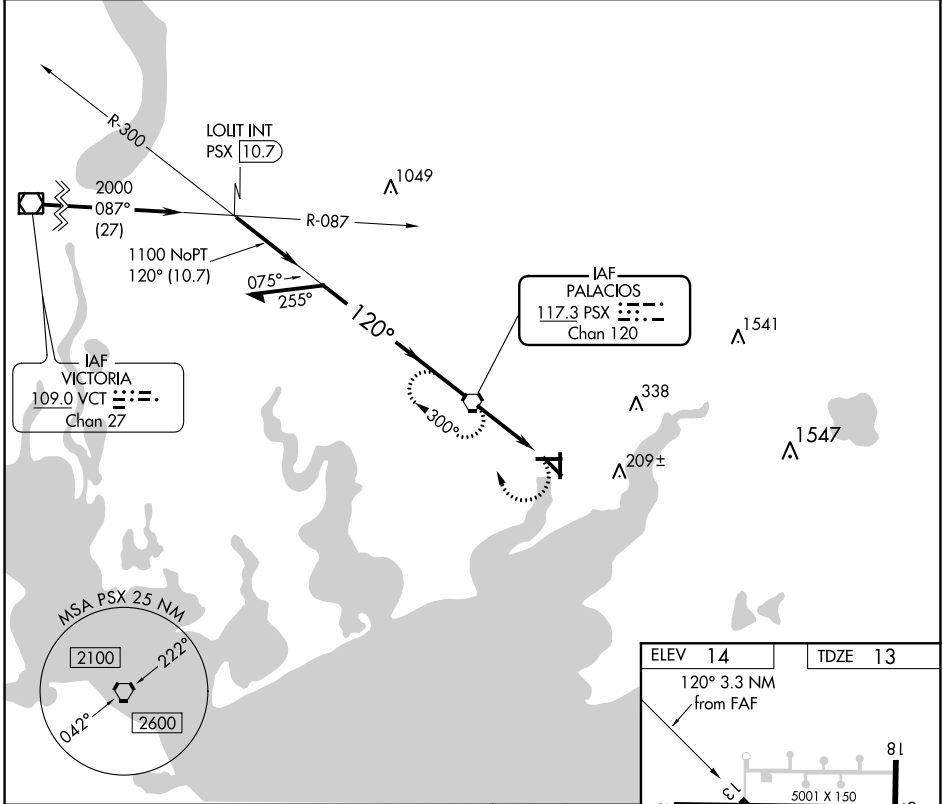

VORTAC PSX 117.3 Chan 120	APP CRS 120°	Rwy Idg TDZE 13 Apt Elev 14	5001
---	------------------------	---	-------------

VOR RWY 13

PALACIOS MUNI (PSX)

⚠ When local altimeter setting not received, use Port Lavaca altimeter setting:
⚠ Increase all MDA 60 feet and LNAV Cat C/D and Circling Cat C/D
 visibility ¼ SM. Rwy 13 helicopter visibility reduction below ¾ SM NA.
 Circling Rwy 8, 18, 26, 31, 36 NA at night.

MISSED APPROACH: Climbing right turn to 2000 direct PSX VORTAC and hold.

ASOS
118.025

HOUSTON CENTER
128.6 360.8

UNICOM
122.8 (CTAF) 0

SC-5, 11 AUG 2022 to 08 SEP 2022

SC-5, 11 AUG 2022 to 08 SEP 2022

CATEGORY	A	B	C	D
S-13	380-1	367 (400-1)		380-1¼ 367 (400-1¼)
CIRCLING	460-1 446 (500-1)	480-1 466 (500-1)	560-1½ 546 (600-1½)	700-2¼ 686 (700-2¼)

REIL Rwys 13 and 31
MIRL Rwy 13-31 0

FAF to MAP 3.3 NM

Knots	60	90	120	150	180
Min:Sec	3:18	2:12	1:39	1:19	1:06