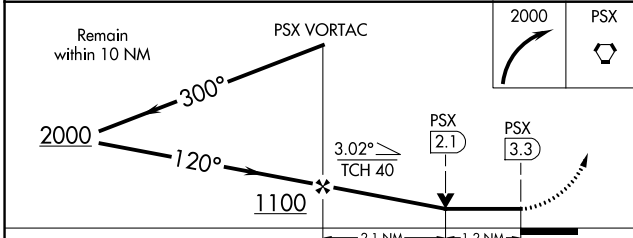

MISSED APPROACH: Climbing right turn to 2000 direct PSX VORTAC and hold.

ASOS
118.025

HOUSTON CENTER
128.6 360.8

UNICOM
122.8 (CTAF) 0

SC-5, 11 AUG 2022 to 08 SEP 2022

SC-5, 11 AUG 2022 to 08 SEP 2022

CATEGORY	A	B	C	D
S-13	380-1	367 (400-1)		380-1¼ 367 (400-1¼)
CIRCLING	460-1 446 (500-1)	480-1 466 (500-1)	560-1½ 546 (600-1½)	700-2¼ 686 (700-2¼)