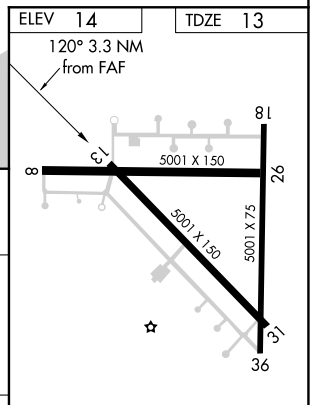

MISSED APPROACH: Climbing right turn to 2000 direct PSX VORTAC and hold.

ASOS
118.025

HOUSTON CENTER
128.6 360.8

UNICOM
122.8 (CTAF) 0

SC-5, 11 AUG 2022 to 08 SEP 2022

SC-5, 11 AUG 2022 to 08 SEP 2022

CATEGORY	A	B	C	D
S-13	380-1	367 (400-1)		380-1¼ 367 (400-1¼)
CIRCLING	460-1 446 (500-1)	480-1 466 (500-1)	560-1½ 546 (600-1½)	700-2¼ 686 (700-2¼)