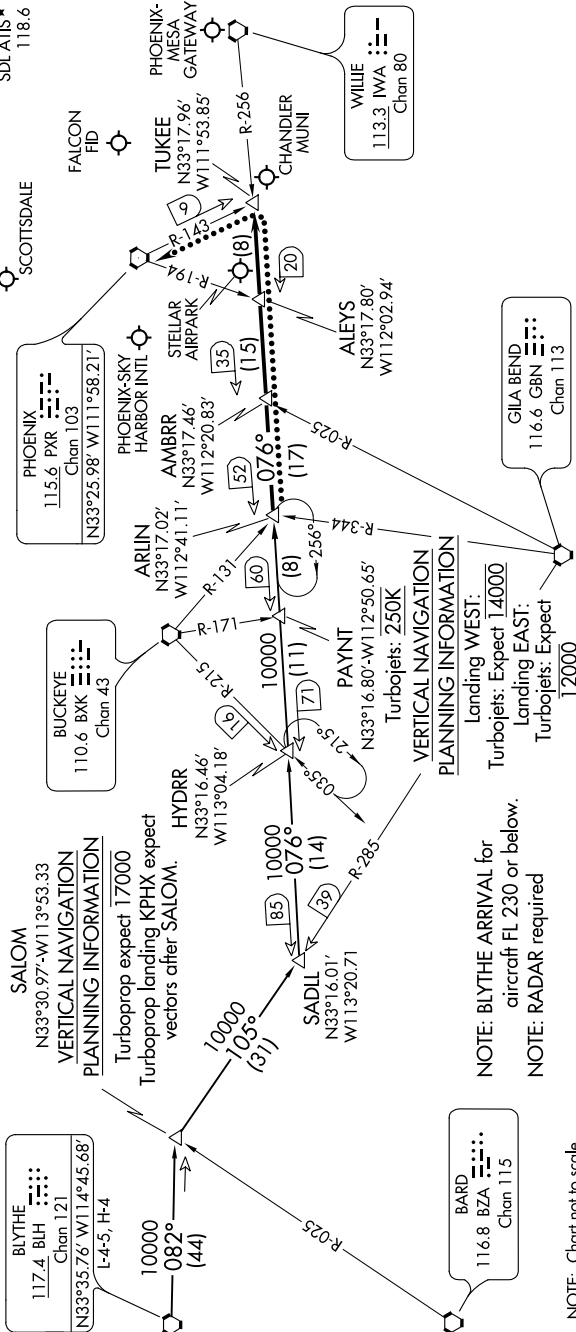

BLYTHE FIVE ARRIVAL

AL-322 (FAA)

PHOENIX, ARIZONA

SW-4, 11 AUG 2022 to 08 SEP 2022

ARRIVAL ROUTE DESCRIPTION

BLYTHE TRANSITION (BLH.BLH5): From over BLH VORTAC on BLH R-082 to SALOM, then on GBN R-285 and IWA R-256 to ARLIN. Thence

PHOENIX SKY HARBOR INTL: Rwy 7L/R or 8: From over ARLIN, expect vectors to final approach course; Rwy 25L/R or 26: From over ARLIN, on IWA R-256 to TUKEE. Expect vectors to final approach course prior to TUKEE.

SATELLITE AIRPORTS: Expect vectors after passing SALOM.

LOST COMMUNICATIONS: After ARLIN, on IWA R-256 and PXR R-143 to PXR VORTAC.

BLYTHE FIVE ARRIVAL
(BLH.BLH5) 27APR17

PHOENIX, ARIZONA

SW-4, 11 AUG 2022 to 08 SEP 2022

NOTE: Chart not to scale.