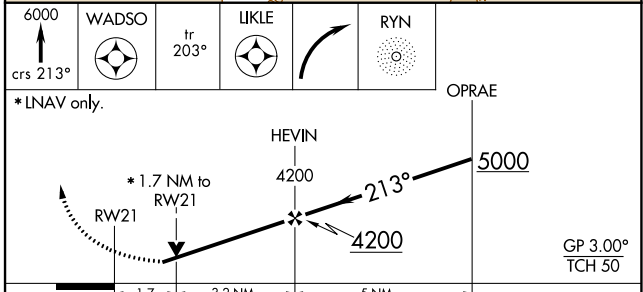

APP CRS 213°	Rwy Idg TDZE Apt Elev	6000 2572 2643
------------------------	-----------------------------	---

RNAV (GPS) RWY 21

TUCSON INTL (TUS)

RNP APCH.		MISSED APPROACH: Climb to 6000 on course 213° to WADSO and track 203° to LIKLE and right turn direct RYN NDB and hold.				
		ATIS 123.8 279.65	TUCSON APP CON 119.4 318.1	TUCSON TOWER 118.3 257.8	GND CON 124.4 348.6	CLNC DEL 126.65 326.2

SW-4, 11 AUG 2022 to 08 SEP 2022

SW-4, 11 AUG 2022 to 08 SEP 2022

ELEV 2643	D	TDZE 2572
-----------	----------	-----------

CATEGORY	A	B	C	D
LNAV/VNAV DA	3145-2		573 (600-2)	
LNAV MDA	3160-1	588 (600-1)	3160-1½ 588 (600-1½)	3160-1¾ 588 (600-1¾)
CIRCLING	3160-1 517 (600-1)	3220-1 577 (600-1)	3220-1½ 577 (600-1½)	3660-3 1017 (1100-3)