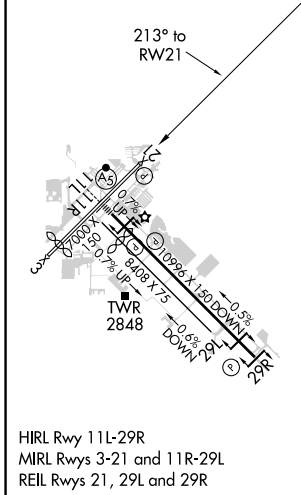

APP CRS 213°	Rwy Idg TDZE Apt Elev	6000 2572 2643
------------------------	-----------------------------	---

RNAV (GPS) RWY 21

TUCSON INTL (TUS)

RNP APCH.		MISSED APPROACH: Climb to 6000 on course 213° to WADSO and track 203° to LIKLE and right turn direct RYN NDB and hold.				
		ATIS 123.8 279.65	TUCSON APP CON 119.4 318.1	TUCSON TOWER 118.3 257.8	GND CON 124.4 348.6	CLNC DEL 126.65 326.2

SW-4, 11 AUG 2022 to 08 SEP 2022

SW-4, 11 AUG 2022 to 08 SEP 2022

ELEV 2643	D	TDZE 2572
-----------	----------	-----------

CATEGORY	A	B	C	D
LNAV/VNAV DA	3145-2		573 (600-2)	
LNAV MDA	3160-1	588 (600-1)	3160-1½ 588 (600-1½)	3160-1¾ 588 (600-1¾)
CIRCLING	3160-1 517 (600-1)	3220-1 577 (600-1)	3220-1½ 577 (600-1½)	3660-3 1017 (1100-3)