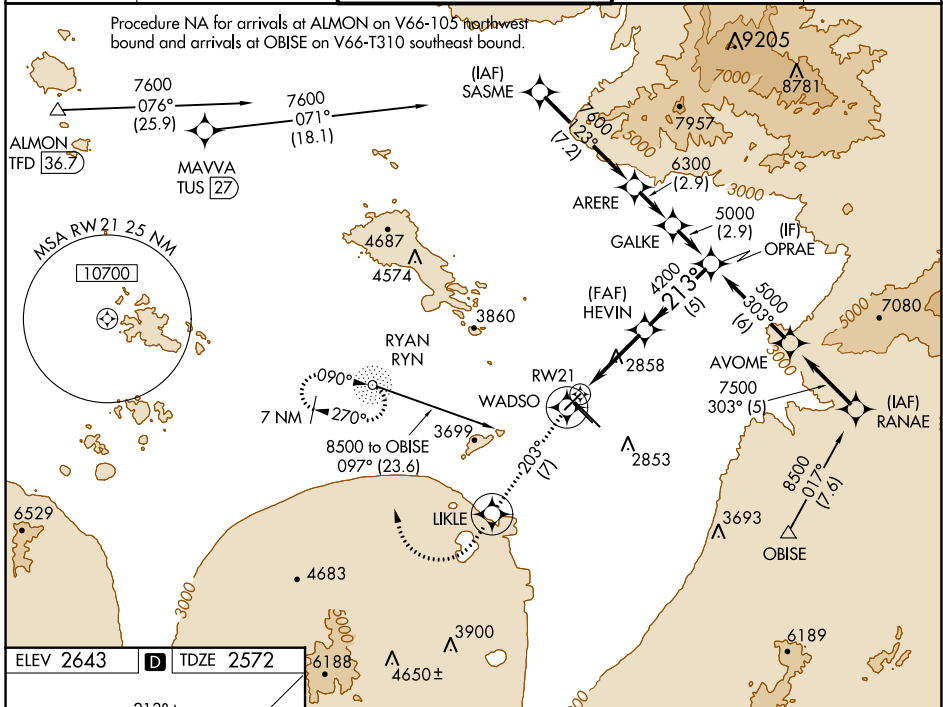

APP CRS 213°	Rwy Idg TDZE Apt Elev	6000 2572 2643
------------------------	-----------------------------	---

RNAV (GPS) RWY 21

TUCSON INTL (TUS)

RNP APCH.		MISSED APPROACH: Climb to 6000 on course 213° to WADSO and track 203° to LIKLE and right turn direct RYN NDB and hold.				
		ATIS 123.8 279.65	TUCSON APP CON 119.4 318.1	TUCSON TOWER 118.3 257.8	GND CON 124.4 348.6	CLNC DEL 126.65 326.2

SW-4, 11 AUG 2022 to 08 SEP 2022

SW-4, 11 AUG 2022 to 08 SEP 2022

ELEV 2643	D	TDZE 2572
-----------	----------	-----------

CATEGORY	A	B	C	D
LNAV/VNAV DA	3145-2		573 (600-2)	
LNAV MDA	3160-1	588 (600-1)	3160-1½ 588 (600-1½)	3160-1¾ 588 (600-1¾)
CIRCLING	3160-1 517 (600-1)	3220-1 577 (600-1)	3220-1½ 577 (600-1½)	3660-3 1017 (1100-3)