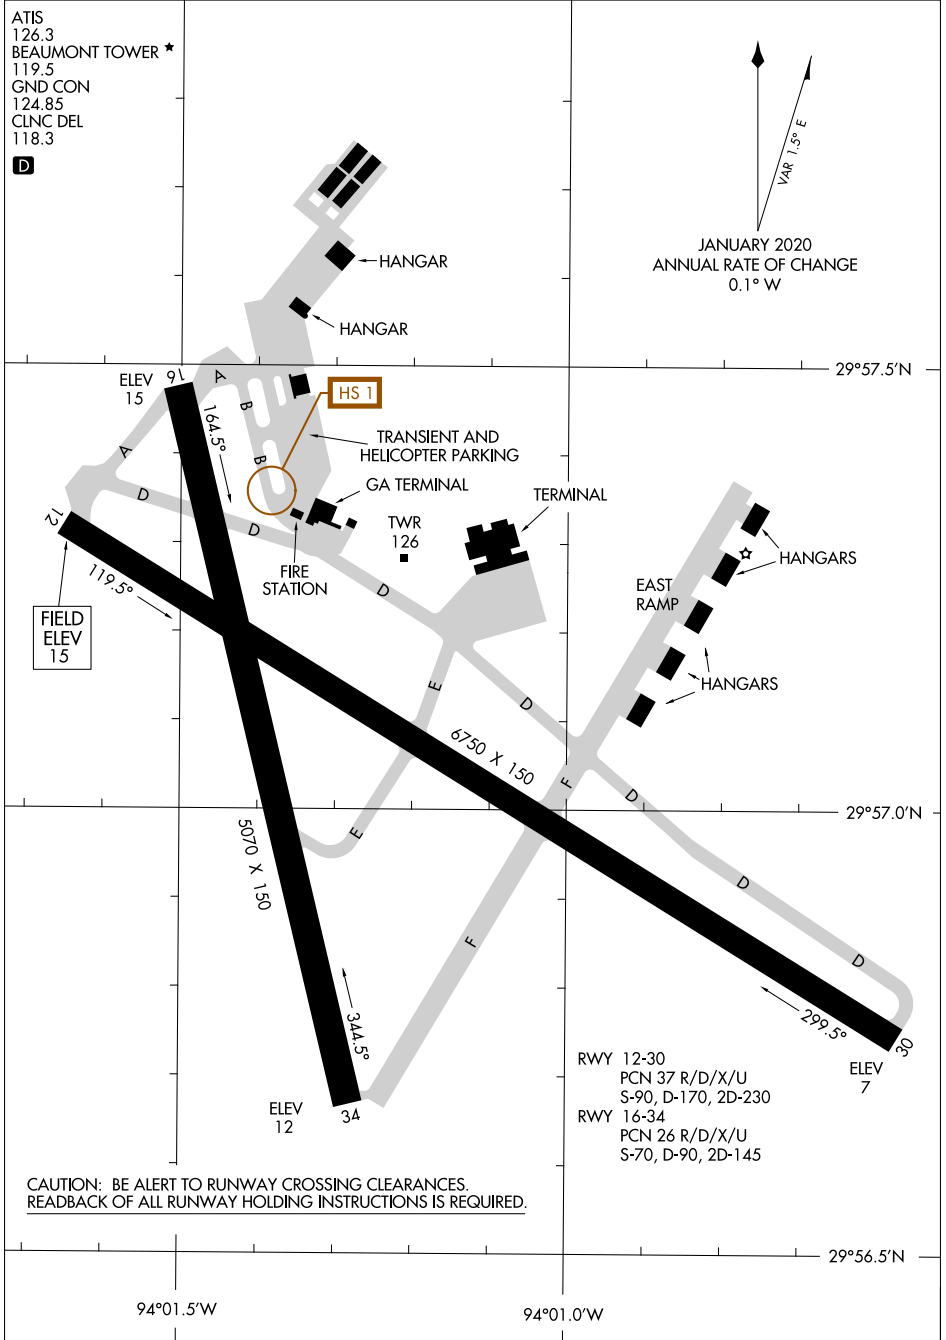

AIRPORT DIAGRAM

AL-521 (FAA)

JACK BROOKS RGNL (BPT)
BEAUMONT/PORT ARTHUR, TEXAS

ATIS 126.3
 BEAUMONT TOWER ★ 119.5
 GND CON 124.85
 CLNC DEL 118.3
D

JANUARY 2020
 ANNUAL RATE OF CHANGE
 0.1° W

SC-5, 11 AUG 2022 to 08 SEP 2022

SC-5, 11 AUG 2022 to 08 SEP 2022

CAUTION: BE ALERT TO RUNWAY CROSSING CLEARANCES.
 READBACK OF ALL RUNWAY HOLDING INSTRUCTIONS IS REQUIRED.

AIRPORT DIAGRAM

BEAUMONT/PORT ARTHUR, TEXAS
JACK BROOKS RGNL (BPT)