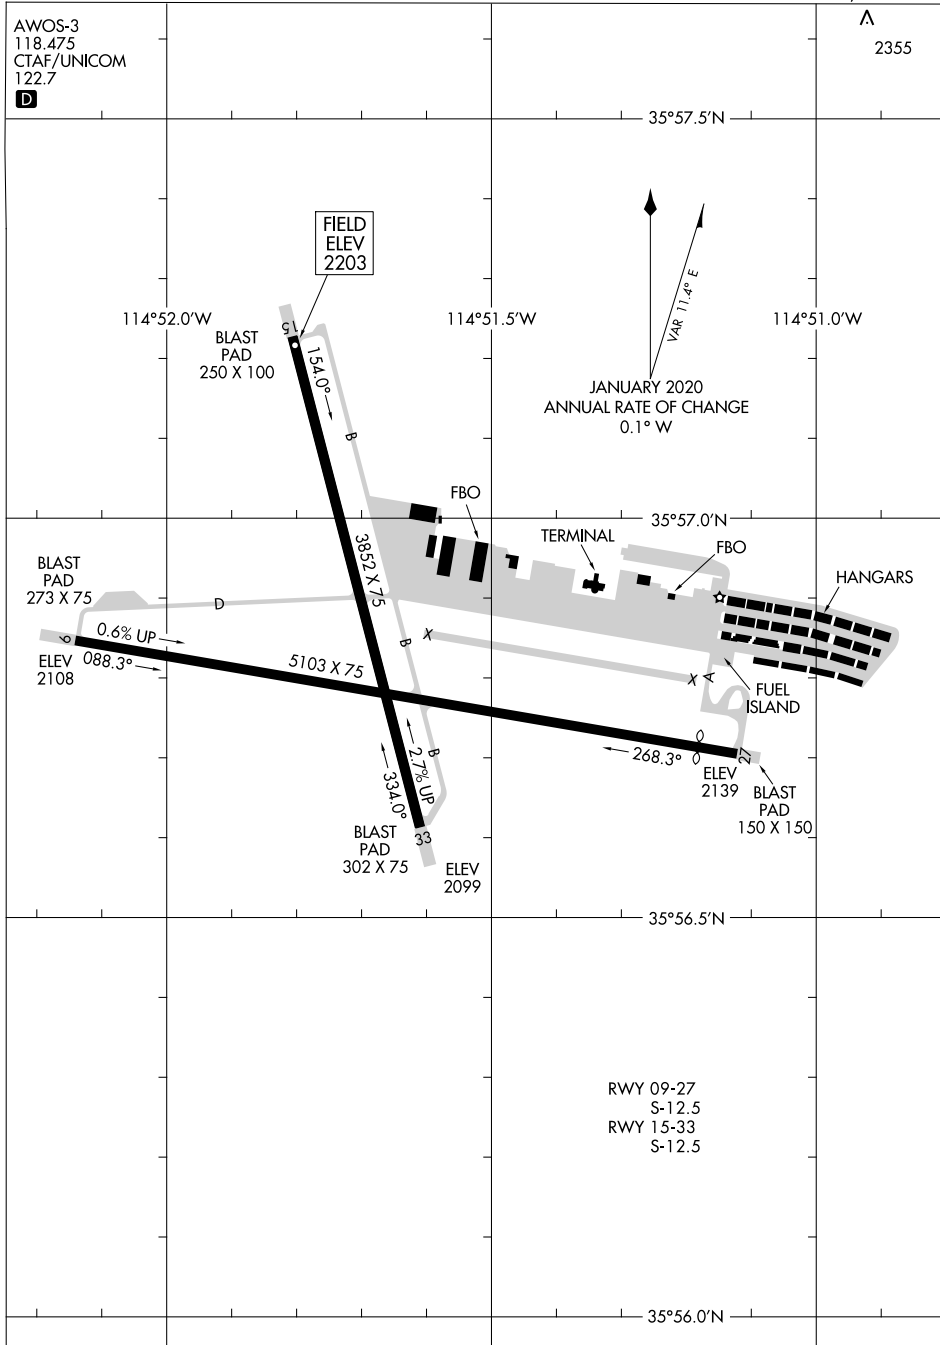

20086

# AIRPORT DIAGRAM

AL-612 (FAA)

**BOULDER CITY MUNI (BVU)**  
BOULDER CITY, NEVADA

AWOS-3  
118.475  
CTAF/UNICOM  
122.7

A  
2355

SW-4, 11 AUG 2022 to 08 SEP 2022

SW-4, 11 AUG 2022 to 08 SEP 2022

**AIRPORT DIAGRAM**  
20086