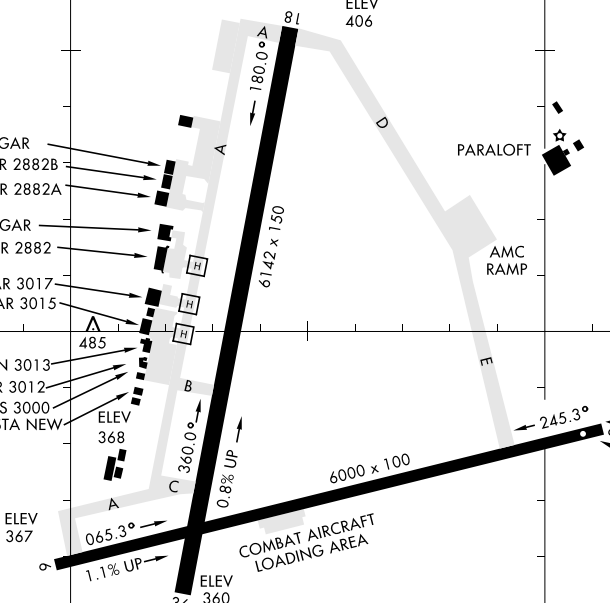

# AIRPORT DIAGRAM

AFD-6341 [USA]

LAGUNA AAF (KLGf)

YUMA PROVING GROUND, ARIZONA

LAGUNA TOWER ★  
 126.20 (CTAF) 242.175  
 GND CON  
 121.8 229.4

32°53'N

JULY 2020  
 ANNUAL RATE OF CHANGE  
 0.1° W

- HANGAR
- HANGAR 2882B
- HANGAR 2882A
- HANGAR
- HANGAR 2882
- HANGAR 3017
- HANGAR 3015

- FIRE STATION 3013
- CONTROL TOWER 3012
- BASE OPS 3000
- FIRE STA NEW

32°52'N

FIELD  
 ELEV  
 433

RWY 6-24  
 PCN 68 F/B/W/T  
 RWY 18-36  
 PCN 56 F/B/W/T

COMBAT AIRCRAFT  
 LOADING AREA

SW-4, 11 AUG 2022 to 08 SEP 2022

SW-4, 11 AUG 2022 to 08 SEP 2022

11.4°24'W

11.4°23'W

32°51'N