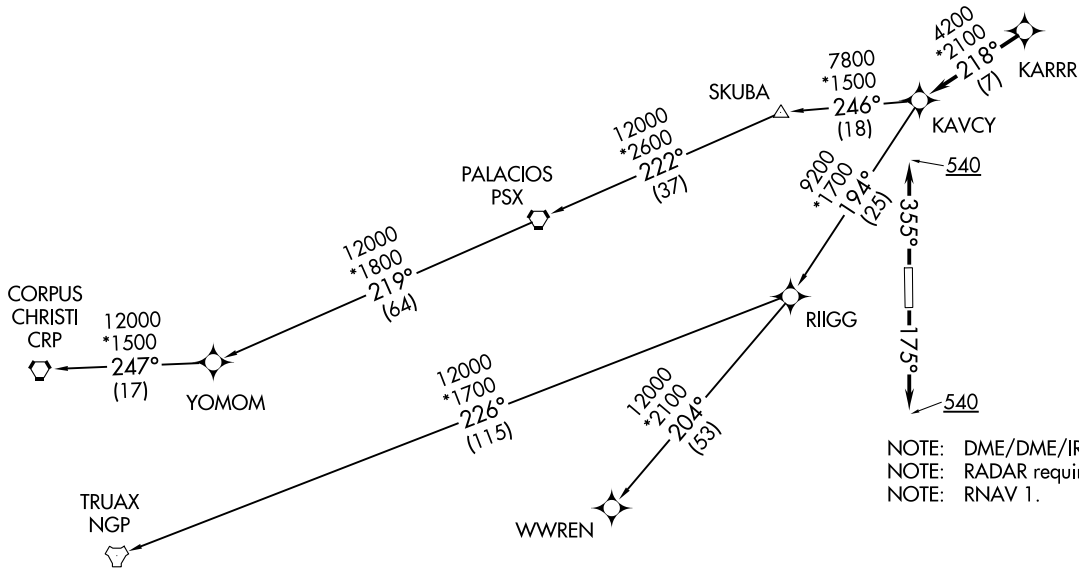

**TOP ALTITUDE:
ASSIGNED BY ATC**

(KARRR6.KARRR) 13339
KARRR SIX DEPARTURE (RNAV)

AL-6453 (FAA)

TEXAS GULF COAST RGNL (LBBX)
ANGLETON/LAKE JACKSON, TEXAS

ASOS
119.925
CTAF
123.0
CLNC DEL
125.2
HOUSTON DEP CON
134.45 284.0

TAKEOFF MINIMUMS

Rwys 17, 35:
Standard with minimum climb of 500' per NM to 540.

NOTE: DME/DME/IRU or GPS required.
NOTE: RADAR required.
NOTE: RNAV 1.

(NARRATIVE ON FOLLOWING PAGE)

NOTE: Chart not to scale.

KARRR SIX DEPARTURE (RNAV)
(KARRR6.KARRR) 05DEC19

ANGLETON/LAKE JACKSON, TEXAS
TEXAS GULF COAST RGNL (LBBX)