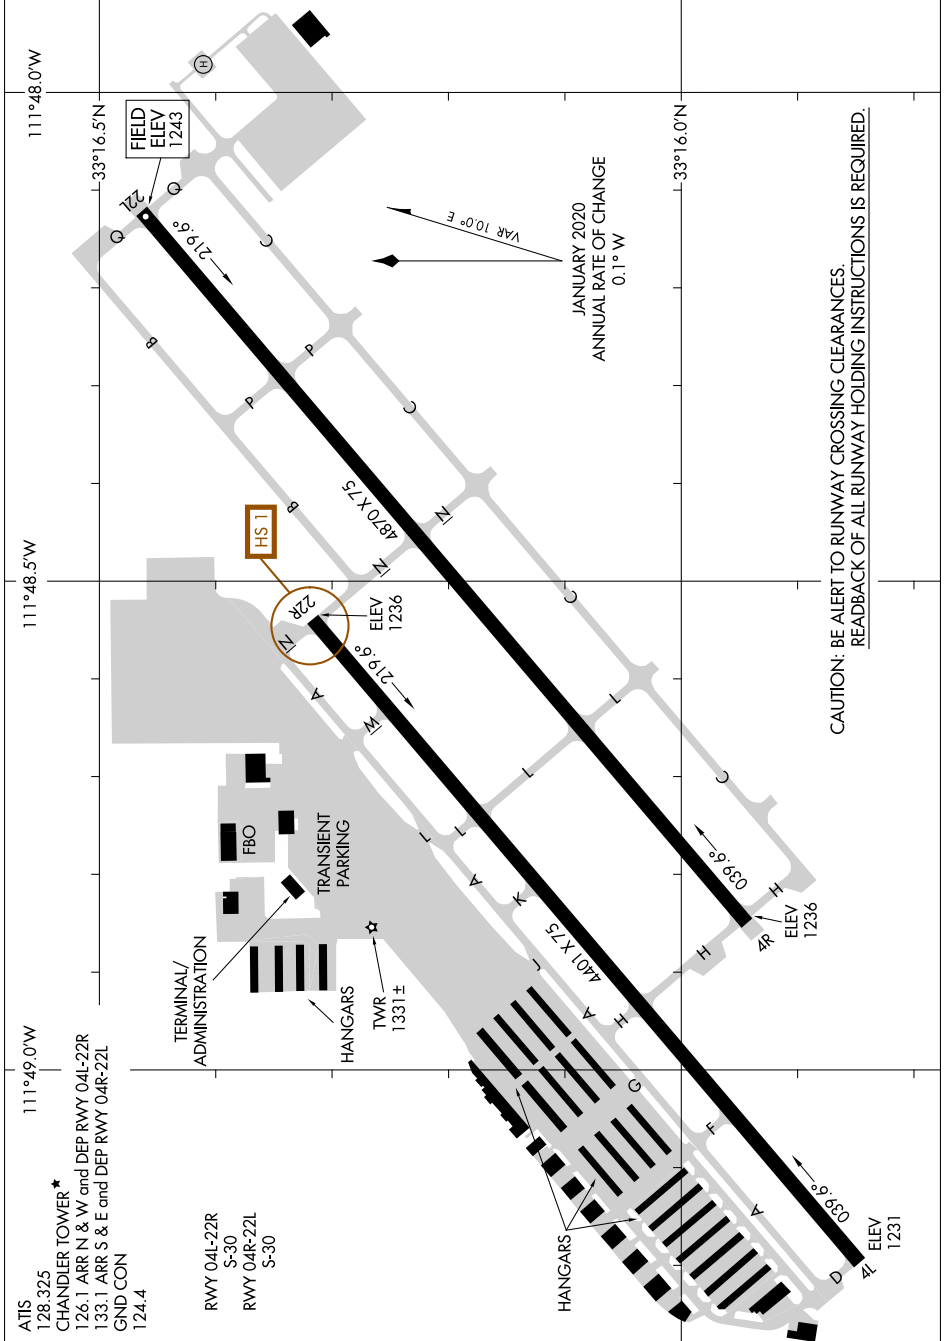

# AIRPORT DIAGRAM

AL-6494 (FAA)

CHANDLER MUNI (CHD)  
CHANDLER, ARIZONA

SW-4, 11 AUG 2022 to 08 SEP 2022

SW-4, 11 AUG 2022 to 08 SEP 2022

# AIRPORT DIAGRAM

CHANDLER, ARIZONA  
CHANDLER MUNI (CHD)