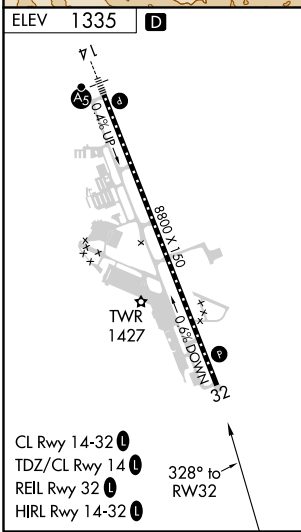

APP CRS	Rwy Idg	N/A
328°	TDZE	N/A
	Apt Elev	1335

RNAV (GPS)-D

ROGUE VALLEY INTL-MEDFORD (MFR)

RNP APCH.		MISSED APPROACH: Climb to 7800 direct OED VORTAC and hold, continue climb-in-hold to 7800.	
Circling NA for Cats C and D northeast of Rwy 14-32. -3°C			

ATIS	CASCADE APP CON *	MEDFORD TOWER *	GND CON	UNICOM
127.25	124.3 379.9	119.4 (CTAF) 257.8	121.8	122.95

7800	OED	VGSi and descent angles not coincident (VGSi Angle 3.00/TCH 50).		7 NM Holding Pattern
		HURLO 6 NM to RW32	GOLD	SUXCI
		BRKET		
		328°	148°	10000
		← 328°		
		6 NM	4 NM	3.6 NM
		6.90° TCH 55	7400	8500
		5800		

CATEGORY	A	B	C	D
CIRCLING	3600-1¼ 2265 (2300-1¼)	3600-1½ 2265 (2300-1½)	3600-3	2265 (2300-3)

NW-1, 08 SEP 2022 to 06 OCT 2022

NW-1, 08 SEP 2022 to 06 OCT 2022