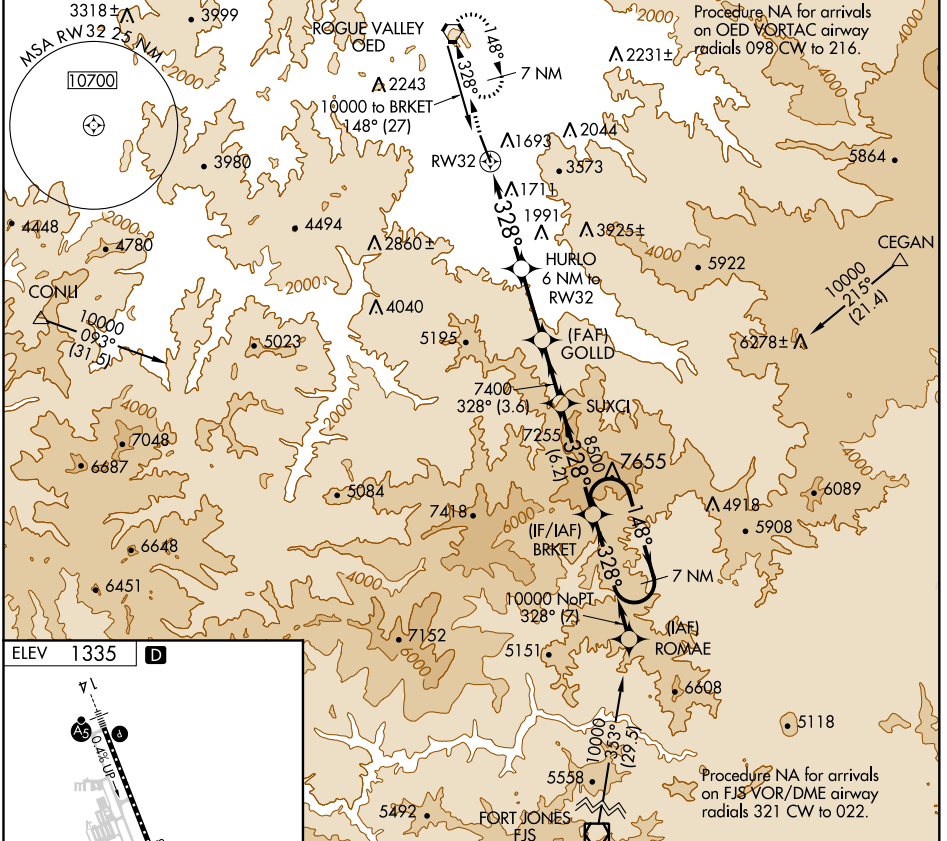

APP CRS	Rwy Idg	N/A
328°	TDZE	N/A
	Apt Elev	1335

RNAV (GPS)-D

ROGUE VALLEY INTL-MEDFORD (MFR)

RNP APCH.		MISSED APPROACH: Climb to 7800 direct OED VORTAC and hold, continue climb-in-hold to 7800.	
Circling NA for Cats C and D northeast of Rwy 14-32. -3°C			

ATIS	CASCADE APP CON *	MEDFORD TOWER *	GND CON	UNICOM
127.25	124.3 379.9	119.4 (CTAF) 257.8	121.8	122.95

7800	OED	VGSi and descent angles not coincident (VGSi Angle 3.00/TCH 50).		7 NM Holding Pattern
		HURLO 6 NM to RW32	GOLD	SUXCI
		BRKET		
		328°	148°	10000
		← 328°		
		6 NM	4 NM	3.6 NM
		6.90° TCH 55	7400	8500
		5800		

CATEGORY	A	B	C	D
CIRCLING	3600-1¼ 2265 (2300-1¼)	3600-1½ 2265 (2300-1½)	3600-3	2265 (2300-3)

NW-1, 08 SEP 2022 to 06 OCT 2022

NW-1, 08 SEP 2022 to 06 OCT 2022