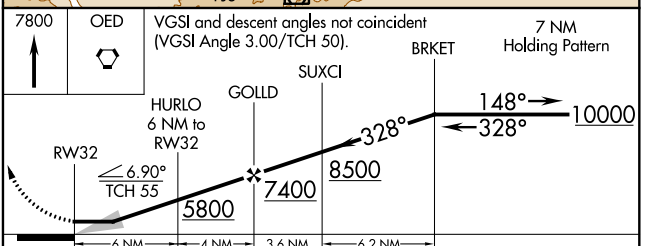

APP CRS	Rwy Idg	N/A
328°	TDZE	N/A
	Apt Elev	1335

RNAV (GPS)-D

ROGUE VALLEY INTL-MEDFORD (MFR)

RNP APCH.		MISSED APPROACH: Climb to 7800 direct OED VORTAC and hold, continue climb-in-hold to 7800.	
Circling NA for Cats C and D northeast of Rwy 14-32. -3°C			

ATIS	CASCADE APP CON *	MEDFORD TOWER *	GND CON	UNICOM
127.25	124.3 379.9	119.4 (CTAF) 257.8	121.8	122.95

7800	OED	VGSi and descent angles not coincident (VGSi Angle 3.00/TCH 50).		7 NM Holding Pattern
		HURLO 6 NM to RW32	GOLD	SUXCI
		BRKET		
		328°	148°	10000
		← 328°		
		6 NM	4 NM	3.6 NM
		6.90° TCH 55	7400	8500
		5800		

CATEGORY	A	B	C	D
CIRCLING	3600-1¼ 2265 (2300-1¼)	3600-1½ 2265 (2300-1½)	3600-3	2265 (2300-3)

NW-1, 08 SEP 2022 to 06 OCT 2022

NW-1, 08 SEP 2022 to 06 OCT 2022