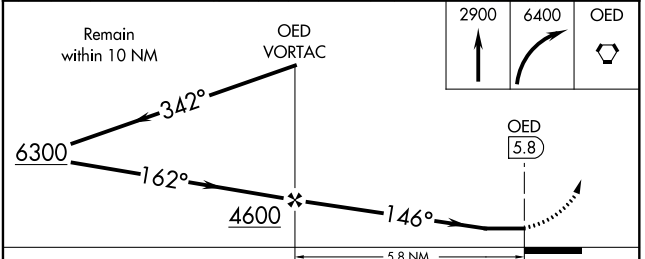

VORTAC OED 113.6 Chan 83	APP CRS 146°	Rwy Idg TDZE Apt Elev 1335	N/A N/A 1335

VOR-A

ROGUE VALLEY INTL-MEDFORD (MFR)

⚠ If local altimeter setting not received, procedure NA. Circling NA for Cats C and D northeast of Rwy 14-32.
❄ -3°C

MISSED APPROACH: Climb to 2900 then climbing right turn to 6400 direct OED VORTAC and hold, continue climb-in-hold to 6400.

ATIS 127.25	CASCADE APP CON * 124.3 379.9	MEDFORD TOWER * 119.4 (CTAF) 257.8	GND CON 121.8	UNICOM 122.95

FAF to MAP 5.8 NM	CATEGORY	A	B	C	D
Knots 60 90 120 150 180	CIRCLING	2680-1¼ 1345 (1400-1¼)	2680-1½ 1345 (1400-1½)	2680-3	1345 (1400-3)
Min:Sec 5:48 3:52 2:54 2:19 1:56					

NW-1, 08 SEP 2022 to 06 OCT 2022

NW-1, 08 SEP 2022 to 06 OCT 2022