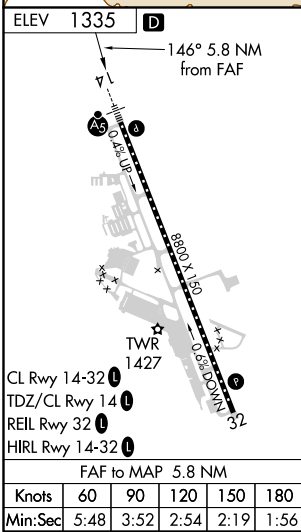

VORTAC OED 113.6 Chan 83	APP CRS 146°	Rwy Idg TDZE Apt Elev 1335	N/A N/A 1335
----------------------------------------------	------------------------	--------------------------------------------	-----------------------------------------

VOR-A

ROGUE VALLEY INTL-MEDFORD (MFR)

⚠ If local altimeter setting not received, procedure NA. Circling NA for Cats C and D northeast of Rwy 14-32.
❄ -3°C

MISSED APPROACH: Climb to 2900 then climbing right turn to 6400 direct OED VORTAC and hold, continue climb-in-hold to 6400.

FAF to MAP 5.8 NM	CATEGORY	A	B	C	D
Knots 60 90 120 150 180	CIRCLING	2680-1¼ 1345 (1400-1¼)	2680-1½ 1345 (1400-1½)	2680-3	1345 (1400-3)
Min:Sec 5:48 3:52 2:54 2:19 1:56					

NW-1, 08 SEP 2022 to 06 OCT 2022