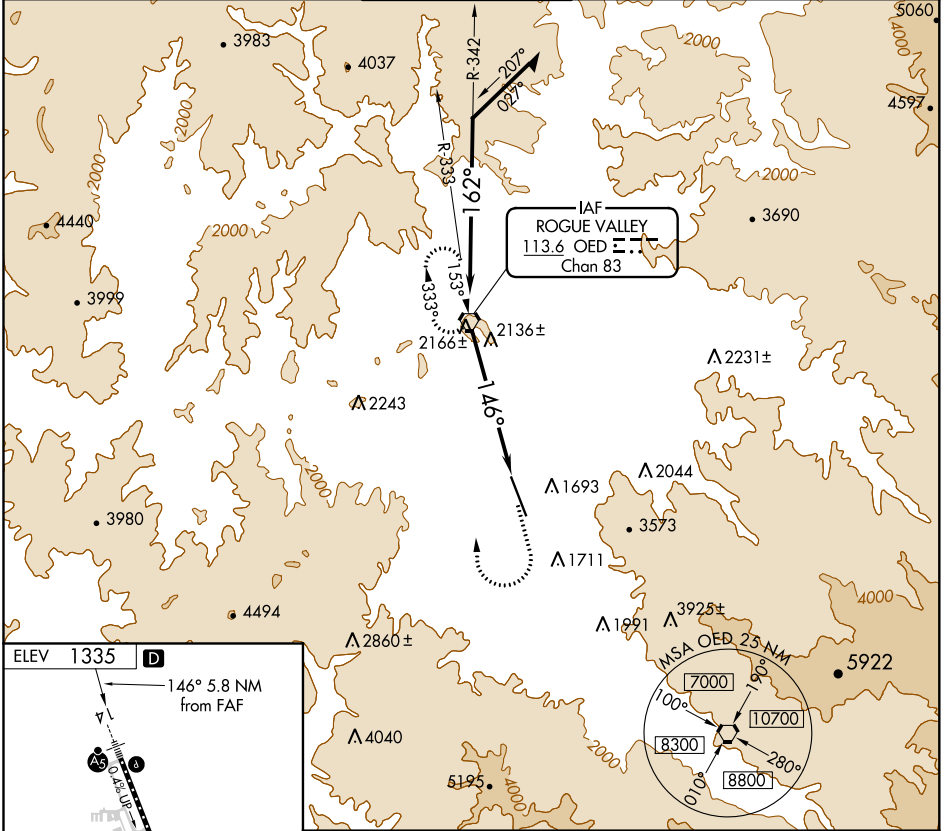

VORTAC OED 113.6 Chan 83	APP CRS 146°	Rwy Idg TDZE Apt Elev 1335	N/A N/A 1335
----------------------------------------------	------------------------	--------------------------------------------	-----------------------------------------

VOR-A

ROGUE VALLEY INTL-MEDFORD (MFR)

⚠ If local altimeter setting not received, procedure NA. Circling NA for Cats C and D northeast of Rwy 14-32.
❄ -3°C

MISSED APPROACH: Climb to 2900 then climbing right turn to 6400 direct OED VORTAC and hold, continue climb-in-hold to 6400.

FAF to MAP 5.8 NM	CATEGORY	A	B	C	D
Knots 60 90 120 150 180	CIRCLING	2680-1¼ 1345 (1400-1¼)	2680-1½ 1345 (1400-1½)	2680-3	1345 (1400-3)
Min:Sec 5:48 3:52 2:54 2:19 1:56					

NW-1, 08 SEP 2022 to 06 OCT 2022

NW-1, 08 SEP 2022 to 06 OCT 2022