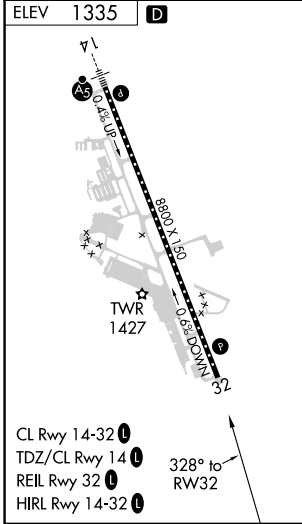

APP CRS	Rwy Idg	N/A
328°	TDZE	N/A
	Apt Elev	1335

RNAV (GPS)-D

ROGUE VALLEY INTL-MEDFORD (MFR)

RNP APCH.		MISSED APPROACH: Climb to 7800 direct OED VORTAC and hold, continue climb-in-hold to 7800.	
<p>Circling NA for Cats C and D northeast of Rwy 14-32.</p> <p>-3°C</p>			

ATIS	CASCADE APP CON *	MEDFORD TOWER *	GND CON	UNICOM
127.25	124.3 379.9	119.4 (CTAF) 257.8	121.8	122.95

CATEGORY	A	B	C	D
CIRCLING	3600-1¼ 2265 (2300-1¼)	3600-1½ 2265 (2300-1½)	3600-3	2265 (2300-3)

NW-1, 26 JAN 2023 to 23 FEB 2023

NW-1, 26 JAN 2023 to 23 FEB 2023