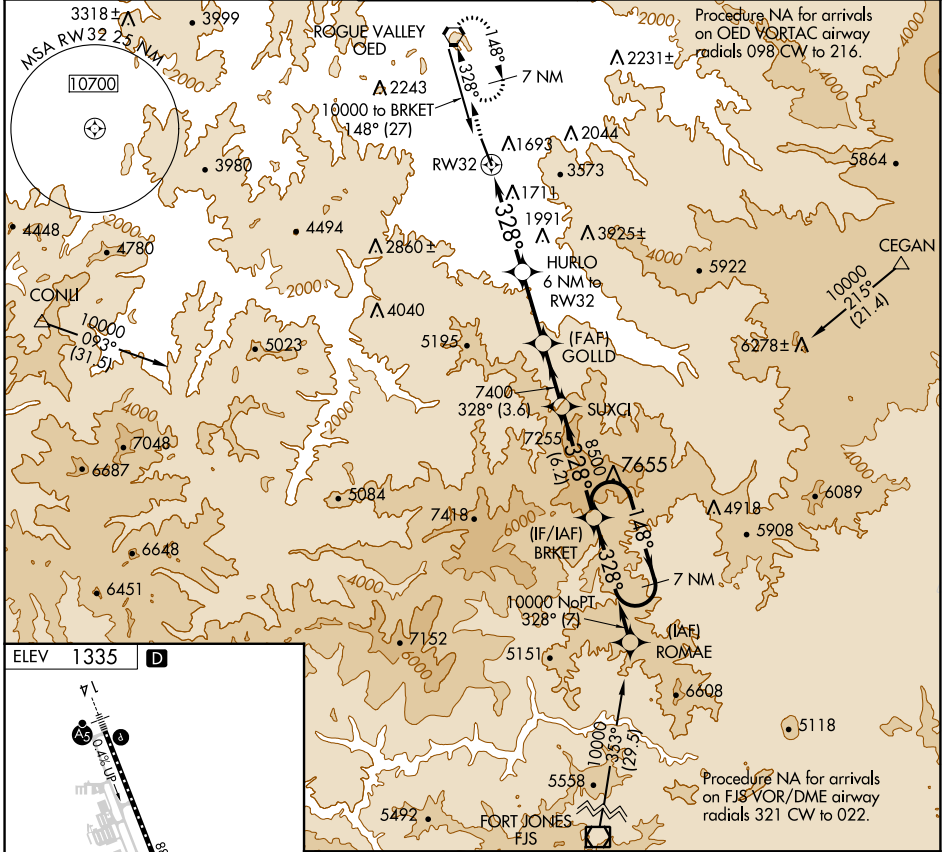

APP CRS	Rwy Idg	N/A
328°	TDZE	N/A
	Apt Elev	1335

RNAV (GPS)-D

ROGUE VALLEY INTL-MEDFORD (MFR)

RNP APCH.		MISSED APPROACH: Climb to 7800 direct OED VORTAC and hold, continue climb-in-hold to 7800.	
<p>Circling NA for Cats C and D northeast of Rwy 14-32.</p> <p>-3°C</p>			

ATIS	CASCADE APP CON *	MEDFORD TOWER *	GND CON	UNICOM
127.25	124.3 379.9	119.4 (CTAF) 257.8	121.8	122.95

CATEGORY	A	B	C	D
CIRCLING	3600-1¼ 2265 (2300-1¼)	3600-1½ 2265 (2300-1½)	3600-3	2265 (2300-3)

NW-1, 26 JAN 2023 to 23 FEB 2023

NW-1, 26 JAN 2023 to 23 FEB 2023