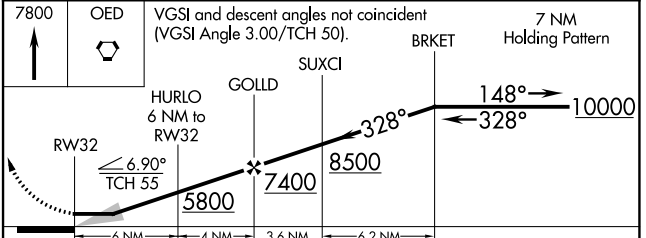

APP CRS	Rwy Idg	N/A
328°	TDZE	N/A
	Apt Elev	1335

RNAV (GPS)-D

ROGUE VALLEY INTL-MEDFORD (MFR)

RNP APCH.		MISSED APPROACH: Climb to 7800 direct OED VORTAC and hold, continue climb-in-hold to 7800.	
<p>Circling NA for Cats C and D northeast of Rwy 14-32.</p> <p>-3°C</p>			

ATIS	CASCADE APP CON *	MEDFORD TOWER *	GND CON	UNICOM
127.25	124.3 379.9	119.4 (CTAF) 257.8	121.8	122.95

CATEGORY	A	B	C	D
CIRCLING	3600-1¼ 2265 (2300-1¼)	3600-1½ 2265 (2300-1½)	3600-3	2265 (2300-3)

NW-1, 26 JAN 2023 to 23 FEB 2023