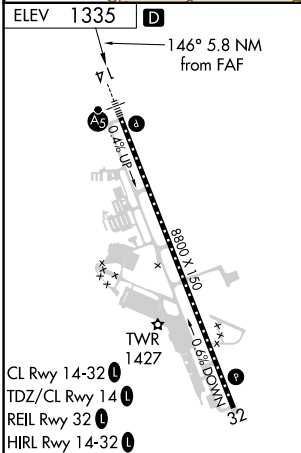

VORTAC OED 113.6 Chan 83	APP CRS 146°	Rwy Idg TDZE Apt Elev 1335	N/A N/A
--	------------------------	--	--------------------------

VOR-A

ROGUE VALLEY INTL-MEDFORD (MFR)

⚠ If local altimeter setting not received, procedure NA.
⚠ Circling NA for Cats C and D northeast of Rwy 14-32.
⚠ -3°C

MISSED APPROACH: Climb to 2900 then climbing right turn to 6400 direct OED VORTAC and hold, continue climb-in-hold to 6400.

ATIS 127.25	CASCADE APP CON * 124.3 379.9	MEDFORD TOWER * 119.4 (CTAF) 257.8	GND CON 121.8	UNICOM 122.95
-----------------------	---	--	-------------------------	-------------------------

NW-1, 26 JAN 2023 to 23 FEB 2023

NW-1, 26 JAN 2023 to 23 FEB 2023

FAF to MAP 5.8 NM					
Knots	60	90	120	150	180
Min:Sec	5:48	3:52	2:54	2:19	1:56

CATEGORY	A	B	C	D
CIRCLING	2680-1¼ 1345 (1400-1¼)	2680-1½ 1345 (1400-1½)	2680-3	1345 (1400-3)