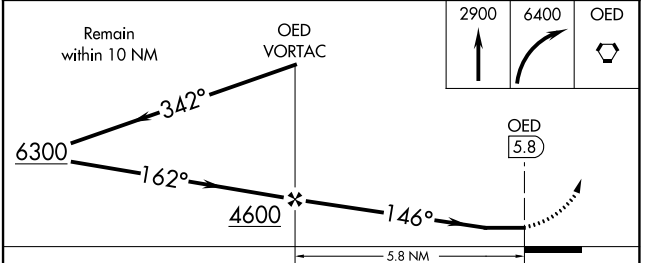

VORTAC OED 113.6 Chan 83	APP CRS 146°	Rwy Idg TDZE Apt Elev 1335	N/A N/A
--	------------------------	--	--------------------------

VOR-A

ROGUE VALLEY INTL-MEDFORD (MFR)

⚠ If local altimeter setting not received, procedure NA.
⚠ Circling NA for Cats C and D northeast of Rwy 14-32.
⚠ -3°C

MISSED APPROACH: Climb to 2900 then climbing right turn to 6400 direct OED VORTAC and hold, continue climb-in-hold to 6400.

ATIS 127.25	CASCADE APP CON * 124.3 379.9	MEDFORD TOWER * 119.4 (CTAF) 257.8	GND CON 121.8	UNICOM 122.95
-----------------------	---	--	-------------------------	-------------------------

NW-1, 26 JAN 2023 to 23 FEB 2023

NW-1, 26 JAN 2023 to 23 FEB 2023

FAF to MAP 5.8 NM					
Knots	60	90	120	150	180
Min:Sec	5:48	3:52	2:54	2:19	1:56

CATEGORY	A	B	C	D
CIRCLING	2680-1¼ 1345 (1400-1¼)	2680-1½ 1345 (1400-1½)	2680-3	1345 (1400-3)