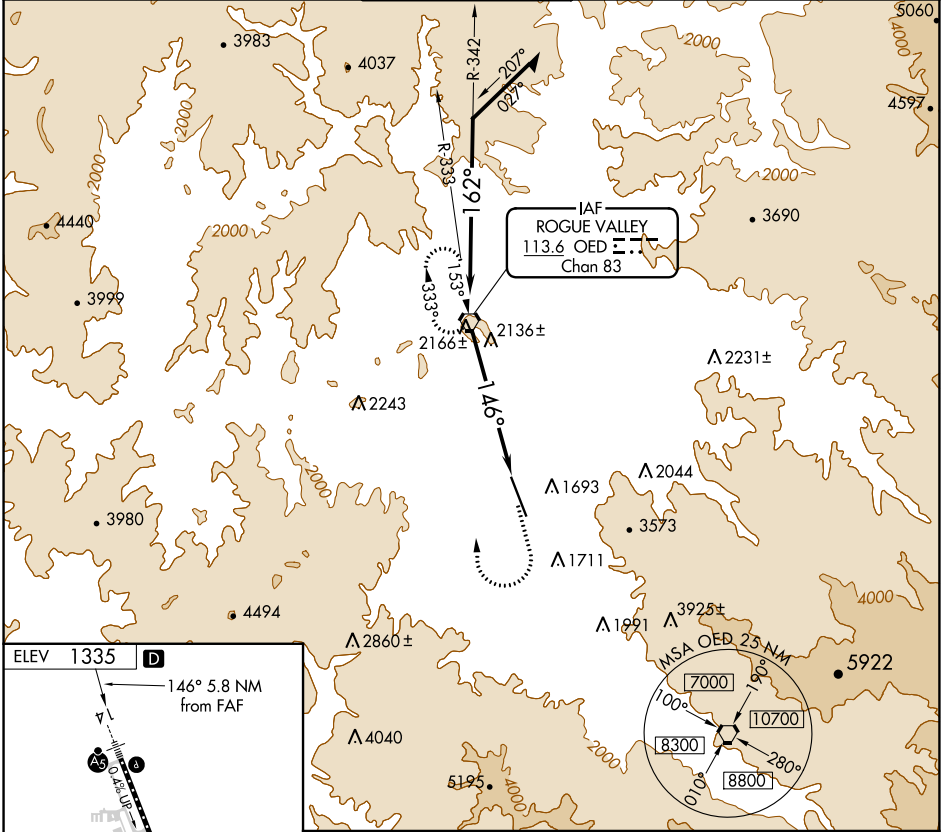

VORTAC OED 113.6 Chan 83	APP CRS 146°	Rwy Idg TDZE Apt Elev 1335	N/A N/A
--	------------------------	--	--------------------------

VOR-A

ROGUE VALLEY INTL-MEDFORD (MFR)

⚠ If local altimeter setting not received, procedure NA.
⚠ Circling NA for Cats C and D northeast of Rwy 14-32.
⚠ -3°C

MISSED APPROACH: Climb to 2900 then climbing right turn to 6400 direct OED VORTAC and hold, continue climb-in-hold to 6400.

ATIS 127.25	CASCADE APP CON * 124.3 379.9	MEDFORD TOWER * 119.4 (CTAF) 257.8	GND CON 121.8	UNICOM 122.95
-----------------------	---	--	-------------------------	-------------------------

NW-1, 26 JAN 2023 to 23 FEB 2023

NW-1, 26 JAN 2023 to 23 FEB 2023

FAF to MAP 5.8 NM					
Knots	60	90	120	150	180
Min:Sec	5:48	3:52	2:54	2:19	1:56

CATEGORY	A	B	C	D
CIRCLING	2680-1¼ 1345 (1400-1¼)	2680-1½ 1345 (1400-1½)	2680-3	1345 (1400-3)