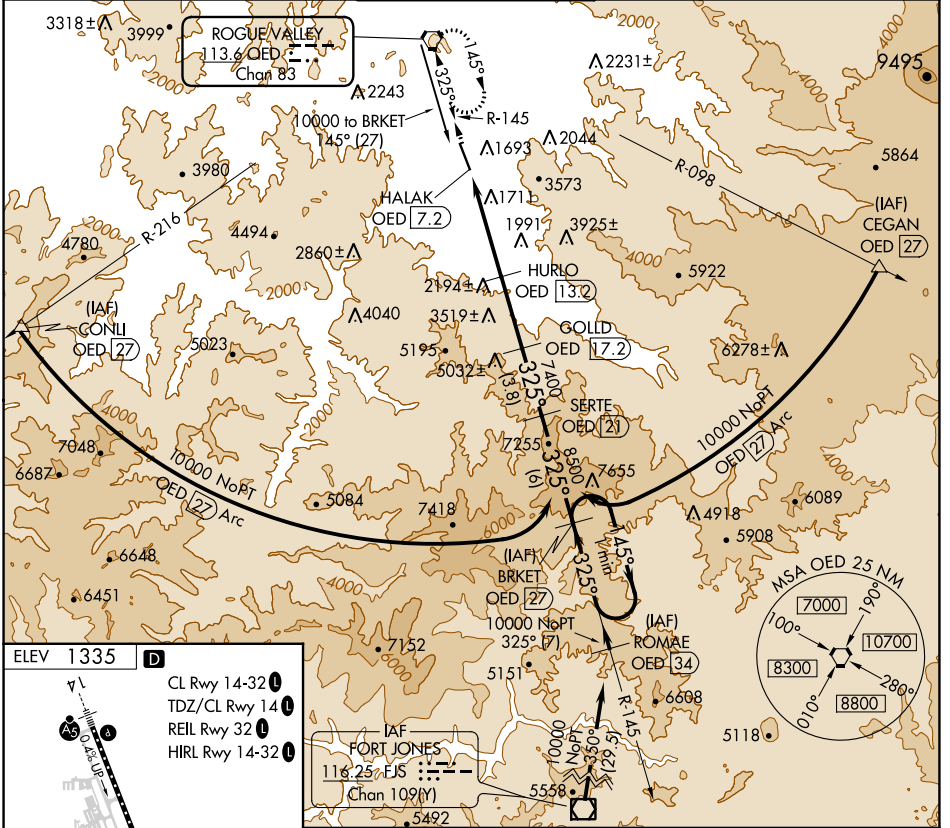

VORTAC OED 113.6 Chan 83	APP CRS 325°	Rwy Idg TDZE Apt Elev 1335	N/A N/A
--	------------------------	--	------------

VOR/DME-C

ROGUE VALLEY INTL-MEDFORD (MFR)

⚠ Circling NA for Cats C and D northeast of Rwy 14-32.

⚠ MISSED APPROACH: Climb to 7600 direct OED VORTAC and hold, continue climb-in-hold to 7600.

ATIS 127.25	CASCADE APP CON * 124.3 379.9	MEDFORD TOWER * 119.4 (CTAF) 257.8	GND CON 121.8	UNICOM 122.95
-----------------------	---	--	-------------------------	-------------------------

ELEV 1335 **D**

- CL Rwy 14-32 **Ⓛ**
- TDZ/CL Rwy 14 **Ⓛ**
- REIL Rwy 32 **Ⓛ**
- HIRL Rwy 14-32 **Ⓛ**

TWR 1427

325° 10 NM from FAF

CATEGORY	A	B	C	D
CIRCLING	3600-1¼ 2265 (2300-1¼)	3600-1½ 2265 (2300-1½)	3600-3	2265 (2300-3)

NW-1, 26 JAN 2023 to 23 FEB 2023

NW-1, 26 JAN 2023 to 23 FEB 2023