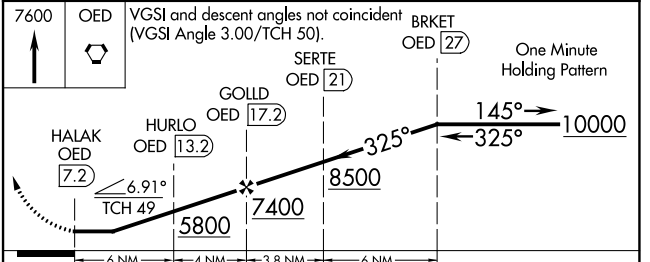

⚠ MISSED APPROACH: Climb to 7600 direct OED VORTAC and hold, continue climb-in-hold to 7600.

ATIS 127.25	CASCADE APP CON * 124.3 379.9	MEDFORD TOWER * 119.4 (CTAF) 257.8	GND CON 121.8	UNICOM 122.95
-----------------------	---	--	-------------------------	-------------------------

ELEV 1335 **D**

- CL Rwy 14-32 **Ⓛ**
- TDZ/CL Rwy 14 **Ⓛ**
- REIL Rwy 32 **Ⓛ**
- HIRL Rwy 14-32 **Ⓛ**

TWR 1427

325° 10 NM from FAF

CATEGORY	A	B	C	D
CIRCLING	3600-1¼ 2265 (2300-1¼)	3600-1½ 2265 (2300-1½)	3600-3	2265 (2300-3)