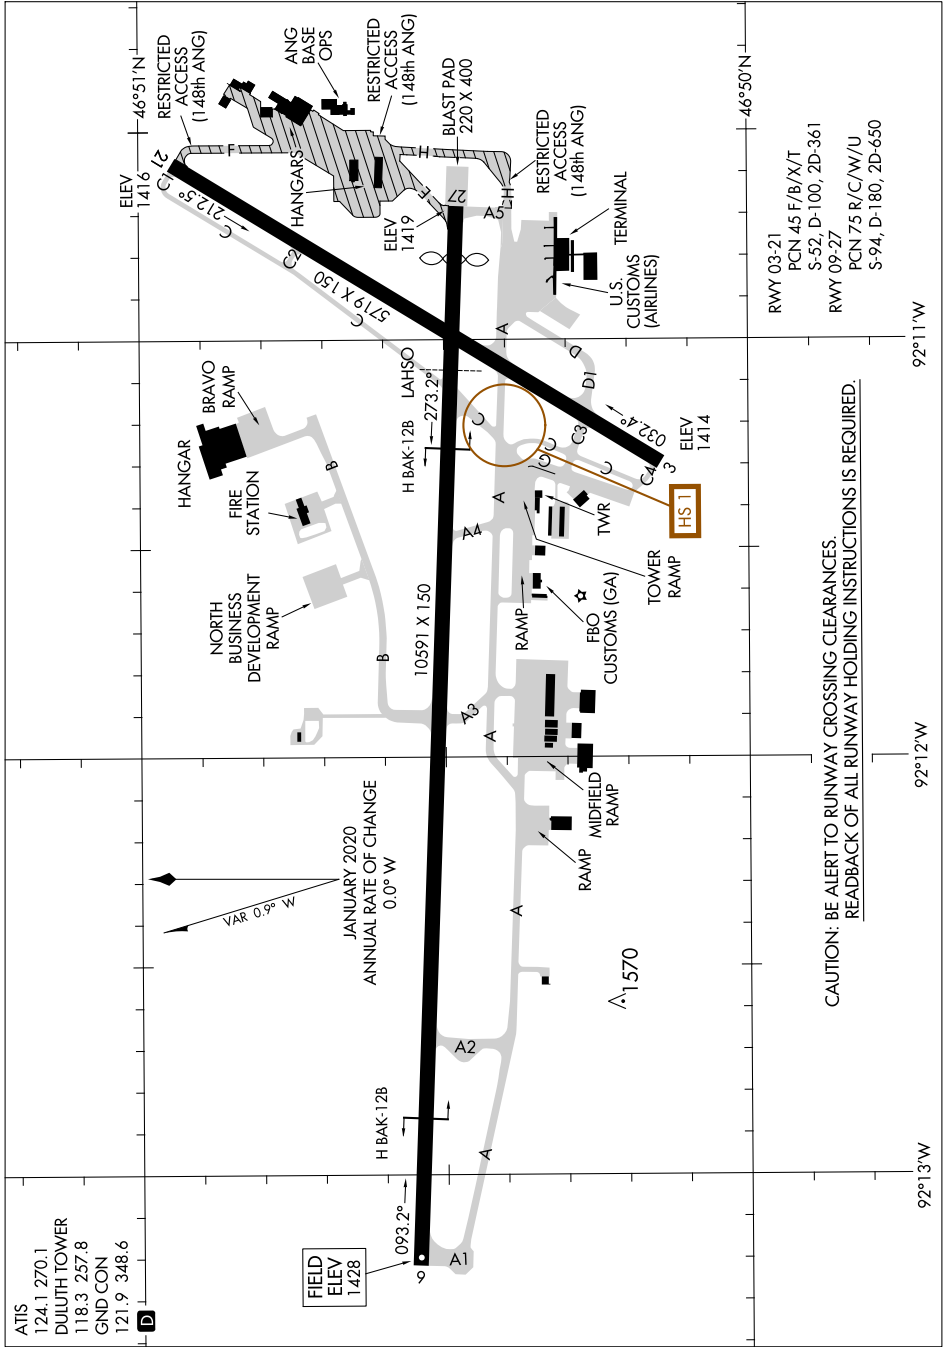

AIRPORT DIAGRAM

AL-125 (FAA)

DULUTH INTL (DLH)
DULUTH, MINNESOTA

NC-1, 18 MAY 2023 to 15 JUN 2023

ATIS 124.1 270.1
 DULUTH TOWER 118.3 257.8
 GND CON 121.9 348.6
 121.9 348.6

FIELD
 ELEV
 1428

RWY 03-21
 PCN 45 F/B/X/T
 S-52, D-100, 2D-361
 RWY 09-27
 PCN 75 R/C/W/U
 S-94, D-180, 2D-650

CAUTION: BE ALERT TO RUNWAY CROSSING CLEARANCES.
 READBACK OF ALL RUNWAY HOLDING INSTRUCTIONS IS REQUIRED.

92°11'W

92°12'W

92°13'W

NC-1, 18 MAY 2023 to 15 JUN 2023

AIRPORT DIAGRAM

DULUTH, MINNESOTA
DULUTH INTL (DLH)