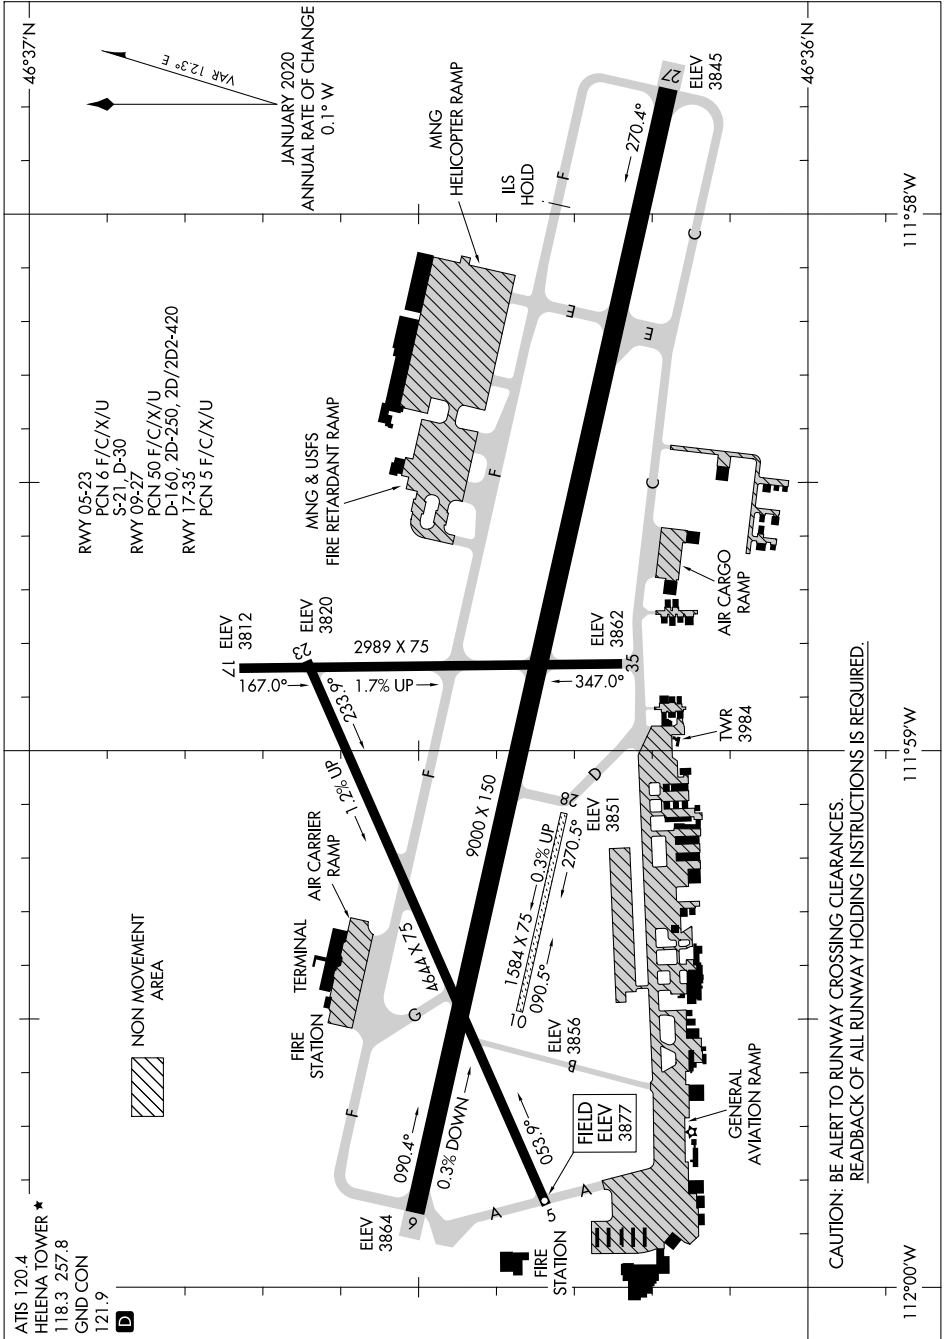

AIRPORT DIAGRAM

AL-192 (FAA)

HELENA RGNL (HLN)
HELENA, MONTANA

NW-1, 18 MAY 2023 to 15 JUN 2023

RWY 05-23
 PCN 6 F/C/X/U
 S-21, D-30
 RWY 09-27
 PCN 50 F/C/X/U
 D-160, 2D-250, 2D/2D2-420
 RWY 17-35
 PCN 5 F/C/X/U

NON MOVEMENT AREA

ATIS 120.4
 HELENA TOWER ★
 118.3 257.8
 GND CON
 121.9

CAUTION: BE ALERT TO RUNWAY CROSSING CLEARANCES.
READBACK OF ALL RUNWAY HOLDING INSTRUCTIONS IS REQUIRED.

AIRPORT DIAGRAM

HELENA, MONTANA
HELENA RGNL (HLN)

NW-1, 18 MAY 2023 to 15 JUN 2023