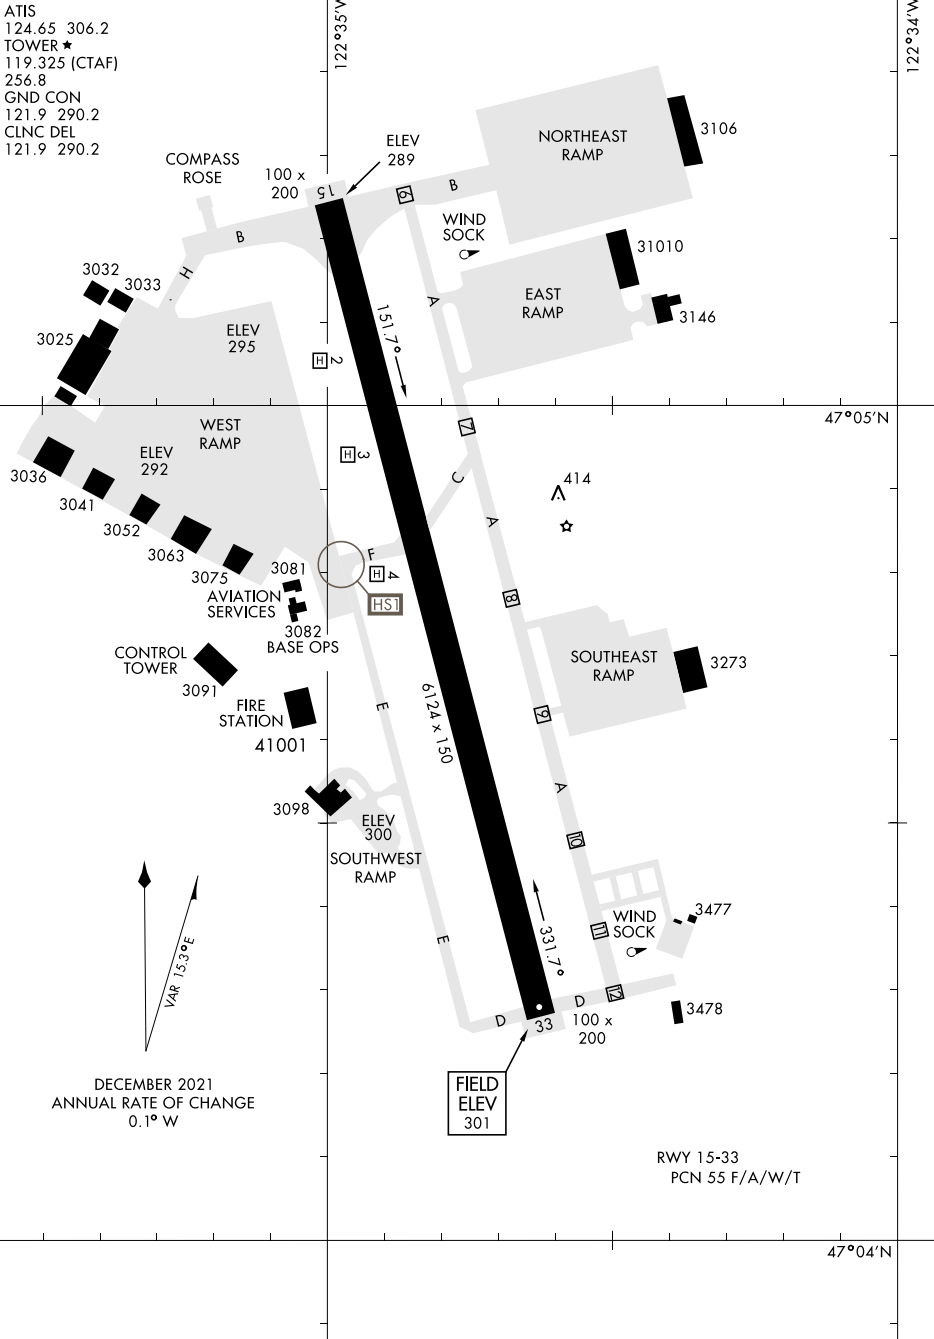

AIRPORT DIAGRAM

ATIS
 124.65 306.2
 TOWER ★
 119.325 (CTAF)
 256.8
 GND CON
 121.9 290.2
 CLNC DEL
 121.9 290.2

NW-1, 18 MAY 2023 to 15 JUN 2023

NW-1, 18 MAY 2023 to 15 JUN 2023

AIRPORT DIAGRAM