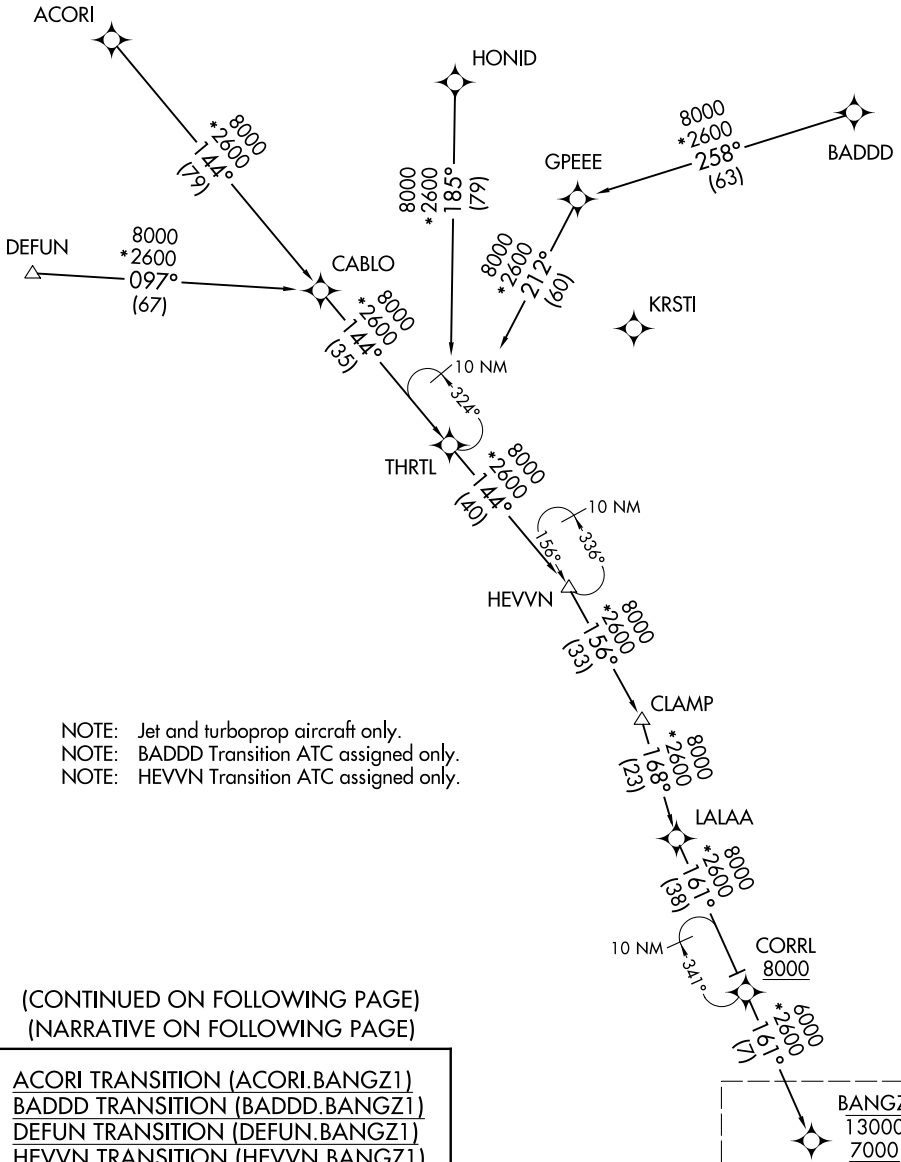

BANGZ ONE ARRIVAL (RNAV)

ST PETERSBURG-CLEARWATER, FLORIDA

RNAV 1 - DME/DME/IRU or GPS.

RADAR required.

TAMPA APP CON
118.8 239.3
PIE ATIS
134.5
SRQ ATIS
124.375

NOTE: Jet and turboprop aircraft only.
NOTE: BADD Transition ATC assigned only.
NOTE: HEVVN Transition ATC assigned only.

(CONTINUED ON FOLLOWING PAGE)
(NARRATIVE ON FOLLOWING PAGE)

- ACORI TRANSITION (ACORI.BANGZ1)
- BADD TRANSITION (BADD.BANGZ1)
- DEFUN TRANSITION (DEFUN.BANGZ1)
- HEVVN TRANSITION (HEVVN.BANGZ1)
- HONID TRANSITION (HONID.BANGZ1)

NOTE: Chart not to scale.

SE-3, 18 MAY 2023 to 15 JUN 2023

SE-3, 18 MAY 2023 to 15 JUN 2023

BANGZ ONE ARRIVAL (RNAV)

(BANGZ.BANGZ1) 19MAY22

ST PETERSBURG-CLEARWATER, FLORIDA

Transition Routes

(BANGZ.BANGZ1) 22139

PIE ATIS

134.5

SRQ ATIS

124.375

NOTE: Jet and turboprop aircraft only.

NOTE: Chart not to scale.

ARRIVAL ROUTE DESCRIPTION

LANDING KSRQ RUNWAY 14: From BANGZ on track 144° to KIDLE, then on track 183° to ALROE, then on track 138° to MAHAR, then on track 140° to cross PASOE at or above 3000, then on heading 140° or as assigned by ATC. Expect RADAR vectors to final approach course.