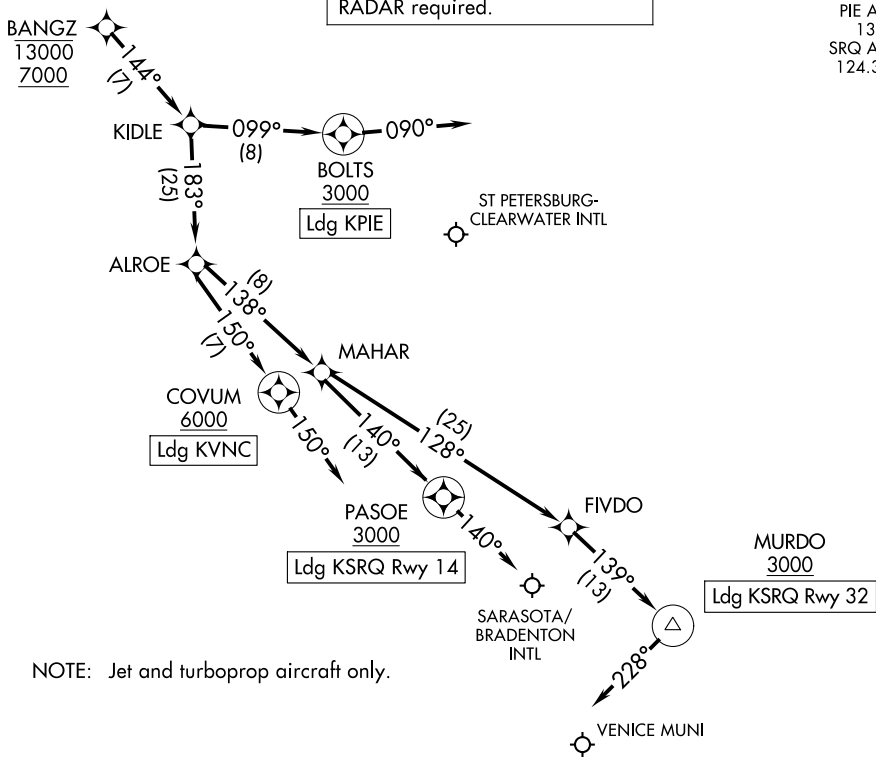

NOTE: Chart not to scale.

SE-3, 18 MAY 2023 to 15 JUN 2023

SE-3, 18 MAY 2023 to 15 JUN 2023

BANGZ ONE ARRIVAL (RNAV)

(BANGZ.BANGZ1) 19MAY22

ST PETERSBURG-CLEARWATER, FLORIDA

Transition Routes

(BANGZ.BANGZ1) 22139

AL-625 (FAA)

Arrival Routes

BANGZ ONE ARRIVAL (RNAV)

ST PETERSBURG-CLEARWATER, FLORIDA

RNAV 1 - DME/DME/IRU or GPS.

RADAR required.

TAMPA APP CON

118.8 239.3

PIE ATIS

134.5

SRQ ATIS

124.375

NOTE: Jet and turboprop aircraft only.

NOTE: Chart not to scale.

ARRIVAL ROUTE DESCRIPTION

LANDING KSRQ RUNWAY 14: From BANGZ on track 144° to KIDLE, then on track 183° to ALROE, then on track 138° to MAHAR, then on track 140° to cross PASOE at or above 3000, then on heading 140° or as assigned by ATC. Expect RADAR vectors to final approach course.

LANDING KSRQ RUNWAY 32: From BANGZ on track 144° to KIDLE, then on track 183° to ALROE, then on track 138° to MAHAR, then on track 128° to FIVDO, then on track 139° to cross MURDO at or above 3000, then on heading 228° or as assigned by ATC. Expect RADAR vectors to final approach course.