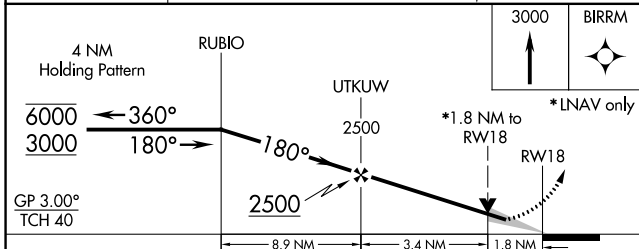

WAAS CH 82503 W18A	APP CRS 180°	Rwy Idg 5503 TDZE 801 Apt Elev 801
--	------------------------	---

RNAV (GPS) RWY 18

FAIRFIELD MUNI (F'FL)

RNP APCH.	MISSED APPROACH: Climb to 3000 direct BIRRM and hold.
⚠ Circling NA to Rwys 8 and 26. For uncompensated Baro-VNAV systems, LNAV/VNAV NA below -16°C or above 54°C.	

AWOS-3 132,025	CHICAGO CENTER 118.15 335.575	UNICOM 122.7 (CTAF)
--------------------------	---	-------------------------------

CATEGORY	A	B	C	D
LPV DA	1001-3/4	200 (200-3/4)		NA
LNAV/VNAV DA	1471-17/8	670 (700-17/8)		NA
LNAV MDA	1400-1	599 (600-1)	1400-1 3/4 599 (600-1 3/4)	NA
CIRCLING	1400-1 599 (600-1)	1440-1 639 (700-1)	1440-1 3/4 639 (700-1 3/4)	NA