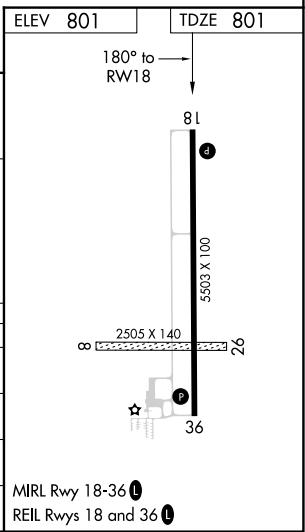

WAAS CH 82503 W18A	APP CRS 180°	Rwy Idg 5503 TDZE 801 Apt Elev 801
--	------------------------	---

RNAV (GPS) RWY 18

FAIRFIELD MUNI (F'FL)

RNP APCH.	MISSED APPROACH: Climb to 3000 direct BIRRM and hold.
⚠ Circling NA to Rwys 8 and 26. For uncompensated Baro-VNAV systems, LNAV/VNAV NA below -16°C or above 54°C.	

AWOS-3 132,025	CHICAGO CENTER 118.15 335.575	UNICOM 122.7 (CTAF)
--------------------------	---	-------------------------------

CATEGORY	A	B	C	D
LPV DA	1001-3/4	200 (200-3/4)		NA
LNAV/VNAV DA	1471-17/8	670 (700-17/8)		NA
LNAV MDA	1400-1	599 (600-1)	1400-1 3/4 599 (600-1 3/4)	NA
CIRCLING	1400-1 599 (600-1)	1440-1 639 (700-1)	1440-1 3/4 639 (700-1 3/4)	NA