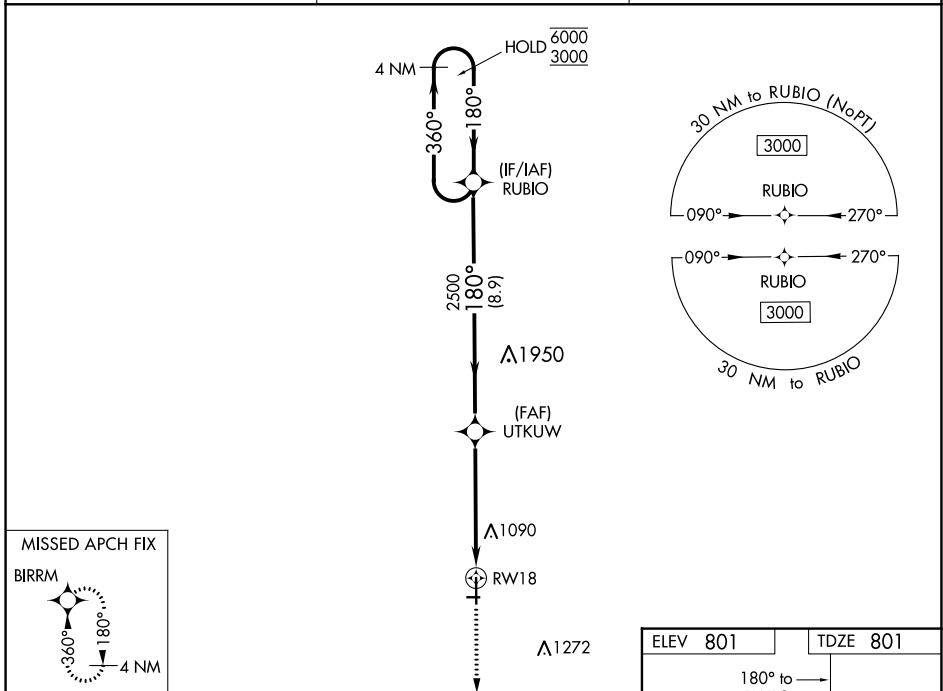

WAAS CH 82503 W18A	APP CRS 180°	Rwy Idg 5503 TDZE 801 Apt Elev 801
--	------------------------	---

RNAV (GPS) RWY 18

FAIRFIELD MUNI (F'FL)

RNP APCH.	MISSED APPROACH: Climb to 3000 direct BIRRM and hold.
⚠ Circling NA to Rwys 8 and 26. For uncompensated Baro-VNAV systems, LNAV/VNAV NA below -16°C or above 54°C.	

AWOS-3 132,025	CHICAGO CENTER 118.15 335.575	UNICOM 122.7 (CTAF)
--------------------------	---	-------------------------------

CATEGORY	A	B	C	D
LPV DA	1001-3/4	200 (200-3/4)		NA
LNAV/VNAV DA	1471-17/8	670 (700-17/8)		NA
LNAV MDA	1400-1	599 (600-1)	1400-1 3/4 599 (600-1 3/4)	NA
CIRCLING	1400-1 599 (600-1)	1440-1 639 (700-1)	1440-1 3/4 639 (700-1 3/4)	NA

NC-3, 18 MAY 2023 to 15 JUN 2023

NC-3, 18 MAY 2023 to 15 JUN 2023