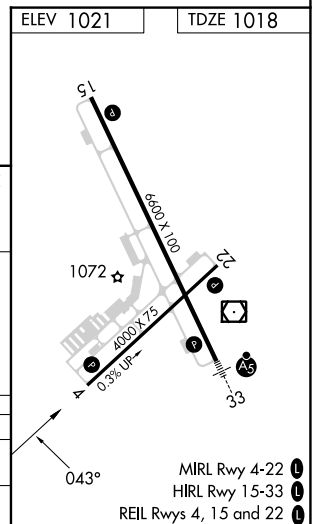

APP CRS	Rwy Idg	<b>4000</b>
<b>043°</b>	TDZE	<b>1018</b>
	Apt Elev	<b>1021</b>

# RNAV (GPS) RWY 4

MANKATO RGNL (MKT)

RNP APCH.	MISSED APPROACH: Climbing left turn to 2700 direct KABGE and hold.
-----------	--

AWOS-3PT <b>118,175</b>	MINNEAPOLIS CENTER <b>135.0 306.9</b>	UNICOM <b>122,725 (CTAF)</b>
----------------------------	--	---------------------------------