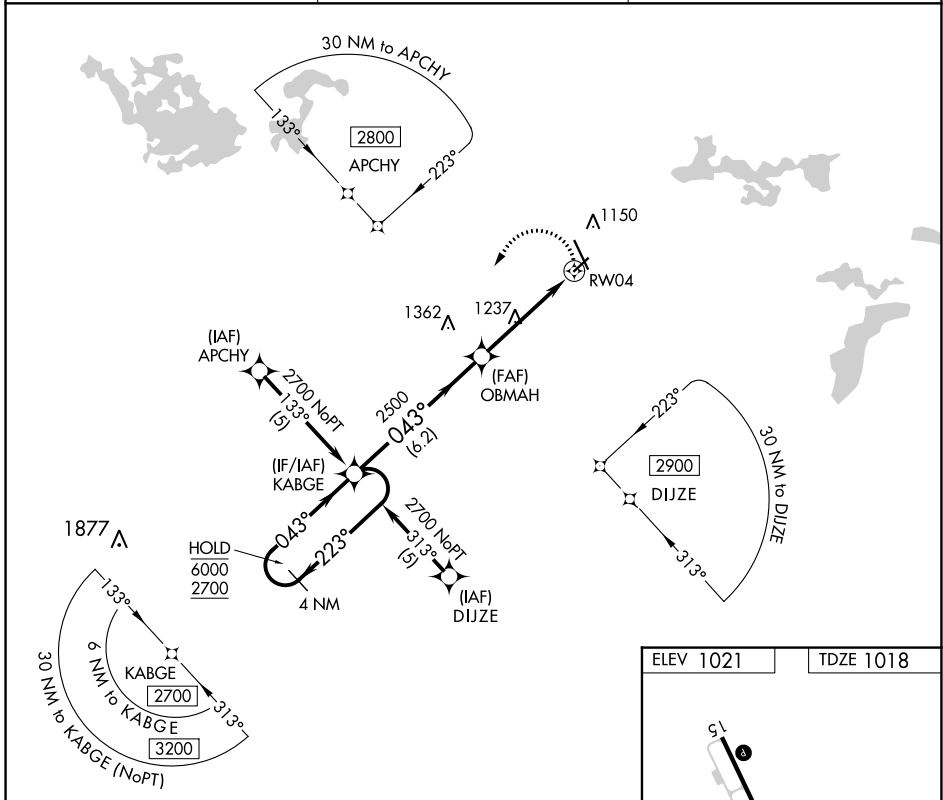

APP CRS	Rwy Idg	<b>4000</b>
<b>043°</b>	TDZE	<b>1018</b>
	Apt Elev	<b>1021</b>

# RNAV (GPS) RWY 4

MANKATO RGNL (MKT)

RNP APCH.	MISSED APPROACH: Climbing left turn to 2700 direct KABGE and hold.
-----------	--

AWOS-3PT <b>118,175</b>	MINNEAPOLIS CENTER <b>135.0 306.9</b>	UNICOM <b>122,725 (CTAF)</b>
----------------------------	--	---------------------------------

CATEGORY	A	B	C	D
LNVA MDA	1540-1	522 (600-1)	1540-1½ 522 (600-1½)	NA
CIRCLING	1540-1	519 (600-1)	1600-1½ 579 (600-1½)	NA

NC-1, 18 MAY 2023 to 15 JUN 2023

NC-1, 18 MAY 2023 to 15 JUN 2023