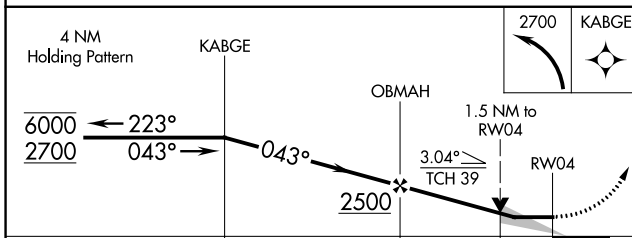

APP CRS	Rwy Idg	<b>4000</b>
<b>043°</b>	TDZE	<b>1018</b>
	Apt Elev	<b>1021</b>

# RNAV (GPS) RWY 4

MANKATO RGNL (MKT)

RNP APCH.	MISSED APPROACH: Climbing left turn to 2700 direct KABGE and hold.
-----------	--

AWOS-3PT <b>118,175</b>	MINNEAPOLIS CENTER <b>135.0 306.9</b>	UNICOM <b>122,725 (CTAF)</b>
----------------------------	--	---------------------------------