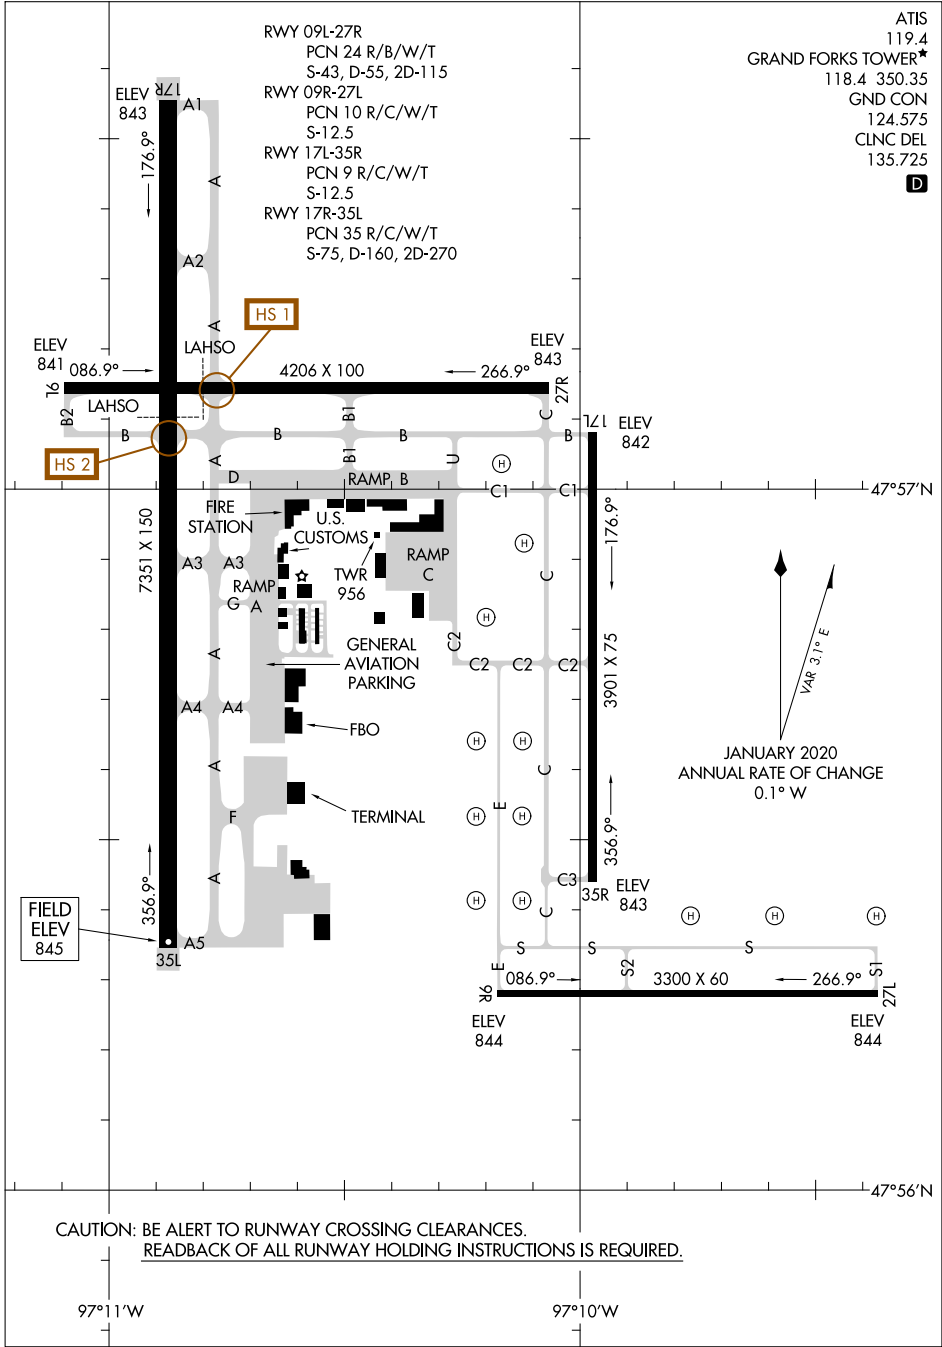

# AIRPORT DIAGRAM

AL-5187 (FAA)

GRAND FORKS INTL (GFK)  
GRAND FORKS, NORTH DAKOTA

ATIS 119.4  
 GRAND FORKS TOWER\* 118.4 350.35  
 GND CON 124.575  
 CLNC DEL 135.725

**D**

RWY 09L-27R  
 PCN 24 R/B/W/T  
 S-43, D-55, 2D-115  
 RWY 09R-27L  
 PCN 10 R/C/W/T  
 S-12.5  
 RWY 17L-35R  
 PCN 9 R/C/W/T  
 S-12.5  
 RWY 17R-35L  
 PCN 35 R/C/W/T  
 S-75, D-160, 2D-270

NC-1, 07 SEP 2023 to 05 OCT 2023

NC-1, 07 SEP 2023 to 05 OCT 2023

CAUTION: BE ALERT TO RUNWAY CROSSING CLEARANCES.  
 READBACK OF ALL RUNWAY HOLDING INSTRUCTIONS IS REQUIRED.