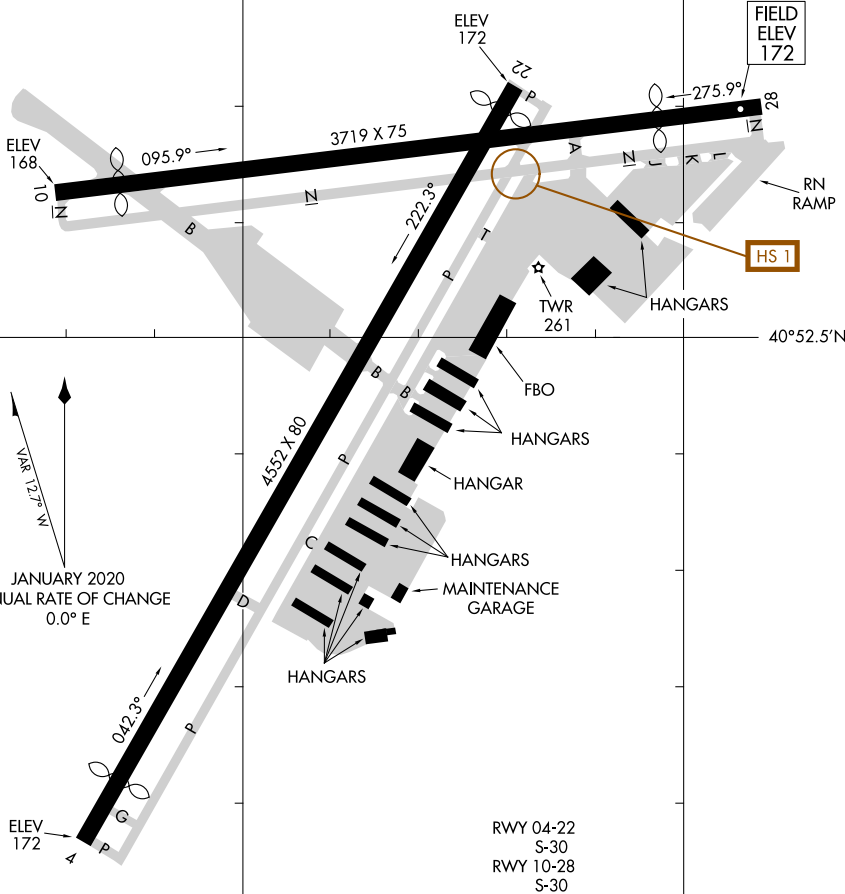

AIRPORT DIAGRAM

AL-5275 (FAA)

ESSEX COUNTY (CDW)
CALDWELL, NEW JERSEY

ATIS
 135.5
 CALDWELL TOWER ★
 119.8
 GND CON
 121.9
 CLNC DEL
 121.1

NE-2, 07 SEP 2023 to 05 OCT 2023

NE-2, 07 SEP 2023 to 05 OCT 2023

CAUTION: BE ALERT TO RUNWAY CROSSING CLEARANCES.
 READBACK OF ALL RUNWAY HOLDING INSTRUCTIONS IS REQUIRED.

74°17.0'W

74°16.5'W

AIRPORT DIAGRAM

CALDWELL, NEW JERSEY
ESSEX COUNTY (CDW)