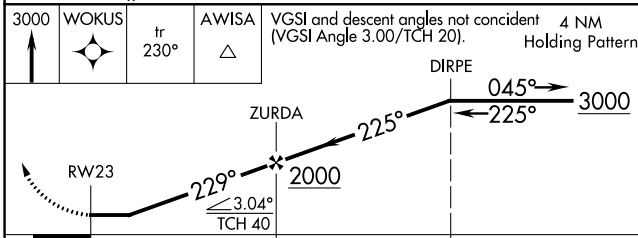

APP CRS 229°	Rwy Idg TDZE Apt Elev	3004 394 394
------------------------	-----------------------------	---

RNAV (GPS) RWY 23

DOYLESTOWN (DYL)

▽ DME/DME RNP-0.3 NA. When local altimeter setting not received, use Trenton altimeter setting and increase all MDA 60 feet. Rwy 23: helicopter visibility reduction below 1 SM NA.

▲ MISSED APPROACH: Climb to 3000 direct WOKUS and via track 230° to AWISA and hold.

ASOS 118.875	PHILADELPHIA APP CON 123.8 291.7	CLNC DEL 118.55	UNICOM 122.975 (CTAF) 0
------------------------	--	---------------------------	-----------------------------------