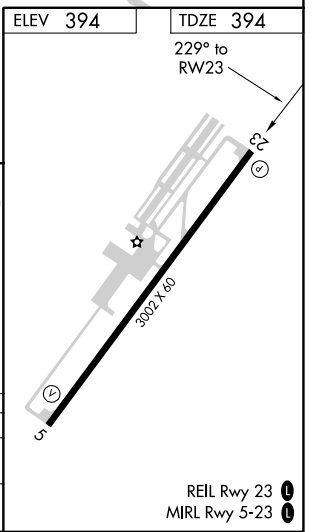

NE-4, 07 SEP 2023 to 05 OCT 2023

NE-4, 07 SEP 2023 to 05 OCT 2023