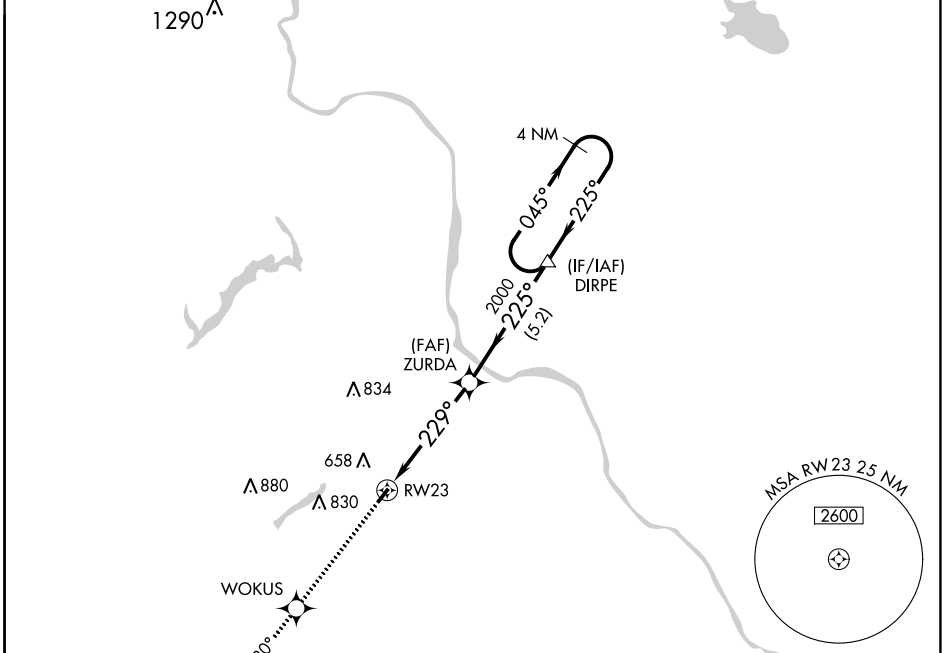

APP CRS 229°	Rwy Idg TDZE Apt Elev	3004 394 394
------------------------	-----------------------------	---

RNAV (GPS) RWY 23

DOYLESTOWN (DYL)

▽ DME/DME RNP-0.3 NA. When local altimeter setting not received, use Trenton altimeter setting and increase all MDA 60 feet. Rwy 23: helicopter visibility reduction below 1 SM NA.

▲ MISSED APPROACH: Climb to 3000 direct WOKUS and via track 230° to AWISA and hold.

ASOS 118.875	PHILADELPHIA APP CON 123.8 291.7	CLNC DEL 118.55	UNICOM 122.975 (CTAF) 0
------------------------	--	---------------------------	-----------------------------------

CATEGORY	A	B	C	D
LNVA MDA	1040-1	646 (700-1)		NA
CIRCLING	1040-1	646 (700-1)		NA

NE-4, 07 SEP 2023 to 05 OCT 2023

NE-4, 07 SEP 2023 to 05 OCT 2023