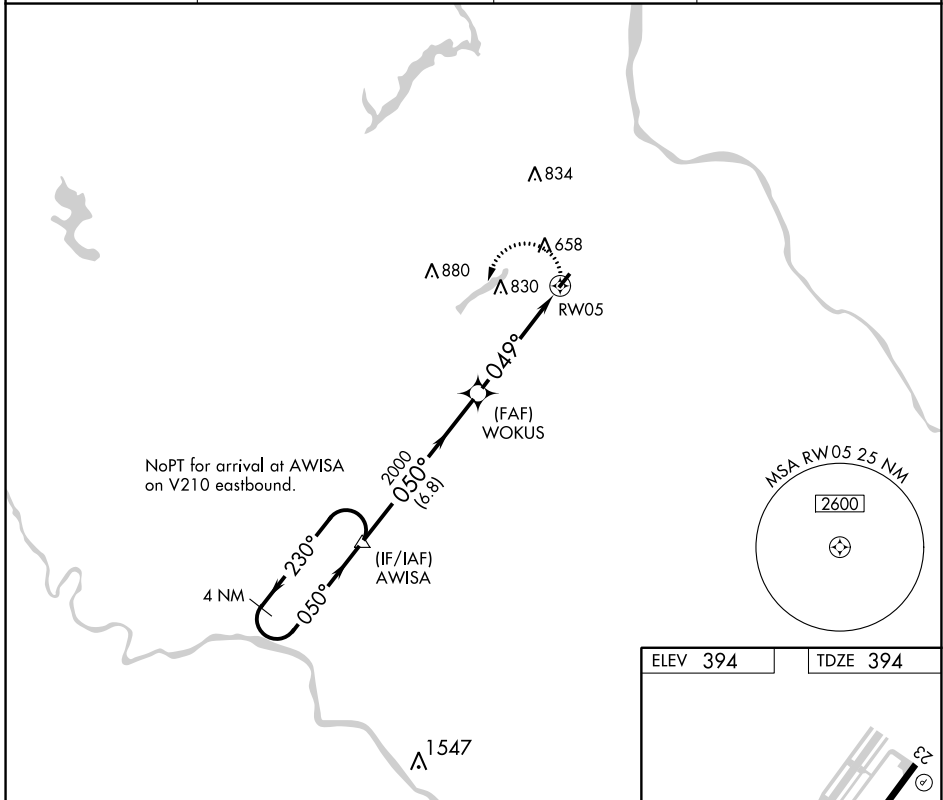

RNAV (GPS) RWY 5

DOYLESTOWN (DYL)

APP CRS 049°	Rwy Idg 3002
	TDZE 394
	Apt Elev 394

⚠ DME/DME RNP-0.3 NA. Rwy 5: helicopter visibility reduction below $\frac{3}{4}$ SM NA.
⚠ When local altimeter setting not received, use Trenton altimeter setting and increase all MDA 60 feet.

MISSED APPROACH: Climbing left turn to 3000 direct AWISA and hold.

ASOS 118.875	PHILADELPHIA APP CON 123.8 291.7	CLNC DEL 118.55	UNICOM 122.975 (CTAF) 0
------------------------	--	---------------------------	-----------------------------------

NE-4, 07 SEP 2023 to 05 OCT 2023

NE-4, 07 SEP 2023 to 05 OCT 2023

CATEGORY	A	B	C	D
LNVA MDA	880-1	486 (500-1)	NA	
C CIRCLING	960-1 566 (600-1)	1040-1 646 (700-1)	NA	