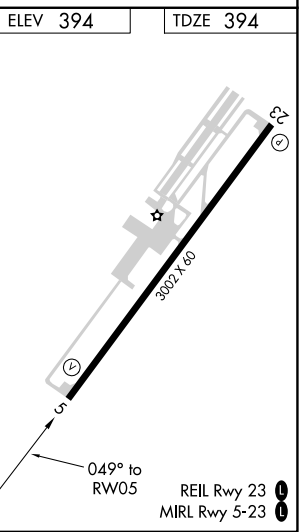

CATEGORY	A	B	C	D
LNVA MDA	880-1	486 (500-1)	NA	
C CIRCLING	960-1 566 (600-1)	1040-1 646 (700-1)	NA