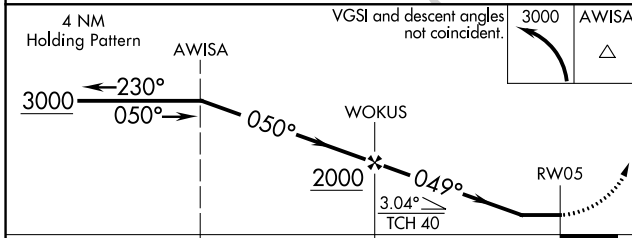

CATEGORY	A	B	C	D
LNVA MDA	880-1	486 (500-1)	NA	
C CIRCLING	960-1 566 (600-1)	1040-1 646 (700-1)	NA